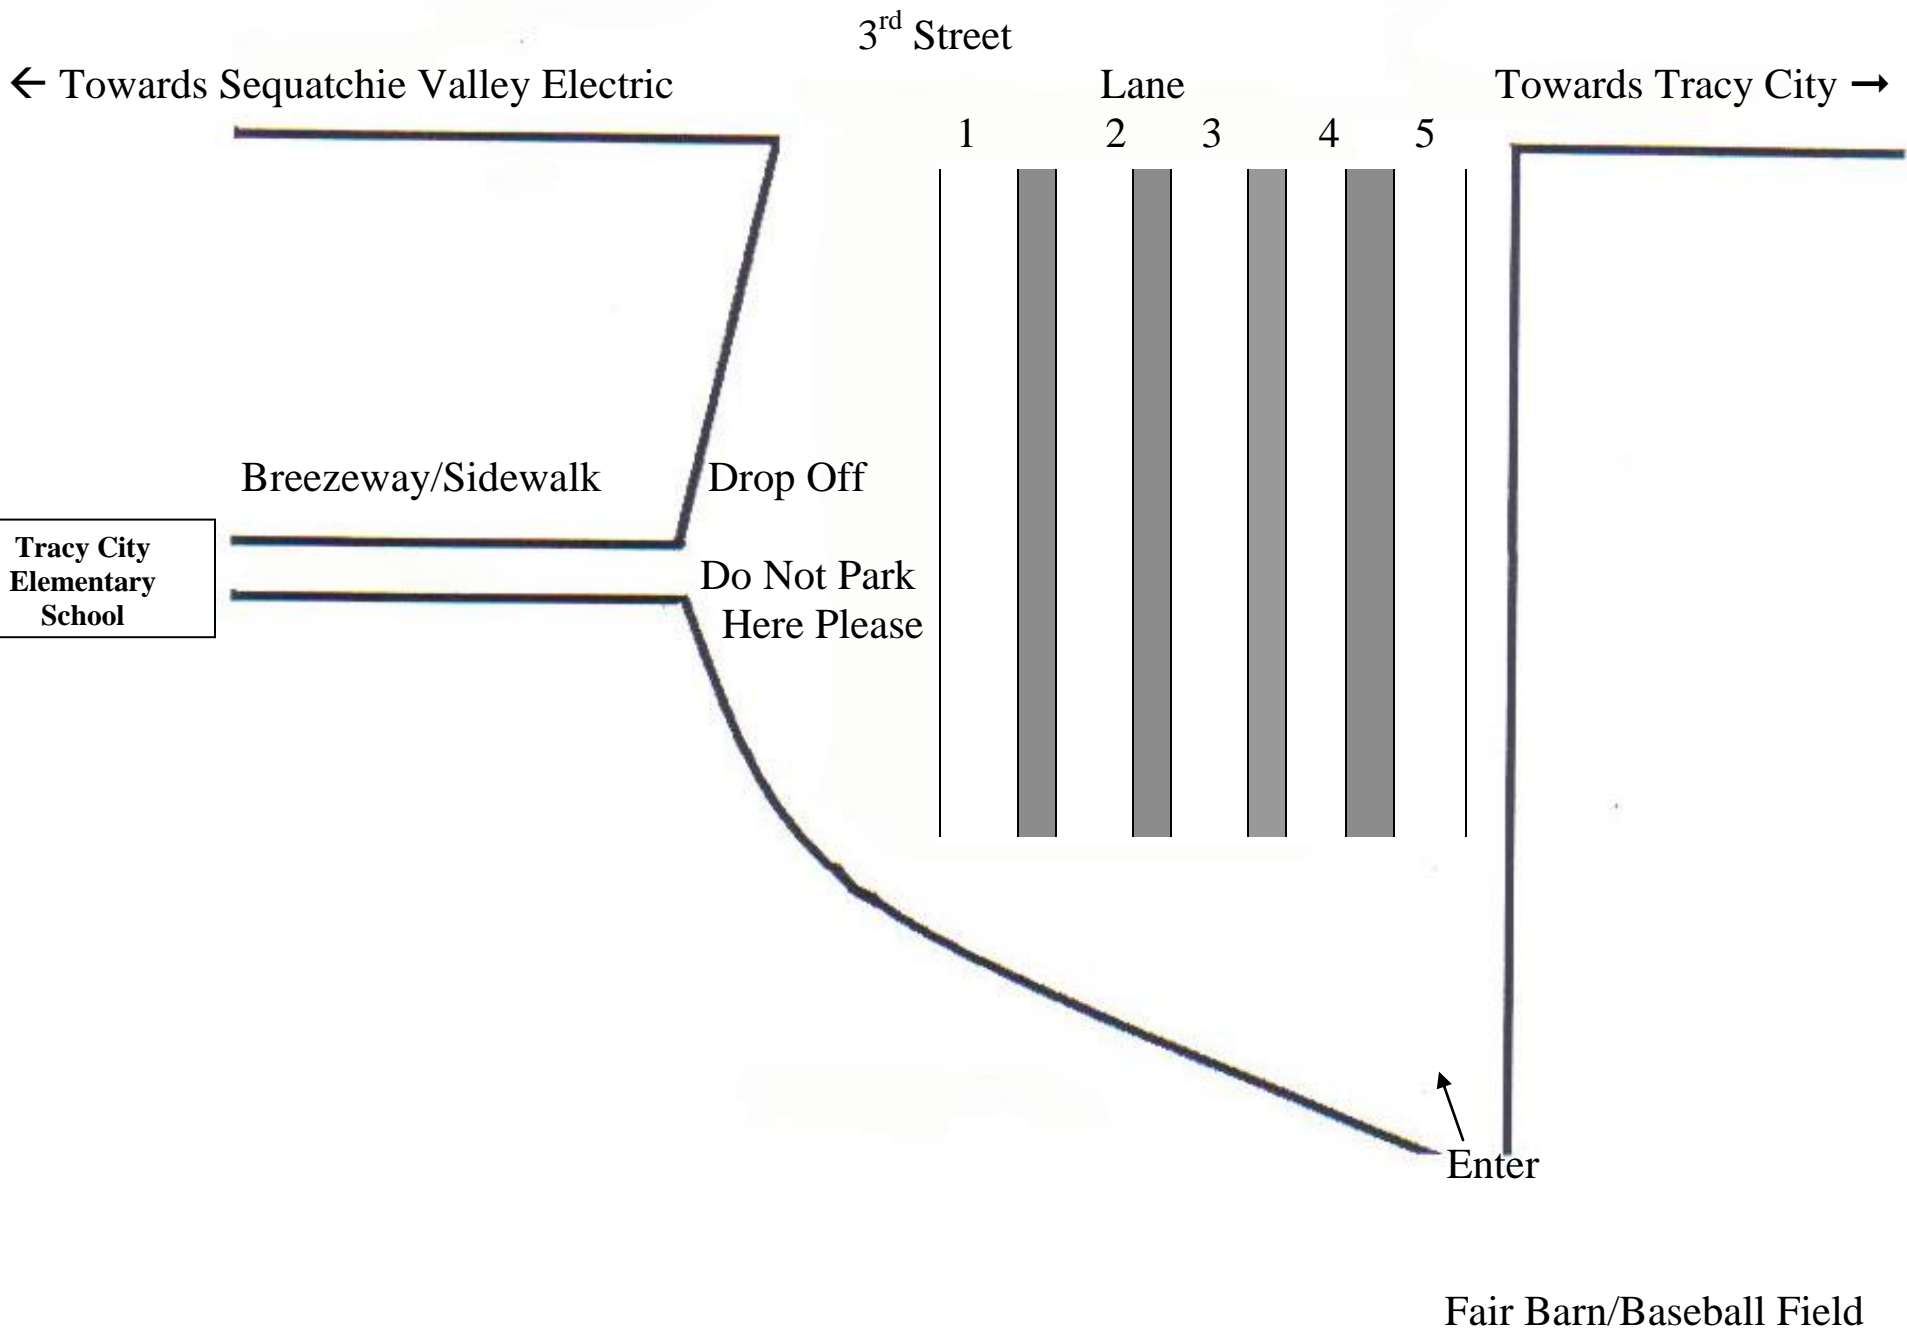

Tracy City
Elementary
School

← Towards Sequatchie Valley Electric

3rd Street

Lane

Towards Tracy City →

1 2 3 4 5

Breezeway/Sidewalk

Drop Off

Do Not Park
Here Please

Enter

Fair Barn/Baseball Field