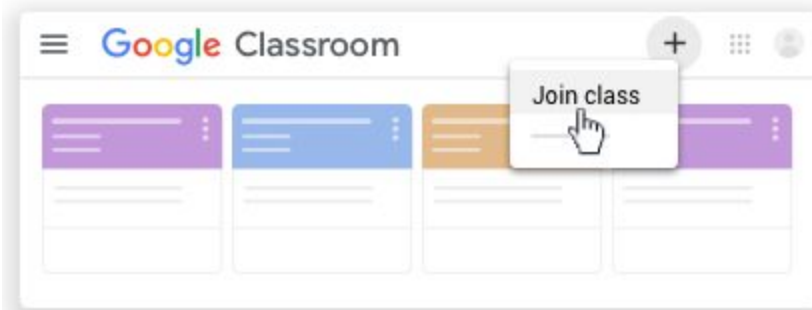

How to join a class on Google Classroom from your Computer:

\*You must be signed in to Classroom before you can join a class. Please make sure you are logged into your Daleville High School Gmail account (Ex. firstname.lastname@daleville.k12.al.us) before joining a class.

1. Go to [classroom.google.com](https://classroom.google.com).
2. At the top, click Add + and then **Join class**.

3. Enter the class code your teacher gave you and click **Join**.  
A class code consists of 6 or 7 letters or numbers. For example, **hjhmgrk** or **g5gdp1**.