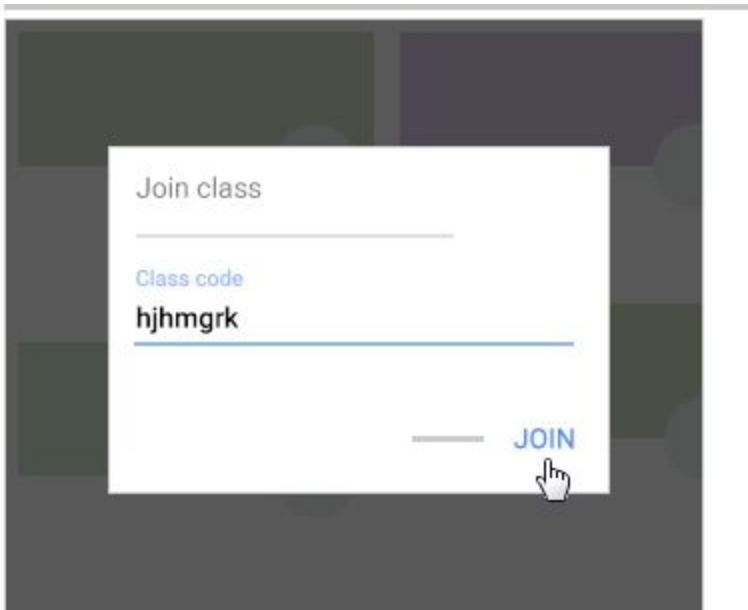

How to join a class on Google Classroom from your Computer:

\*You must be signed in to Classroom before you can join a class. Please make sure you are logged into your Daleville High School Gmail account (Ex. firstname.lastname@daleville.k12.al.us) before joining a class.

1. Go to [classroom.google.com](https://classroom.google.com).
2. At the top, click Add + and then **Join class**.

3. Enter the class code your teacher gave you and click **Join**.  
A class code consists of 6 or 7 letters or numbers. For example, **hjhmgrk** or **g5gdp1**.