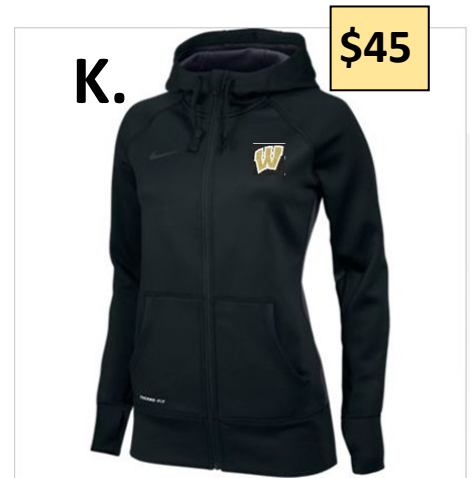

# WHS Spirit Gear: GEAR FOR WOMEN

\$30

ITEM I: Nike WMNS Dri-Fit Long Sleeve  
Sizes: Small, Medium, Large, XL, 2X  
Colors: Black, White, Anthracite

\$24

ITEM J: Nike WMNS Dri-Fit Short Sleeve  
Sizes: Small, Medium, Large, XL, 2X  
Colors: Black, White, Anthracite