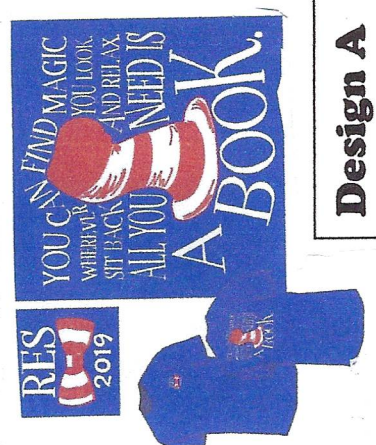

Read Across America Shirts

Last day to order Friday, February 1st

There will be a designated dress-up day to wear shirts during Read Across America Week!

Design A

Design A
Royal blue

Design B

Design B
Lime green

*Color images of the shirts can be seen on Redland PTO and grade level Facebook pages, the Media Center page on our school website and Instagram @redlandelementary school

Students Name	Grade						Teacher's Name		
	Youth Small	Youth medium	Youth large	Adult Small	Adult medium	Adult large	Adult XL	Adult XXL	Adult XXXL
Short Sleeve \$10	A ___ B ___	A ___ B ___	A ___ B ___	A ___ B ___	A ___ B ___	A ___ B ___	A ___ B ___	Add \$2.50 A ___ B ___	Add \$3.50 A ___ B ___
	Youth Small A ___ B ___	Youth Medium A ___ B ___	Youth Large A ___ B ___	Adult Small A ___ B ___	Adult Medium A ___ B ___	Adult Large A ___ B ___	Adult XL A ___ B ___	Adult XXL Add \$2.50 A ___ B ___	Adult XXXL Add \$3.50 A ___ B ___
Long Sleeve \$15	A ___ B ___	A ___ B ___	A ___ B ___	A ___ B ___	A ___ B ___	A ___ B ___	A ___ B ___	Add \$2.50 A ___ B ___	Add \$3.50 A ___ B ___
	Youth Small A ___ B ___	Youth Medium A ___ B ___	Youth Large A ___ B ___	Adult Small A ___ B ___	Adult Medium A ___ B ___	Adult Large A ___ B ___	Adult XL A ___ B ___	Adult XXL Add \$2.50 A ___ B ___	Adult XXXL Add \$3.50 A ___ B ___