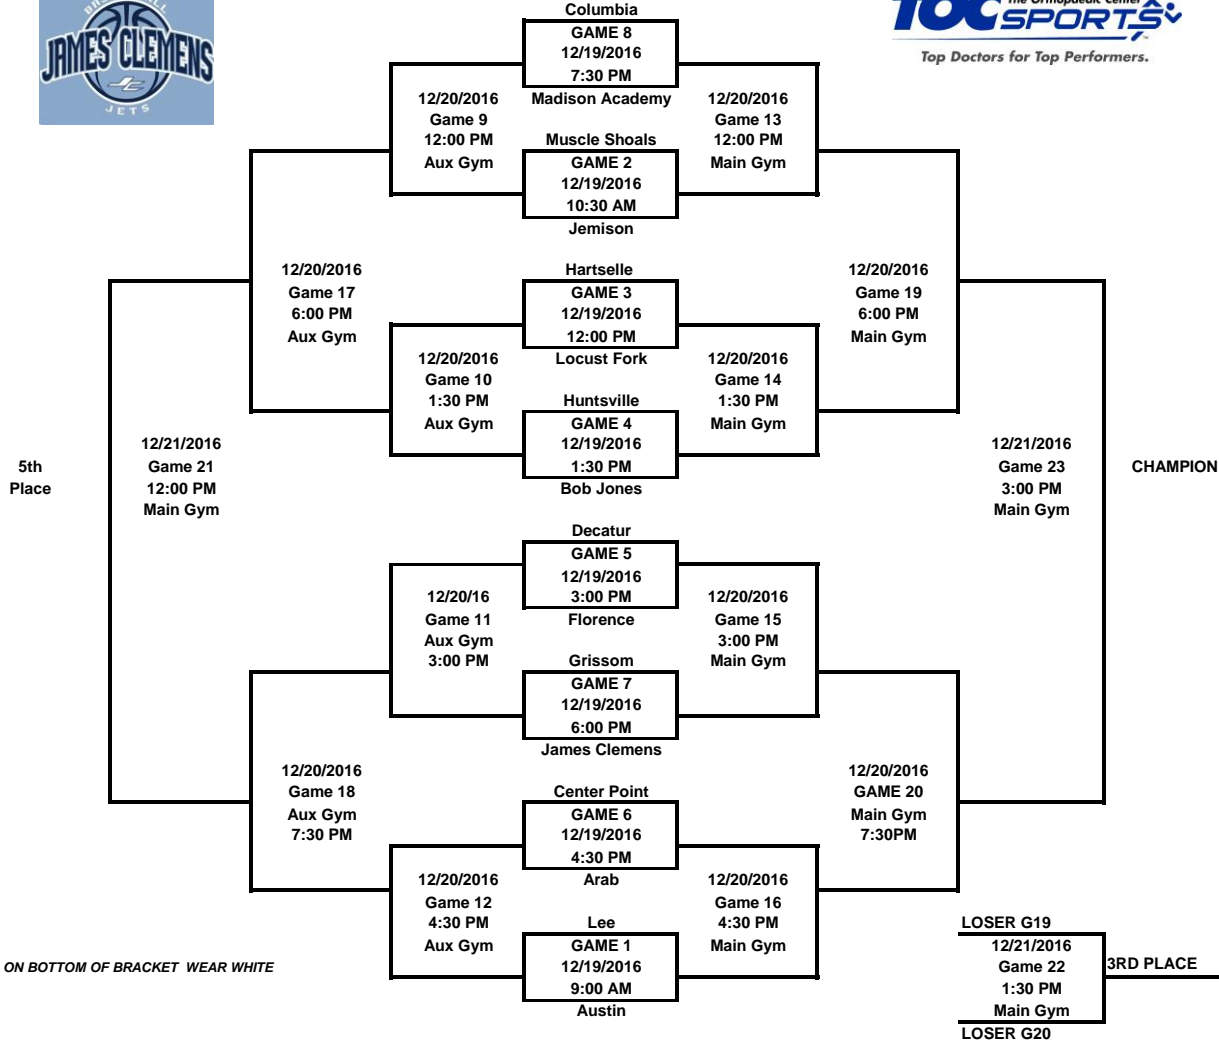

All Games are hosted at James Clemens High School:

2016 LADIES CLASSIC

TEAMS ON BOTTOM OF BRACKET WEAR WHITE