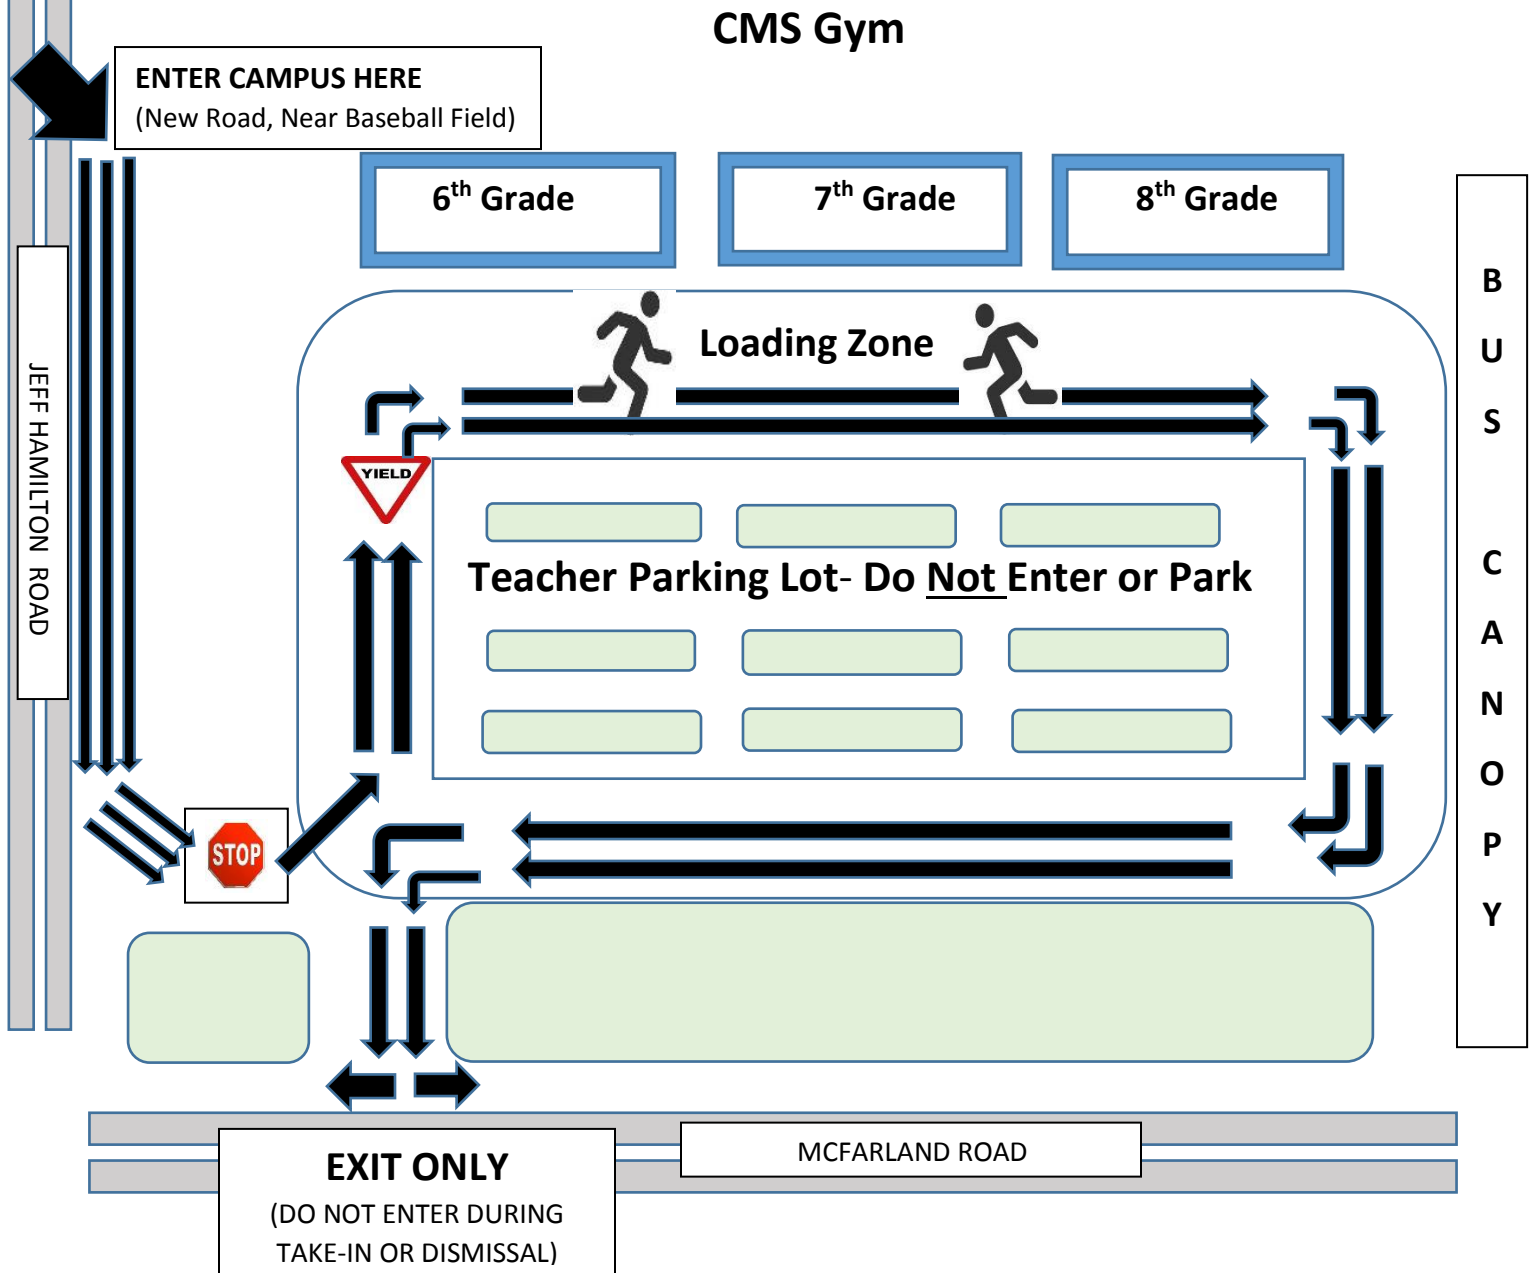

CAUSEY MIDDLE SCHOOL
Morning Arrival & Afternoon Dismissal Procedure

Dismissal Procedure:

1. Follow the arrows and pull directly behind the car in front of you.
 - a. Do not switch lanes.
2. Teachers will signal when to stop and load.

Do not move or load until directed by the teacher.