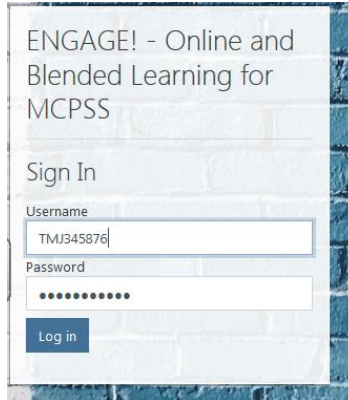

**How to enroll in the Clark-Shaw Bicentennial Moodle course:**

1) Go to: <https://engage.mcpss.com/login/index.php>

2) Log in using your computer username and password

3) Enter the enrollment code for your social studies class in the Enrollment Code box and click on enroll. Look for your teacher's name and your period below. The enrollment code for each period is unique to that teacher. Ex) Mrs. Goren's 3<sup>rd</sup> period would type in qns845.