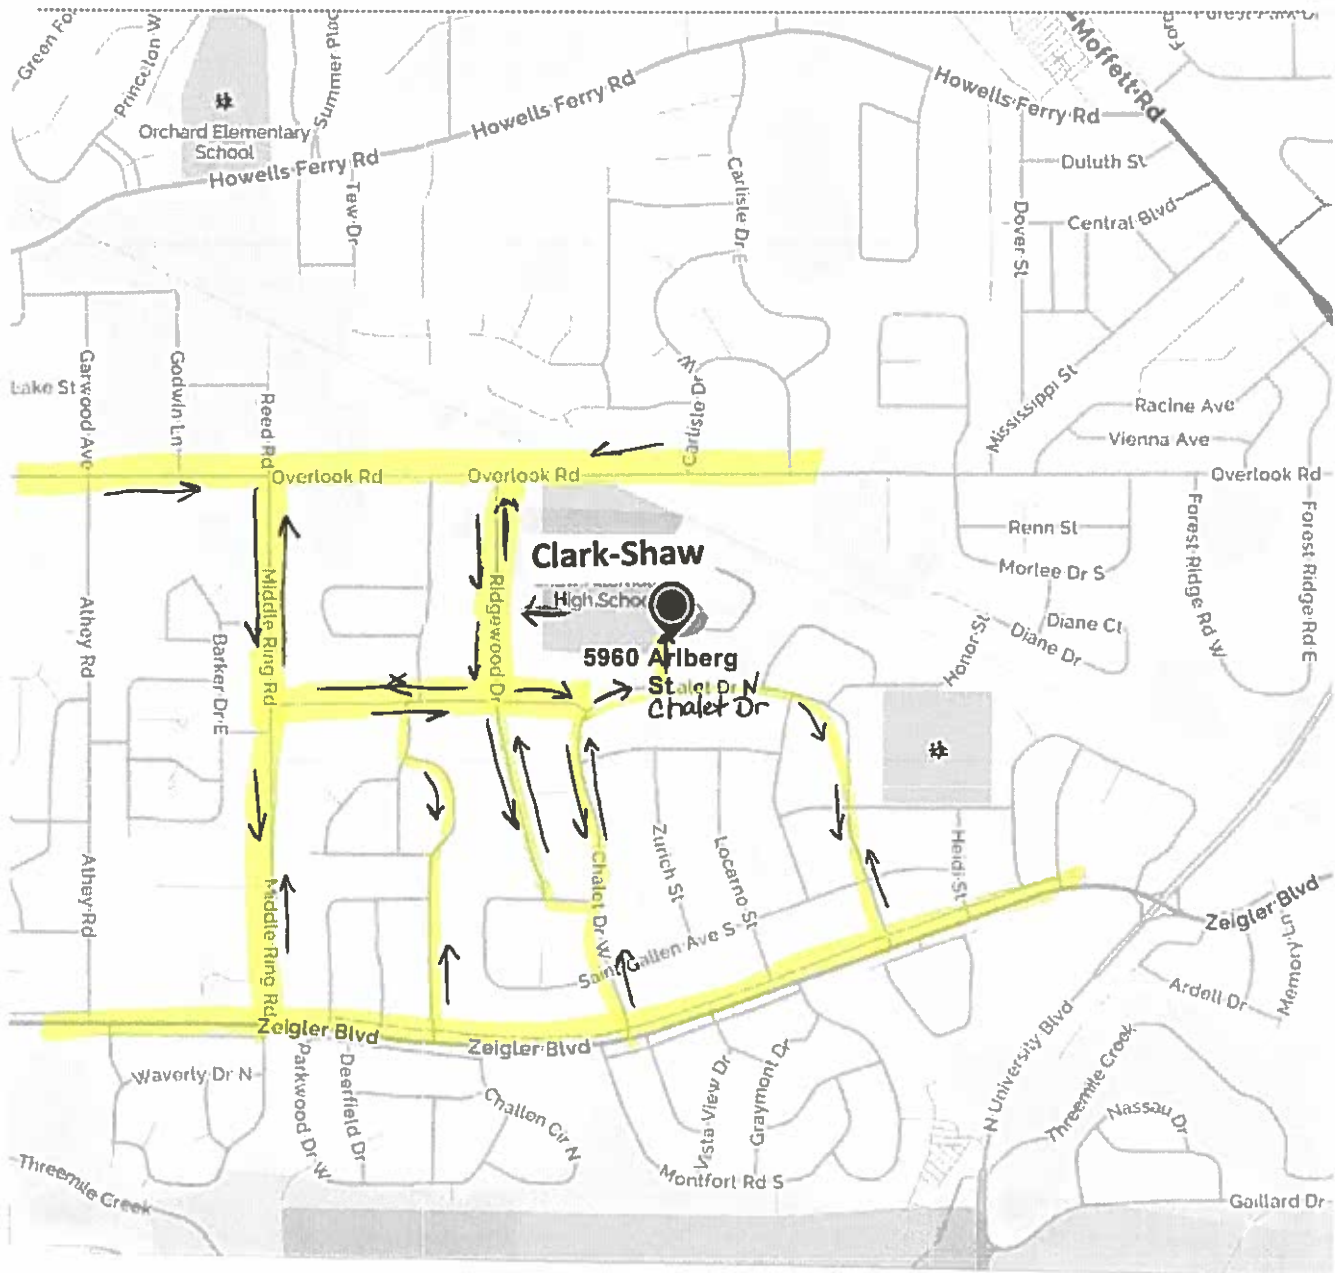

Search Results for "5960 Arlberg St, Mobile, AL 36608-3677"

page 1 of 1

- 1. 5960 Arlberg St
5960 Arlberg St,
Mobile, AL 36608-3677

Dear Parents,

There are many ways to get in and out of the neighborhood. If traffic begins to back up, take an alternate route. Middle Ring gets you to Overlook and Zeigler. Chalet N. and W. get you to Zeigler.

Do not just use Ridgewood or you will be DFI AYFD!