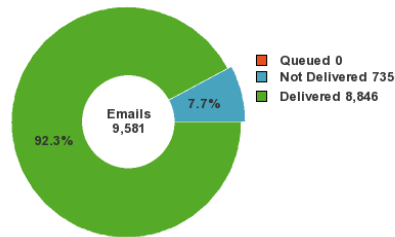

Results

Email (13963 contacts)

■ Answered: 5055
■ Busy: 19
■ Blocked: 118
■ Duplicate: 3395
■ Unknown: 35
■ Machine: 4113
■ No Answer: 144
■ Disconnect: 606