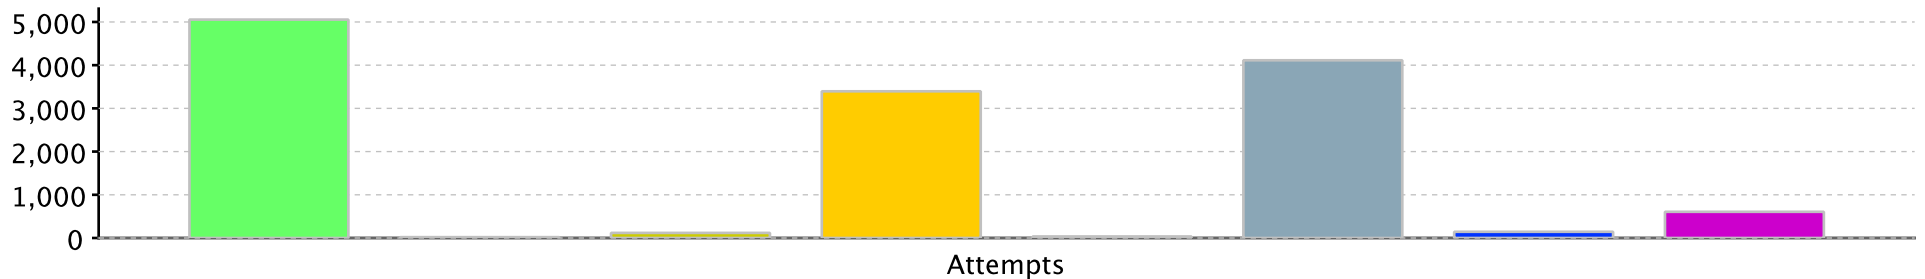

Results

Phone (13529 contacts)

Email (13963 contacts)

■ Answered: 5055
 ■ Busy: 19
 ■ Blocked: 118
 ■ Duplicate: 3395
 ■ Unknown: 35
 ■ Machine: 4113
 ■ No Answer: 144
 ■ Disconnect: 606