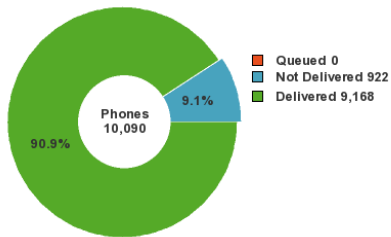

Results

Phone (13529 contacts)

■ Answered: 5055
■ Busy: 19
■ Blocked: 118
■ Duplicate: 3395
■ Unknown: 35
■ Machine: 4113
■ No Answer: 144
■ Disconnect: 606