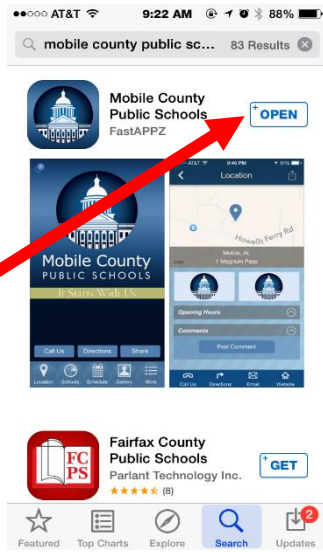

Instructions to Install Mobile County Public Schools' Mobile App

And View Inow Grade Portal

Search on smartphone
in app store for
Mobile County Public Schools—
Download app

Open app

Select Grades

Type Inow Username