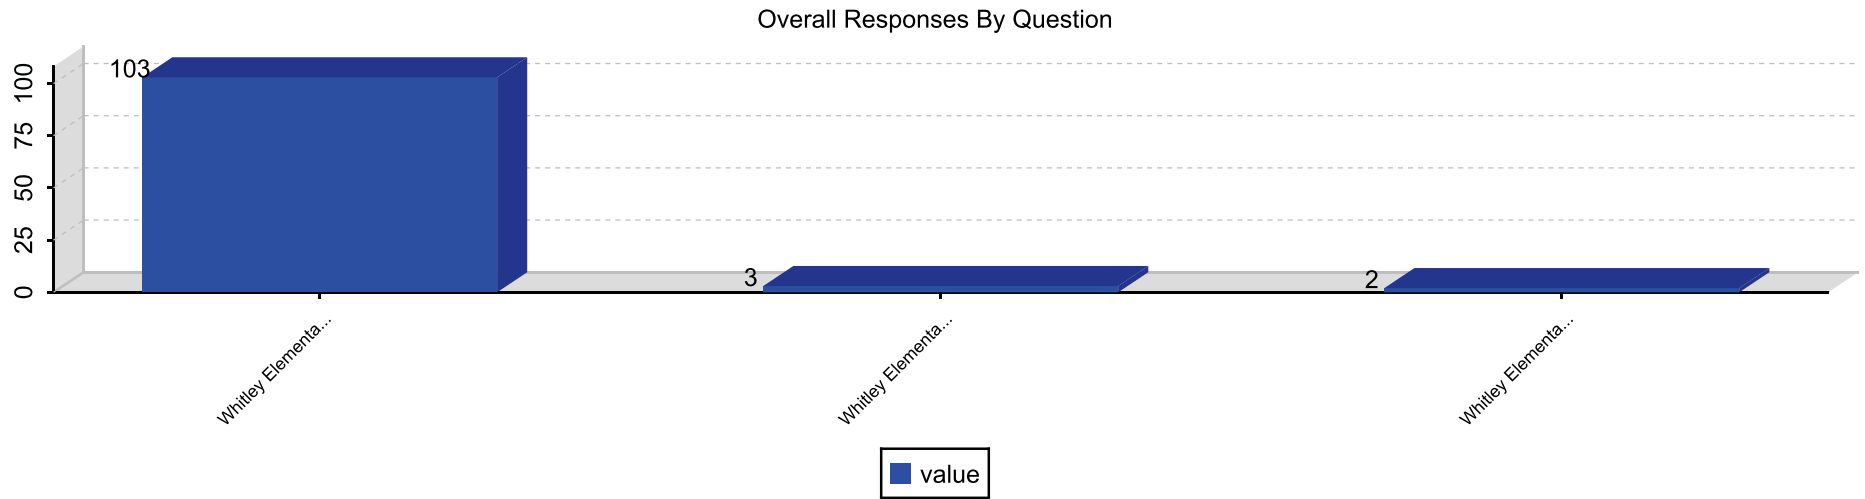

Section: Governance and Leadership

Responses By Question

Question 3. In my school I am treated fairly.