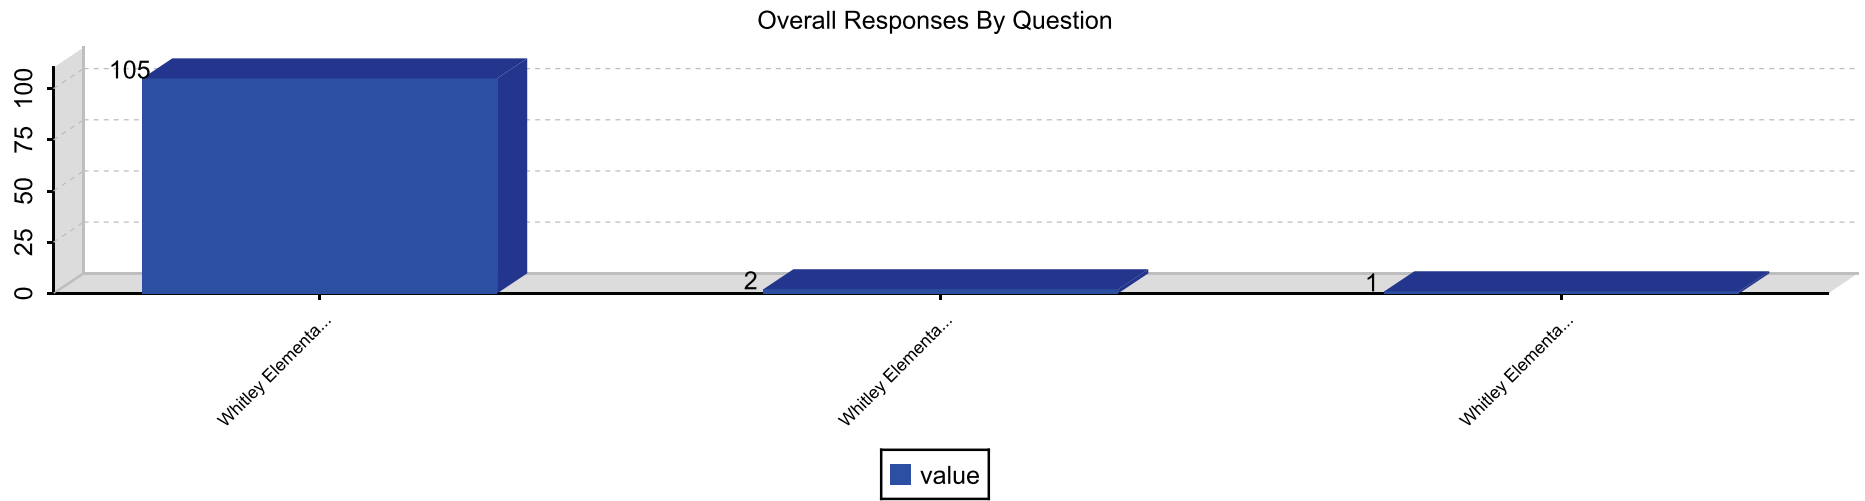

Responses By Section and Question

Section: Purpose and Direction

Responses By Question

Question 1. In my school my principal and teachers want every student to learn.

Question 2. In my school I am learning new things that will help me.