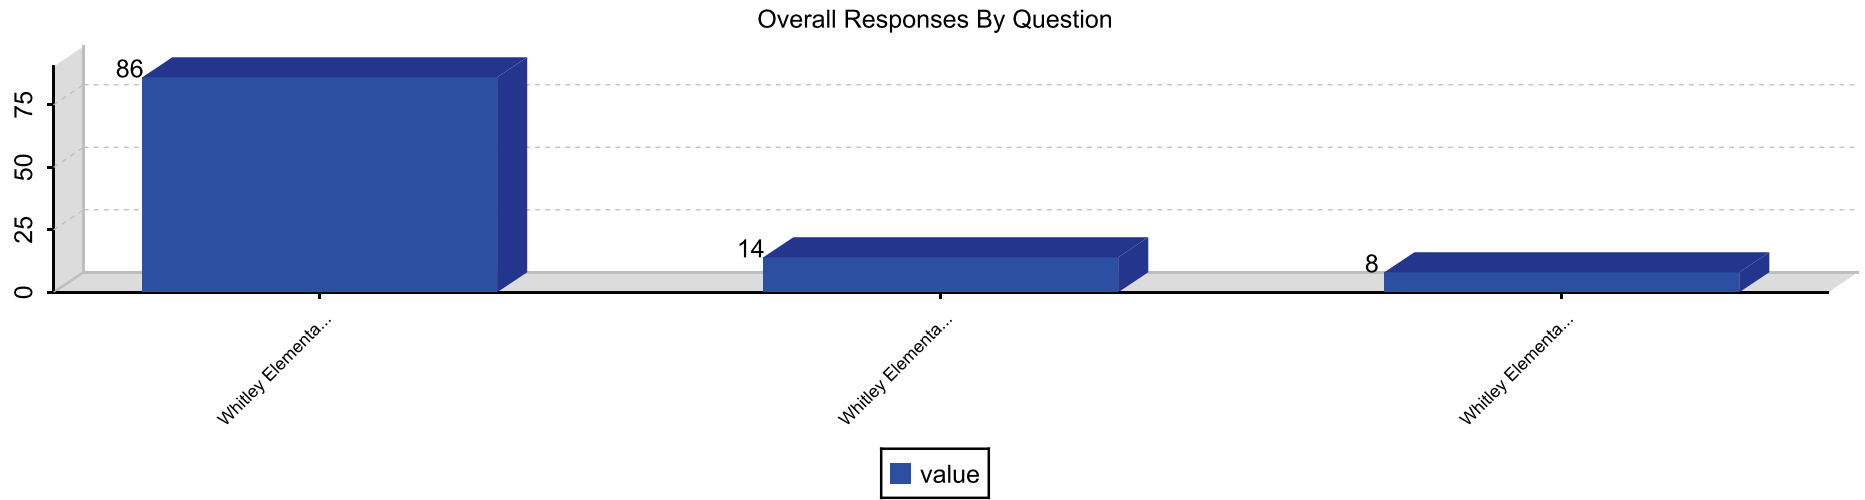

Question 4. In my school students treat adults with respect.