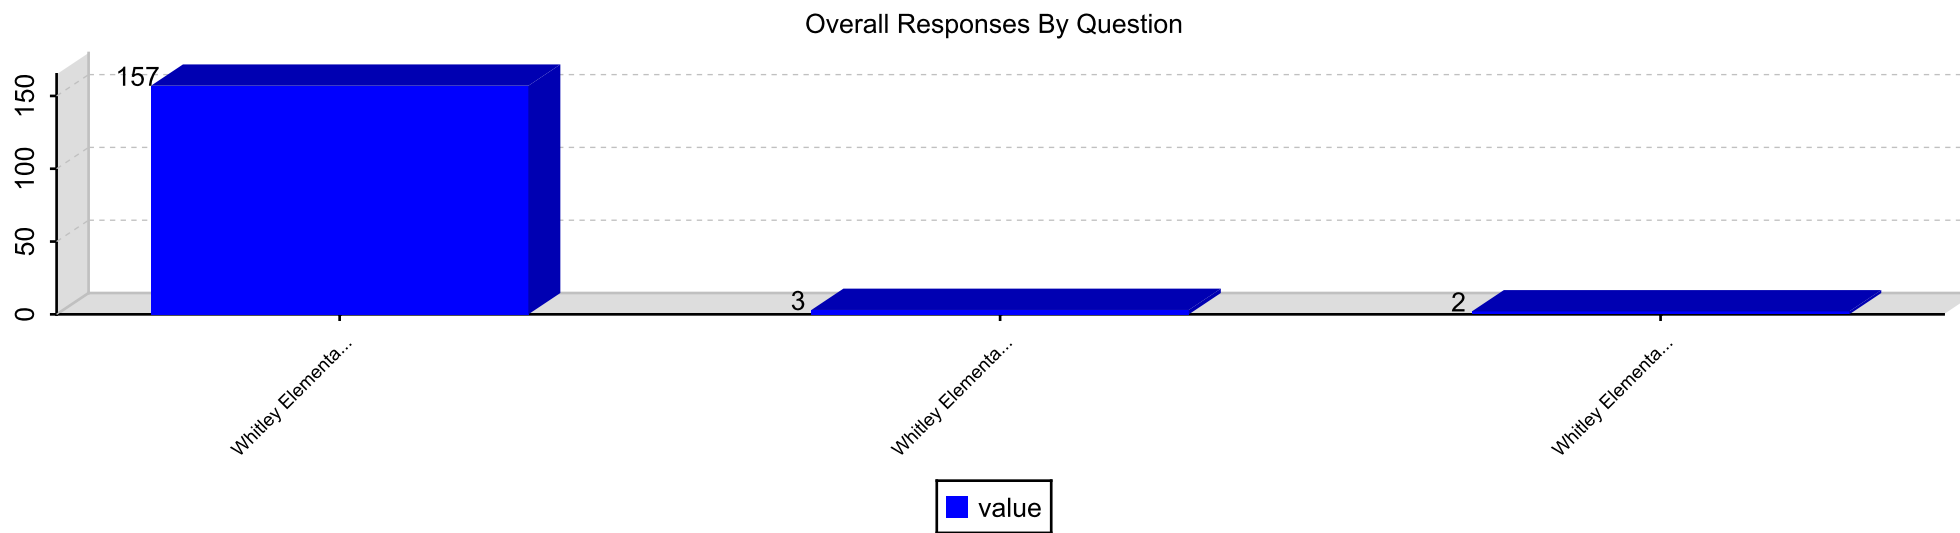

Responses By Section and Question

Section: About My School

Responses By Question

Question 1. My teacher wants me to learn.

Question 2. My teacher is fair to me.