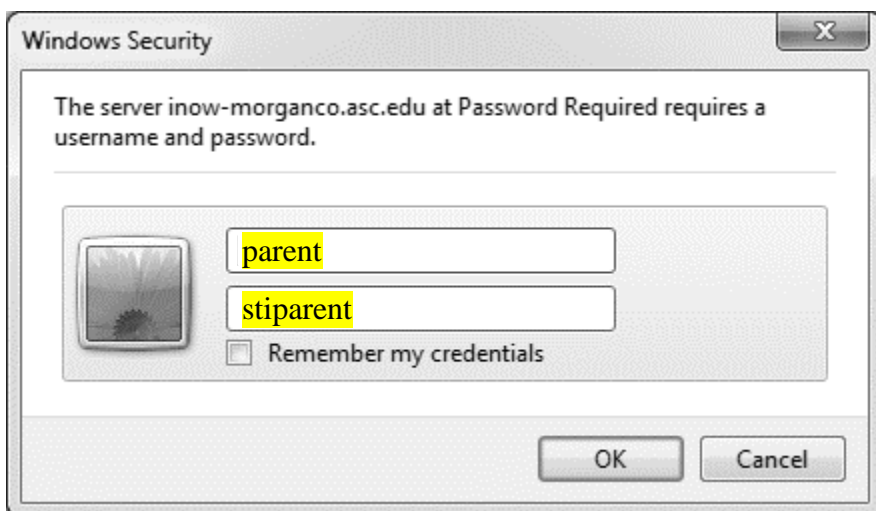

## INOW Home Portal Login Instructions

1. Log in to: [www.morgank12.org/stinow](http://www.morgank12.org/stinow)
2. When the following window appears, type the login information shown below:

3. When the following window appears, type the login information shown below: