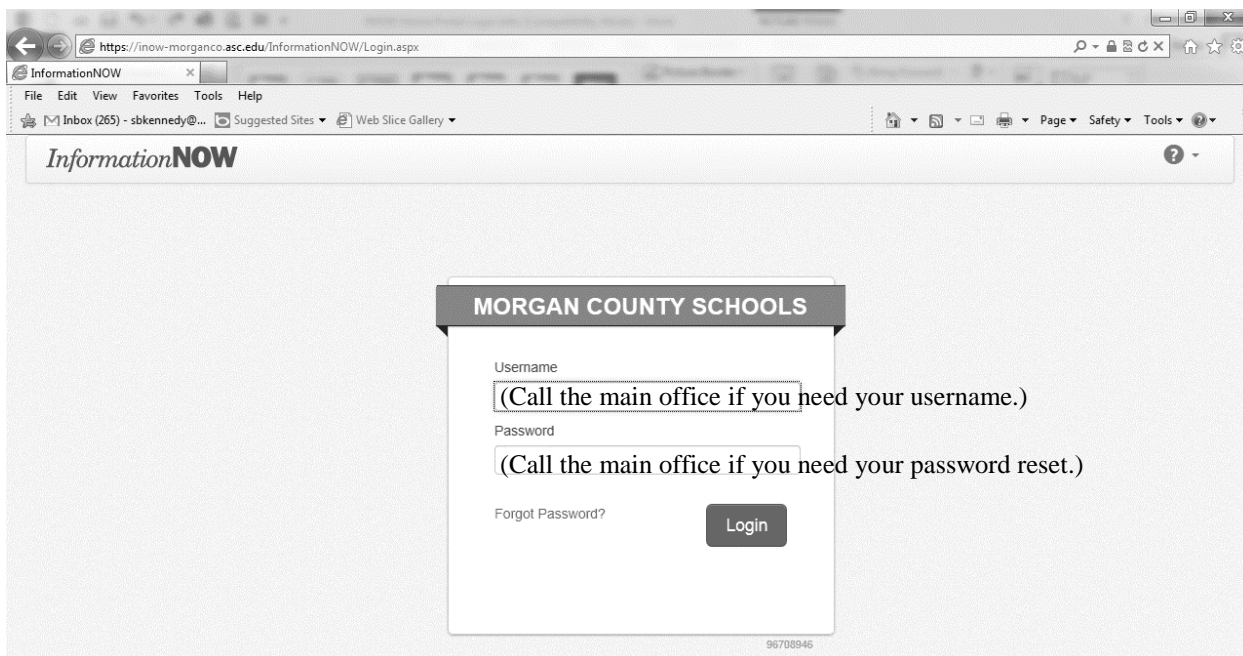

## INOW Home Portal Login Instructions

1. Log in to: [www.morgank12.org/stinow](http://www.morgank12.org/stinow)
2. When the following window appears, type the login information shown below:

3. When the following window appears, type the login information shown below:

4. After logging in, you will immediately be required to change the password.