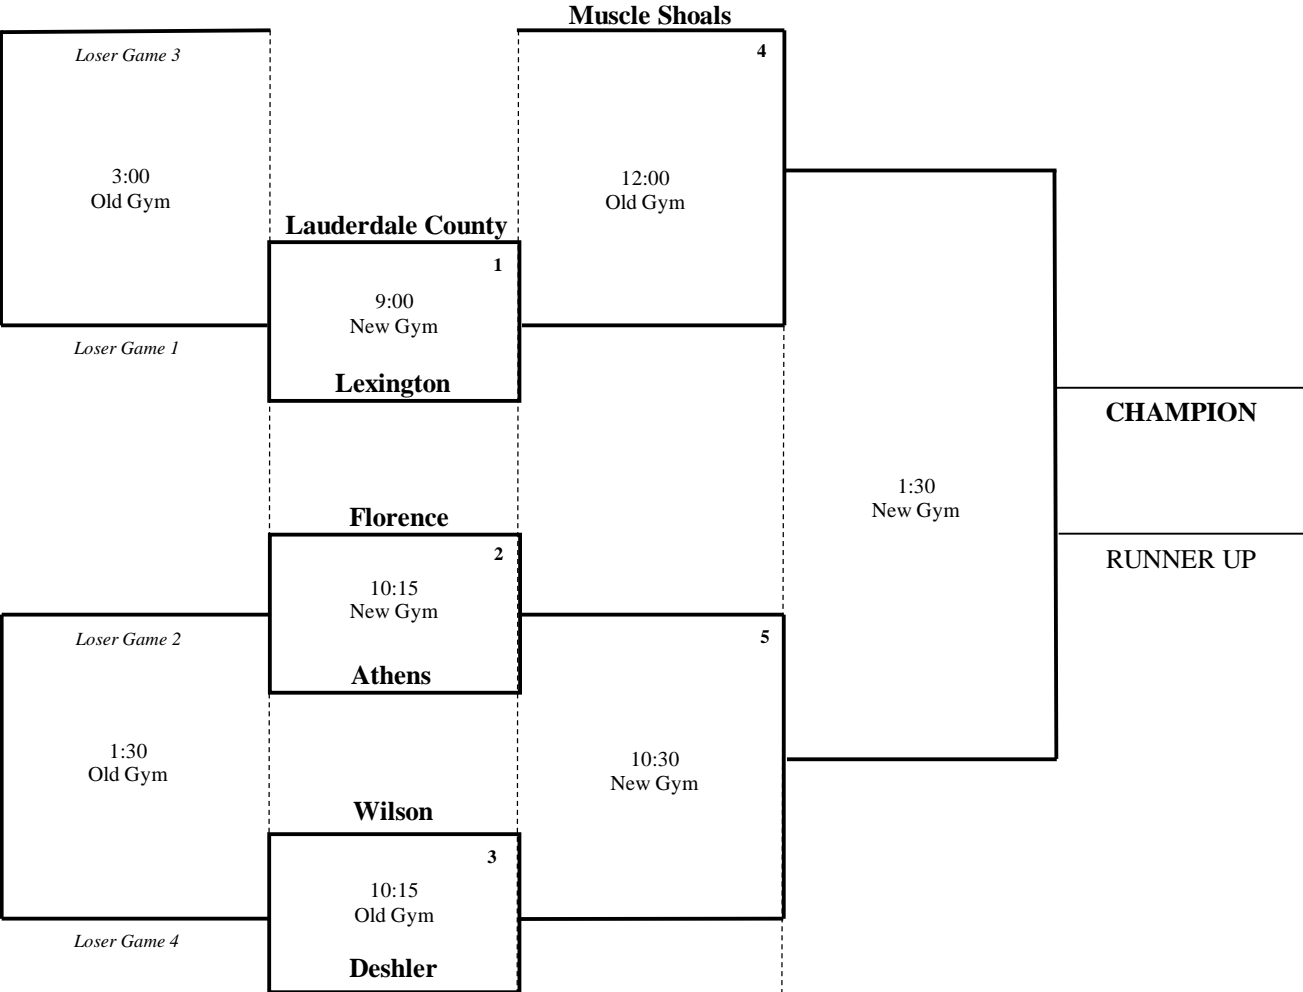

2016 KEITH DAVIS MEMORIAL MIDDLE SCHOOL GIRLS CHRISTMAS TOURNAMENT

TOP TEAM IN BRACKET
PLAYS AS HOME TEAM.

HOME TEAM WEARS
LIGHT COLORS.

Dec 29

Dec 27

Dec 28

Dec 30