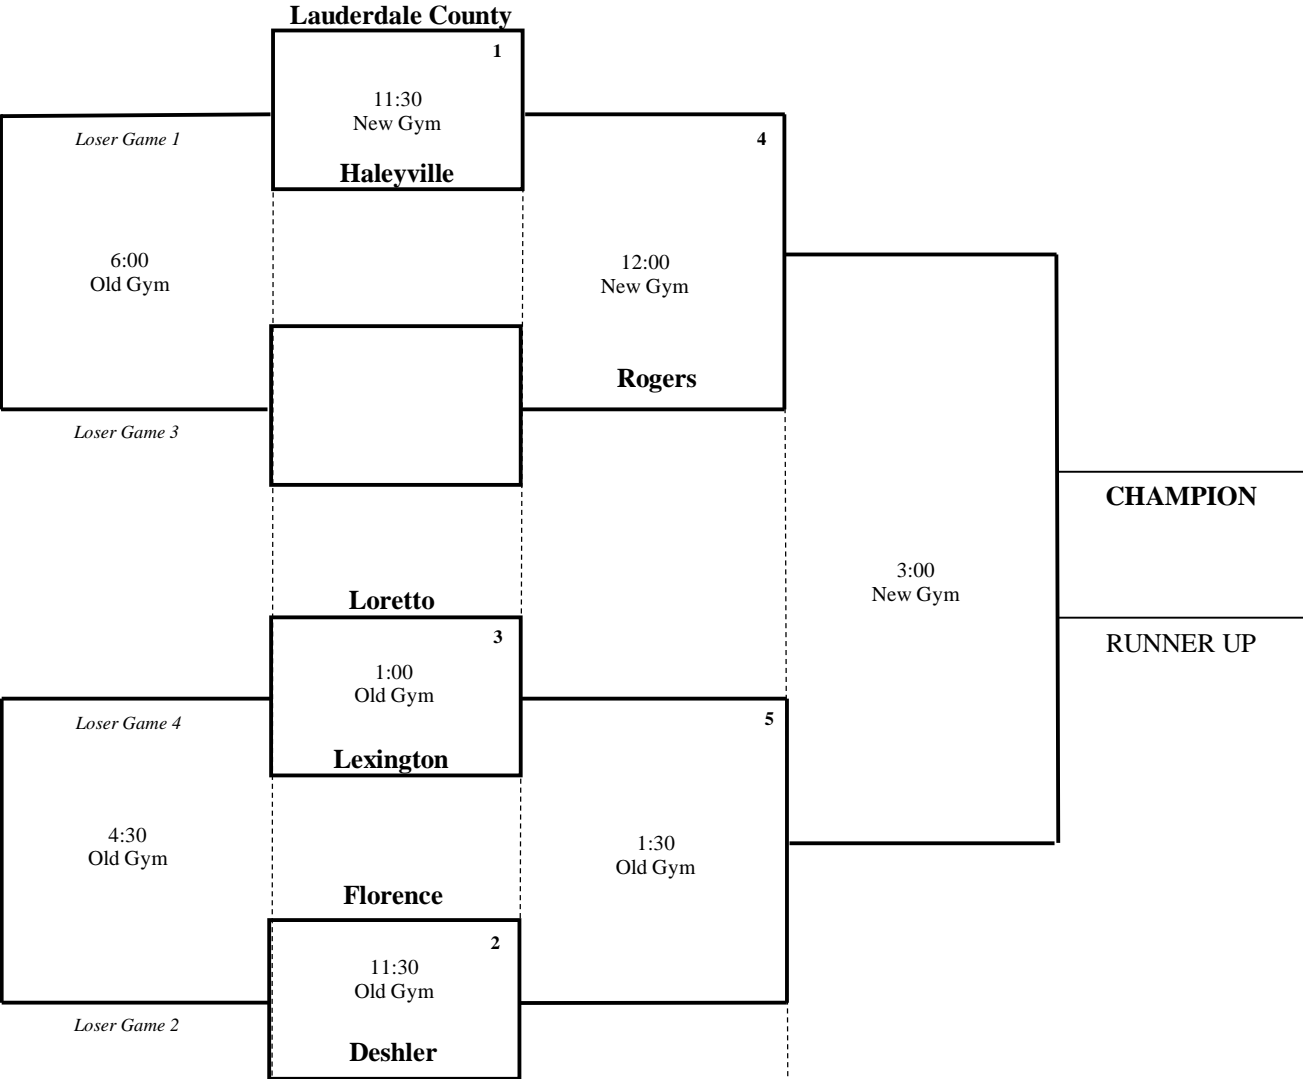

2016 KEITH DAVIS MEMORIAL JUNIOR VARSITY GIRLS CHRISTMAS TOURNAMENT

Dec 29

Dec 27

Dec 28

Dec 30

TOP TEAM IN BRACKET
PLAYS AS HOME TEAM.

HOME TEAM WEARS
LIGHT COLORS.