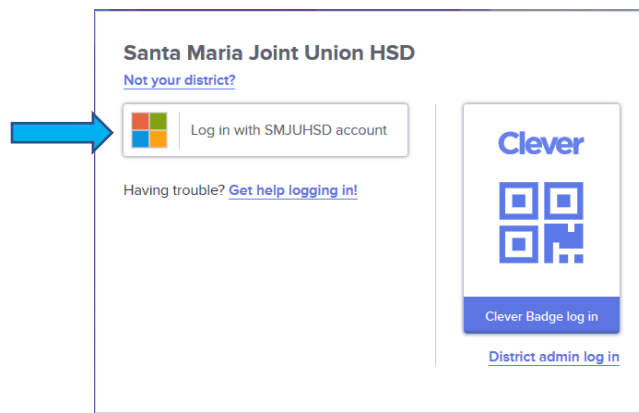

Edmentum/Plato Access via Clever Login

For Students & Teachers

Please refer to Login info below before clicking the above Login button (if needed):

Teacher Clever Login

Username: School Email Address

Password: same SMJUHS / Email Password

Student Clever Login

Username: student 6-digit id@students-smjuhsd.org (Stu Email Address)

Password: same school password (Network Login ID)

More apps

Aeries - Student & Parent Port...

Edmentum - Courseware, Assessm...