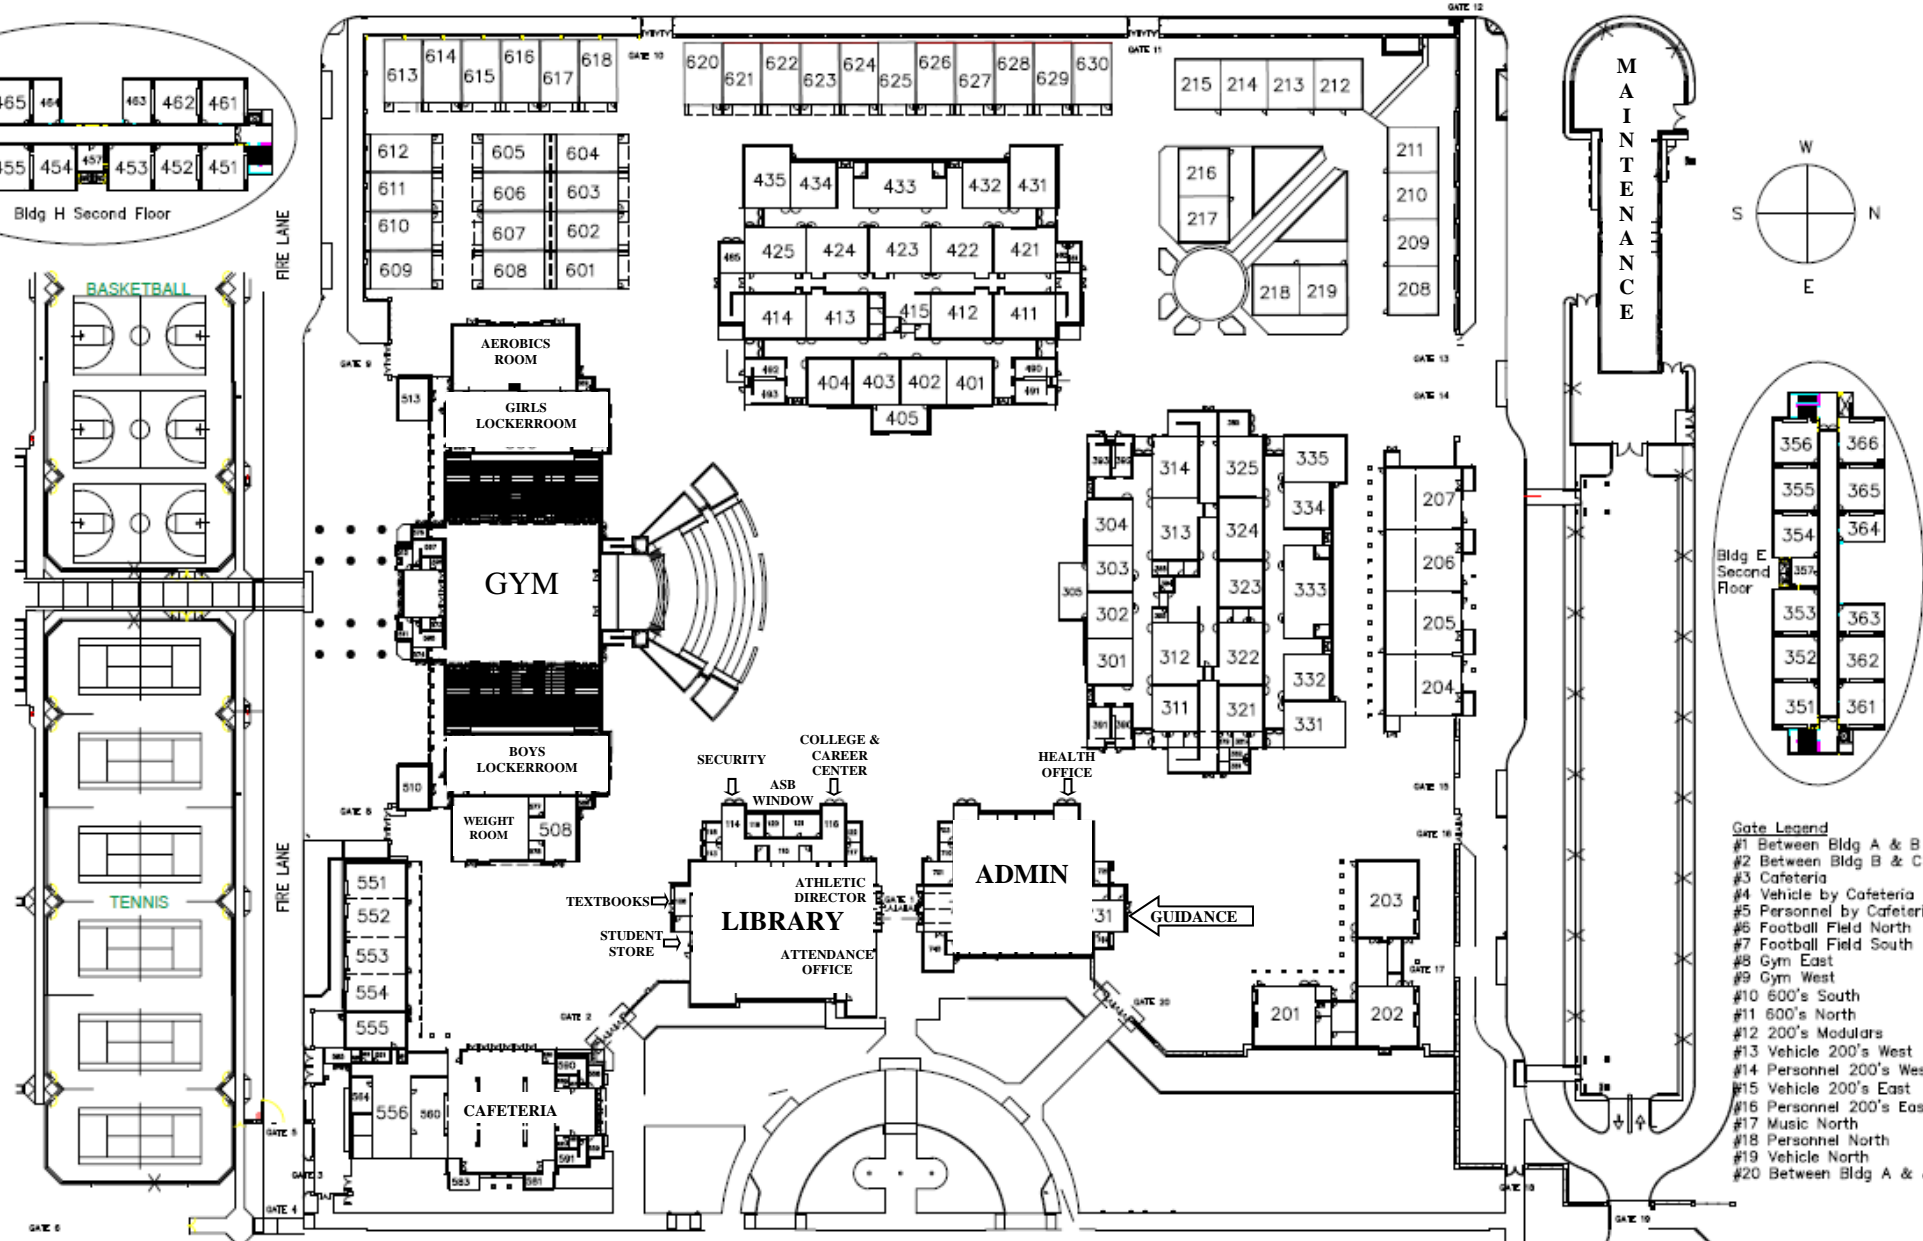

PIONEER VALLEY HIGH SCHOOL

675 Panther Drive Santa Maria, CA 93454 (805) 922-1305

- Gate Legend**
- #1 Between Bldg A & B
 - #2 Between Bldg B & C
 - #3 Cafeteria
 - #4 Vehicle by Cafeteria
 - #5 Personnel by Cafeteria
 - #6 Football Field North
 - #7 Football Field South
 - #8 Gym East
 - #9 Gym West
 - #10 600's South
 - #11 600's North
 - #12 200's Modulars
 - #13 Vehicle 200's West
 - #14 Personnel 200's West
 - #15 Vehicle 200's East
 - #16 Personnel 200's East
 - #17 Music North
 - #18 Personnel North
 - #19 Vehicle North
 - #20 Between Bldg A & J