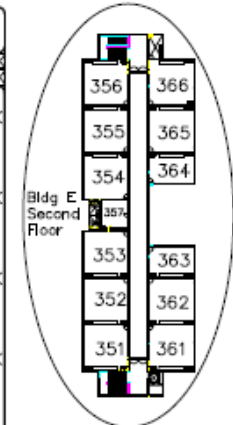

PIONEER VALLEY HIGH SCHOOL

675 Panther Drive Santa Maria, CA 93454 (805) 922-1305

- Gate Legend**
- #1 Between Bldg A & B
 - #2 Between Bldg B & C
 - #3 Cafeteria
 - #4 Vehicle by Cafeteria
 - #5 Personnel by Cafeteria
 - #6 Football Field North
 - #7 Football Field South
 - #8 Gym East
 - #9 Gym West
 - #10 600's South
 - #11 600's North
 - #12 200's Modulars
 - #13 Vehicle 200's West
 - #14 Personnel 200's West
 - #15 Vehicle 200's East
 - #16 Personnel 200's East
 - #17 Music North
 - #18 Personnel North
 - #19 Vehicle North
 - #20 Between Bldg A & J