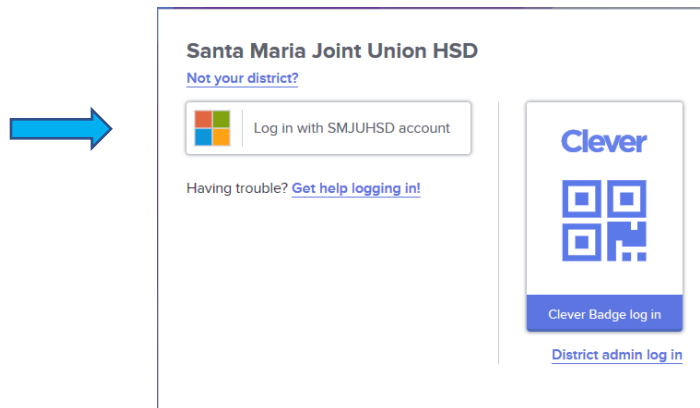

Edmentum/Plato Access via Clever Login

For Students & Teachers

Please refer to Login info below before clicking the above Login button (if needed):

Teacher Clever Login

Username: School Email Address

Password: same SMJUHSD / Email Password