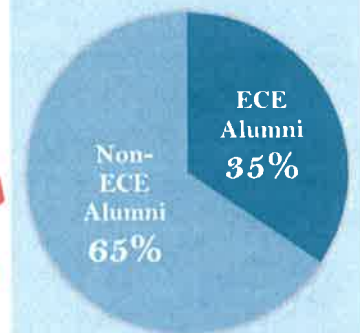

Quick Facts

2016-2017

2016-2017

High School Partners

1,250 Certified UConn ECE Instructors

11,615 Participating Students

71,884 Credits Attempted

195 High School Partners

University Partners

5 Schools & Colleges

31 Departments

67 Courses

Full Access Homer Babbidge Library

35% of the Freshman class at Storrs is an ECE Alumni

- UConn ECE Enrollment
- UConn Freshman ECE Enrollment
- UConn Freshman Enrollment (All Students)
- UConn Freshman Enrollment (Connecticut Students Only*)