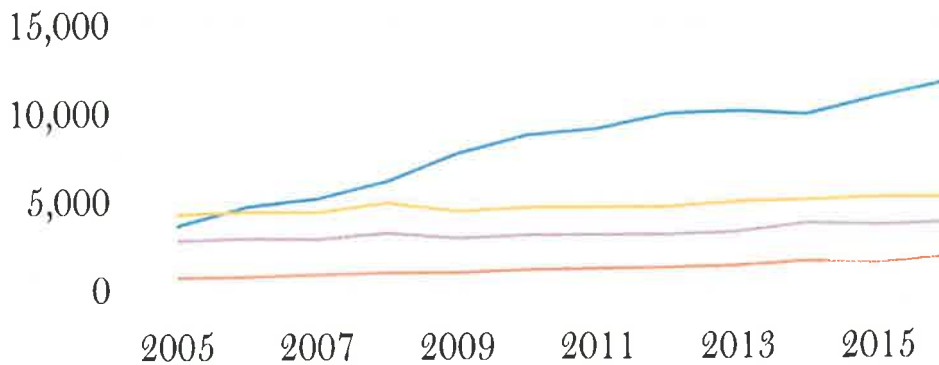

Quick Facts

2016-2017

2016-2017

High School Partners

1,250 Certified UConn ECE Instructors

11,615 Participating Students

71,884 Credits Attempted

195 High School Partners

University Partners

5 Schools & Colleges

31 Departments

67 Courses

Full Access Homer Babbidge Library

35% of the Freshman class at Storrs is an ECE Alumni

- UConn ECE Enrollment
- UConn Freshman ECE Enrollment
- UConn Freshman Enrollment (All Students)
- UConn Freshman Enrollment (Connecticut Students Only*)