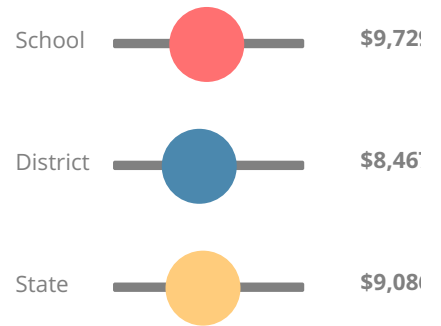

School Wide

C
78.7

Year	Bowdon High School
2017	C
2016	C
2015	B
2014	C
2013	D

Grade conversion	
A	90 - 100
B	80 - 89.9
C	70 - 79.9
D	60 - 69.9
F	0 - 59.9

CCRPI Single Score

Student Mobility Rate

19.0%

School Climate Star Rating

Financial Efficiency Star Rating

Per Pupil Expenditures

Race/Ethnicity

Free/Reduced-Price Lunch (FRL)

Students with Disability (SWD)

English Language Learners (ELL)

High School

CCRPI Score