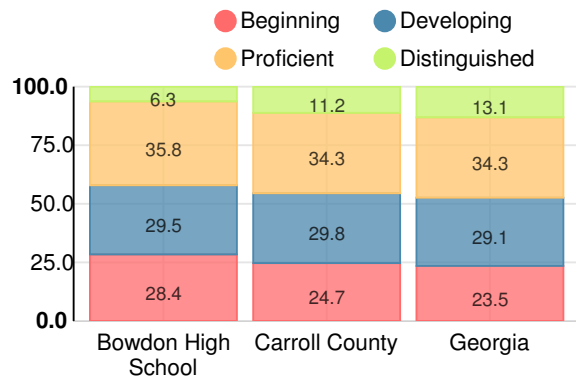

Financial Efficiency Star Rating

Per Pupil Expenditures

Race/Ethnicity

Free/Reduced-Price Lunch (FRL)

Students with Disability (SWD)

English Language Learners (ELL)

High School

CCRPI Score

Bowdon High School

Indicator	2017
Achievement	36.1
Progress	33.9
Gap	5.0
Challenge	3.7
CCRPI Score	78.7

American Literature & Composition

Percent of students scoring in each performance level on 2017 Georgia Milestones

Coordinate Algebra/Algebra I

Percent of students scoring in each performance level on 2017 Georgia Milestones

Biology

Percent of students scoring in each performance level on 2017 Georgia Milestones

US History

Percent of students scoring in each performance level on 2017 Georgia Milestones

College Readiness

Percent of high school graduates who are college ready

Accelerated Course Taking

Percent of high school graduates earning high school credit for accelerated enrollment