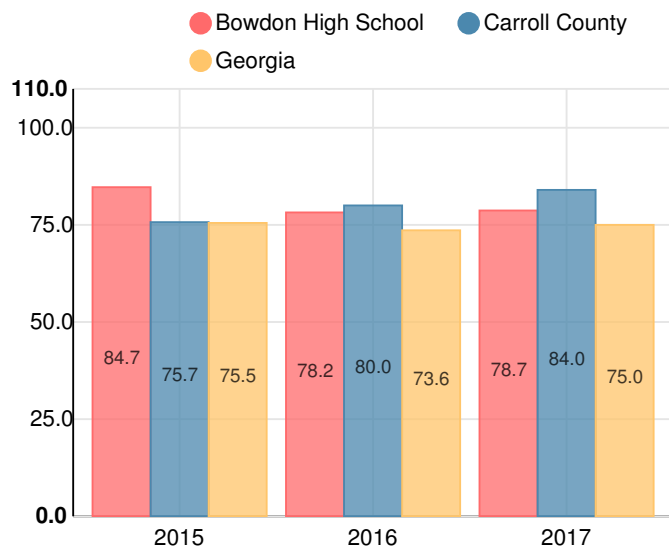

Bowdon High School

 504 W College St, Bowdon, GA 30108

 (770)258-5408

 Grades: 9-12

 Enrollment: 432 students

Performance Snapshot

- Bowdon High School's **overall performance is higher than 62% of schools in the state** and is lower than its district.
- Its students' **academic growth is higher than 42% of schools in the state** and lower than its district.
- Its **four-year graduation rate is 86.3%**, which is **higher than 51% of high schools in the state** and similar to its district.
- **68.9% of graduates are college ready.**

School Wide

C
78.7

Year	Bowdon High School
2017	C
2016	C
2015	B
2014	C
2013	D

Grade conversion	
A	90 - 100
B	80 - 89.9
C	70 - 79.9
D	60 - 69.9
F	0 - 59.9

CCRPI Single Score

Student Mobility Rate

19.0%

School Climate Star Rating