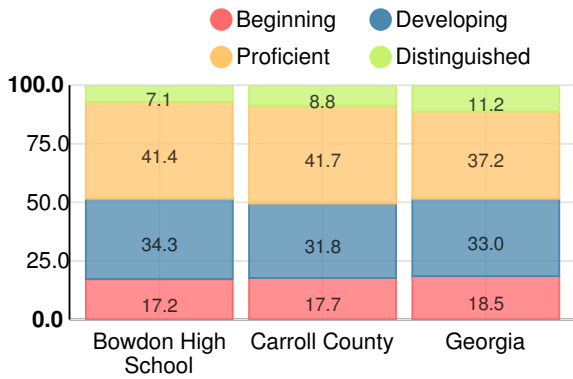

School Wide

C
78.7

Year	Bowdon High School
2017	C
2016	C
2015	B
2014	C
2013	D

Grade conversion	
A	90 - 100
B	80 - 89.9
C	70 - 79.9
D	60 - 69.9
F	0 - 59.9

CCRPI Single Score

Student Mobility Rate

19.0%

School Climate Star Rating

Financial Efficiency Star Rating

Per Pupil Expenditures

Race/Ethnicity

Free/Reduced-Price Lunch (FRL)

Students with Disability (SWD)

English Language Learners (ELL)

High School

CCRPI Score

Bowdon High School

Indicator	2017
Achievement	36.1
Progress	33.9
Gap	5.0
Challenge	3.7
CCRPI Score	78.7

American Literature & Composition

Percent of students scoring in each performance level on 2017 Georgia Milestones

Coordinate Algebra/Algebra I

Percent of students scoring in each performance level on 2017 Georgia Milestones

Biology

Percent of students scoring in each performance level on 2017 Georgia Milestones

US History