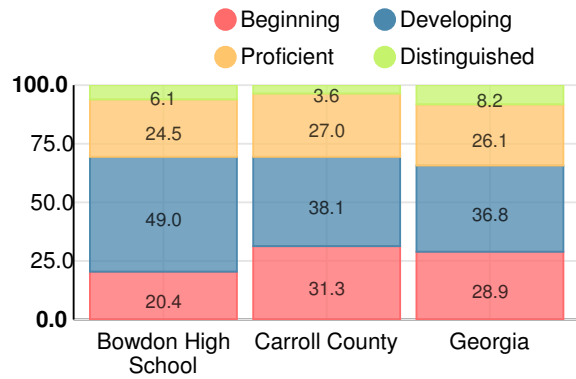

Bowdon High School

 504 W College St, Bowdon, GA 30108

 (770)258-5408

 Grades: 9-12

 Enrollment: 432 students

Performance Snapshot

- Bowdon High School's **overall performance is higher than 62% of schools in the state** and is lower than its district.
- Its students' **academic growth is higher than 42% of schools in the state** and lower than its district.
- Its **four-year graduation rate is 86.3%**, which is **higher than 51% of high schools in the state** and similar to its district.
- **68.9% of graduates are college ready.**

Financial Efficiency Star Rating

Per Pupil Expenditures

Race/Ethnicity

Free/Reduced-Price Lunch (FRL)

Students with Disability (SWD)

English Language Learners (ELL)

High School

CCRPI Score

Bowdon High School

Indicator	2017
Achievement	36.1
Progress	33.9
Gap	5.0
Challenge	3.7
CCRPI Score	78.7

American Literature & Composition

Percent of students scoring in each performance level on 2017 Georgia Milestones

Coordinate Algebra/Algebra I

Percent of students scoring in each performance level on 2017 Georgia Milestones

Biology

Percent of students scoring in each performance level on 2017 Georgia Milestones

US History