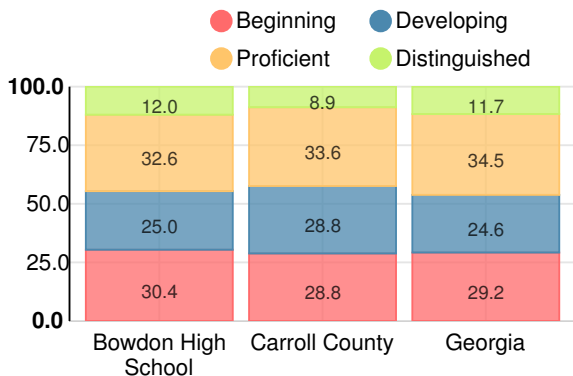

Bowdon High School

 504 W College St, Bowdon, GA 30108

 (770)258-5408

 Grades: 9-12

 Enrollment: 432 students

Performance Snapshot

- Bowdon High School's **overall performance is higher than 62% of schools in the state** and is lower than its district.
- Its students' **academic growth is higher than 42% of schools in the state** and lower than its district.
- Its **four-year graduation rate is 86.3%**, which is **higher than 51% of high schools in the state** and similar to its district.
- **68.9% of graduates are college ready.**

Financial Efficiency Star Rating

Per Pupil Expenditures

Race/Ethnicity

Free/Reduced-Price Lunch (FRL)

Students with Disability (SWD)

English Language Learners (ELL)

High School

CCRPI Score

Bowdon High School

Indicator	2017
Achievement	36.1
Progress	33.9
Gap	5.0
Challenge	3.7
CCRPI Score	78.7

American Literature & Composition

Percent of students scoring in each performance level on 2017 Georgia Milestones

Coordinate Algebra/Algebra I

Percent of students scoring in each performance level on 2017 Georgia Milestones

Biology

Percent of students scoring in each performance level on 2017 Georgia Milestones

US History