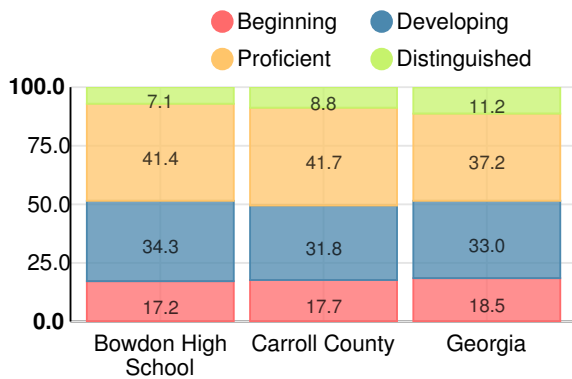

School Wide

C
78.7

Year	Bowdon High School
2017	C
2016	C
2015	B
2014	C
2013	D

Grade conversion	
A	90 - 100
B	80 - 89.9
C	70 - 79.9
D	60 - 69.9
F	0 - 59.9

CCRPI Single Score

Student Mobility Rate

19.0%

School Climate Star Rating

Financial Efficiency Star Rating

Per Pupil Expenditures

Race/Ethnicity

Free/Reduced-Price Lunch (FRL)

Students with Disability (SWD)

English Language Learners (ELL)

High School

CCRPI Score

Bowdon High School

Indicator	2017
Achievement	36.1
Progress	33.9
Gap	5.0
Challenge	3.7
CCRPI Score	78.7

American Literature & Composition

Percent of students scoring in each performance level on 2017 Georgia Milestones

Coordinate Algebra/Algebra I

Percent of students scoring in each performance level on 2017 Georgia Milestones

Biology

Percent of students scoring in each performance level on 2017 Georgia Milestones

US History