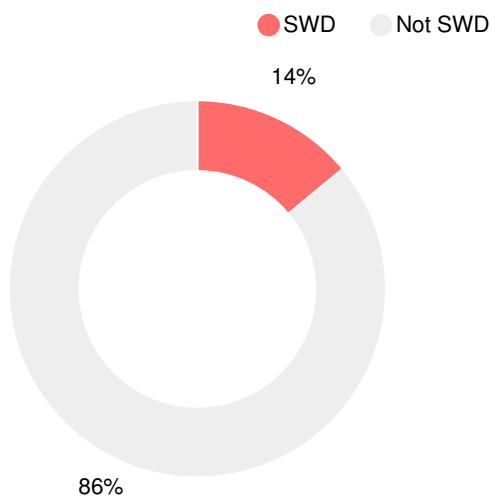

Financial Efficiency Star Rating

Per Pupil Expenditures

Race/Ethnicity

Free/Reduced-Price Lunch (FRL)

Students with Disability (SWD)

English Language Learners (ELL)

High School

CCRPI Score

Bowdon High School

Indicator	2017
Achievement	36.1
Progress	33.9
Gap	5.0
Challenge	3.7
CCRPI Score	78.7

American Literature & Composition

Percent of students scoring in each performance level on 2017 Georgia Milestones