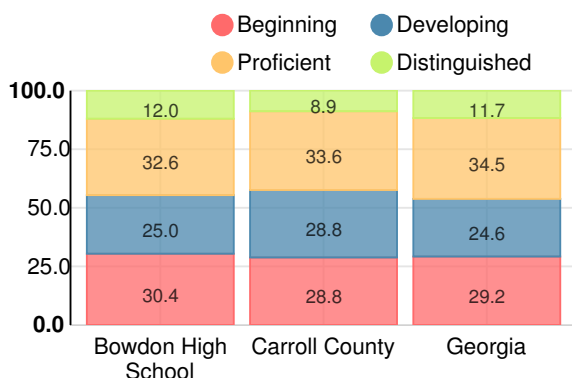

School Wide

C
78.7

Year	Bowdon High School
2017	C
2016	C
2015	B
2014	C
2013	D

Grade conversion	
A	90 - 100
B	80 - 89.9
C	70 - 79.9
D	60 - 69.9
F	0 - 59.9

CCRPI Single Score

Student Mobility Rate

19.0%

School Climate Star Rating

Financial Efficiency Star Rating

Per Pupil Expenditures

Race/Ethnicity

Free/Reduced-Price Lunch (FRL)

Students with Disability (SWD)

English Language Learners (ELL)

High School

CCRPI Score

Bowdon High School

Indicator	2017
Achievement	36.1
Progress	33.9
Gap	5.0
Challenge	3.7
CCRPI Score	78.7

American Literature & Composition

Percent of students scoring in each performance level on 2017 Georgia Milestones

Coordinate Algebra/Algebra I

Percent of students scoring in each performance level on 2017 Georgia Milestones

Biology

Percent of students scoring in each performance level on 2017 Georgia Milestones

US History