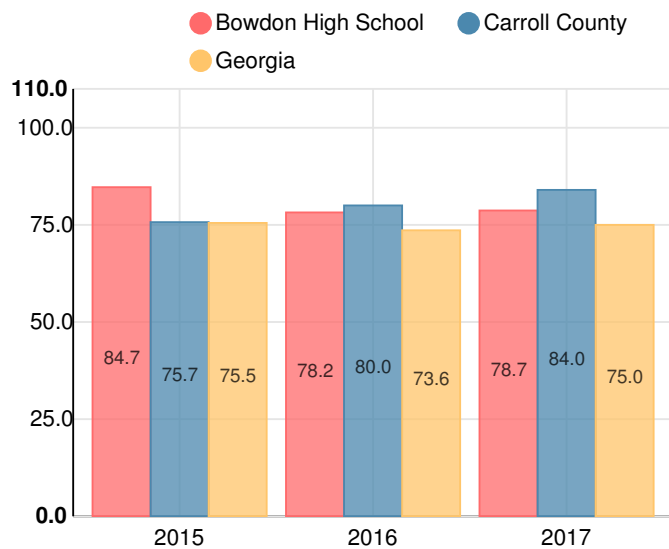

Bowdon High School

 504 W College St, Bowdon, GA 30108

 (770)258-5408

 Grades: 9-12

 Enrollment: 432 students

Performance Snapshot

- Bowdon High School's **overall performance is higher than 62% of schools in the state** and is lower than its district.
- Its students' **academic growth is higher than 42% of schools in the state** and lower than its district.
- **Its four-year graduation rate is 86.3%**, which is **higher than 51% of high schools in the state** and similar to its district.
- **68.9% of graduates are college ready.**

School Wide

C
78.7

Year	Bowdon High School
2017	C
2016	C
2015	B
2014	C
2013	D

Grade conversion	
A	90 - 100
B	80 - 89.9
C	70 - 79.9
D	60 - 69.9
F	0 - 59.9

CCRPI Single Score

Student Mobility Rate

19.0%

School Climate Star Rating