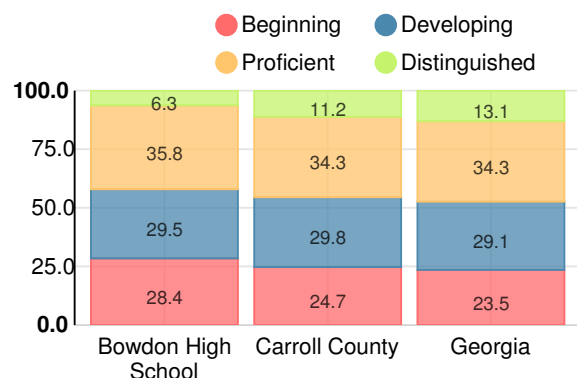

Financial Efficiency Star Rating

Per Pupil Expenditures

Race/Ethnicity

Free/Reduced-Price Lunch (FRL)

Students with Disability (SWD)

English Language Learners (ELL)

High School

CCRPI Score

Bowdon High School

Indicator	2017
Achievement	36.1
Progress	33.9
Gap	5.0
Challenge	3.7
CCRPI Score	78.7

American Literature & Composition

Percent of students scoring in each performance level on 2017 Georgia Milestones

Coordinate Algebra/Algebra I

Percent of students scoring in each performance level on 2017 Georgia Milestones

Biology

Percent of students scoring in each performance level on 2017 Georgia Milestones

US History

Percent of students scoring in each performance level on 2017 Georgia Milestones

College Readiness

Percent of high school graduates who are college ready

Accelerated Course Taking

Percent of high school graduates earning high school credit for accelerated enrollment