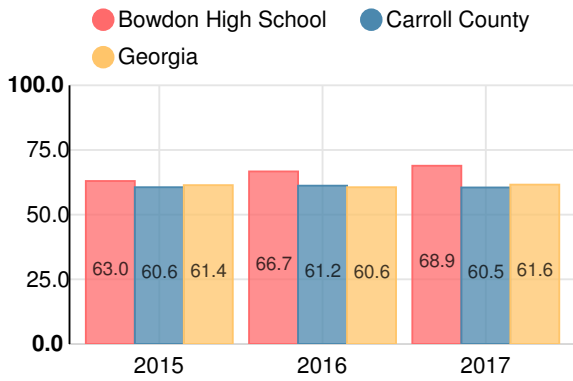

College Readiness

Percent of high school graduates who are college ready