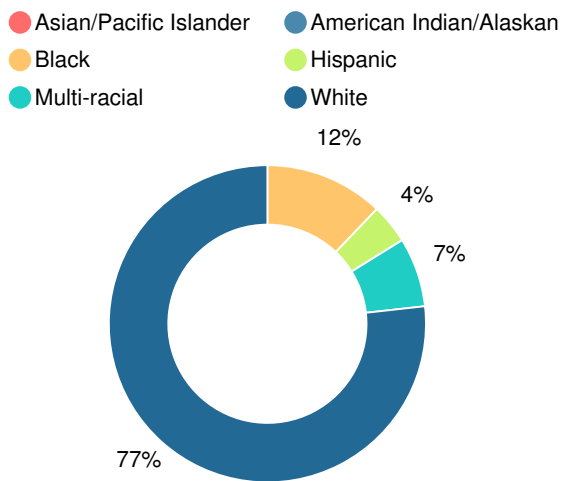

Financial Efficiency Star Rating

Per Pupil Expenditures

Race/Ethnicity

Free/Reduced-Price Lunch (FRL)

Students with Disability (SWD)

English Language Learners (ELL)

High School

CCRPI Score