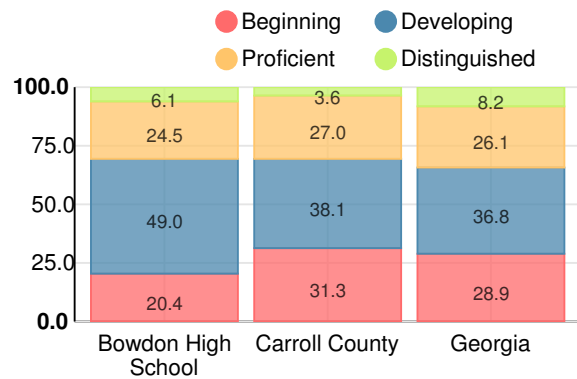

Bowdon High School

 504 W College St, Bowdon, GA 30108

 (770)258-5408

 Grades: 9-12

 Enrollment: 432 students

Performance Snapshot

- Bowdon High School's **overall performance is higher than 62% of schools in the state** and is lower than its district.
- Its students' **academic growth is higher than 42% of schools in the state** and lower than its district.
- **Its four-year graduation rate is 86.3%**, which is **higher than 51% of high schools in the state** and similar to its district.
- **68.9% of graduates are college ready.**

Financial Efficiency Star Rating

Per Pupil Expenditures

Race/Ethnicity

Free/Reduced-Price Lunch (FRL)

Students with Disability (SWD)

English Language Learners (ELL)

High School

CCRPI Score

Bowdon High School

Indicator	2017
Achievement	36.1
Progress	33.9
Gap	5.0
Challenge	3.7
CCRPI Score	78.7

American Literature & Composition

Percent of students scoring in each performance level on 2017 Georgia Milestones

Coordinate Algebra/Algebra I

Percent of students scoring in each performance level on 2017 Georgia Milestones

Biology

Percent of students scoring in each performance level on 2017 Georgia Milestones

US History