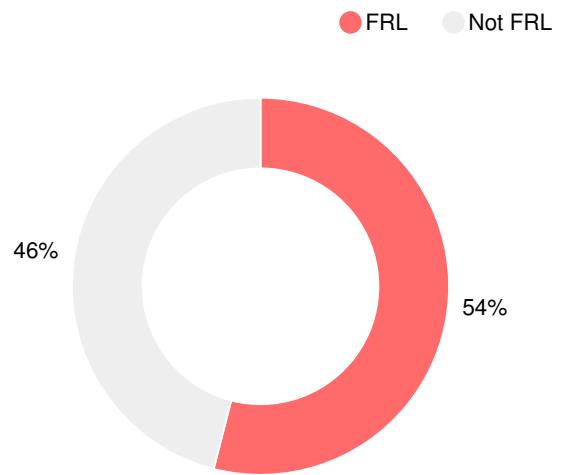

Financial Efficiency Star Rating

Per Pupil Expenditures

Race/Ethnicity

Free/Reduced-Price Lunch (FRL)

Students with Disability (SWD)

English Language Learners (ELL)

High School

CCRPI Score

Bowdon High School

Indicator	2017
Achievement	36.1
Progress	33.9
Gap	5.0
Challenge	3.7
CCRPI Score	78.7

American Literature & Composition

Percent of students scoring in each performance level on 2017 Georgia Milestones