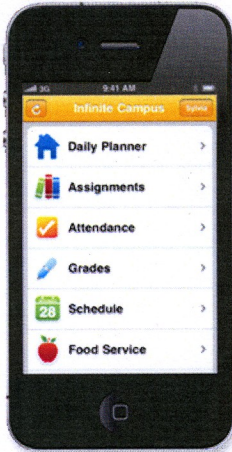

Go Mobile Anytime. Anywhere.

**One Touch.
Tons of Info.**

**Anytime, anywhere access.
Get your Campus Portal
information when you want it
from your mobile device.**

Step 1 Download the App

Download the Infinite Campus Mobile Portal application from any of the following app stores:

Step 2 Launch the App and Enter in the District ID

Select Settings.

Enter your District ID: **JTWXJW**

Select Go.

Step 3 Enter Portal Account to Sign In

Enter your Campus Portal username and password

Select Go/Sign In