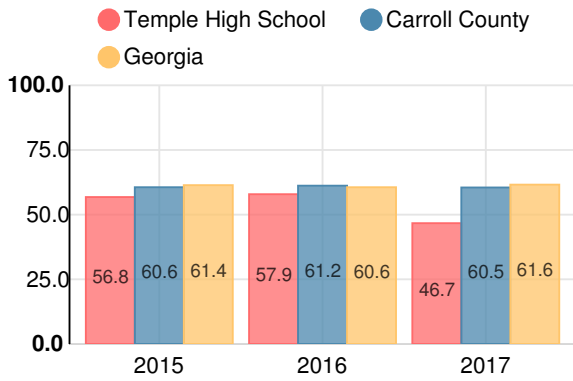

College Readiness

Percent of high school graduates who are college ready