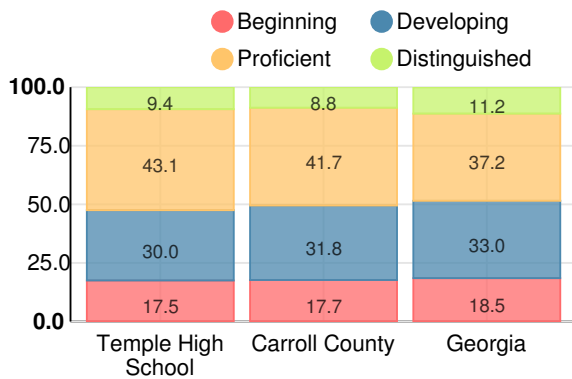

School Climate Star Rating

Financial Efficiency Star Rating

Per Pupil Expenditures

Race/Ethnicity

- Asian/Pacific Islander
- American Indian/Alaskan
- Black
- Hispanic
- Multi-racial
- White

Free/Reduced-Price Lunch (FRL)

- FRL
- Not FRL

Students with Disability (SWD)

- SWD
- Not SWD

English Language Learners (ELL)

- ELL
- Not ELL

High School

CCRPI Score

Temple High School

Indicator	2017
Achievement	36.6
Progress	40.0
Gap	6.7
Challenge	3.5
CCRPI Score	86.8

American Literature & Composition

Percent of students scoring in each performance level on 2017 Georgia Milestones

Coordinate Algebra/Algebra I

Percent of students scoring in each performance level on 2017 Georgia Milestones

Biology

Percent of students scoring in each performance level on 2017 Georgia Milestones

US History

Percent of students scoring in each performance level on 2017 Georgia Milestones