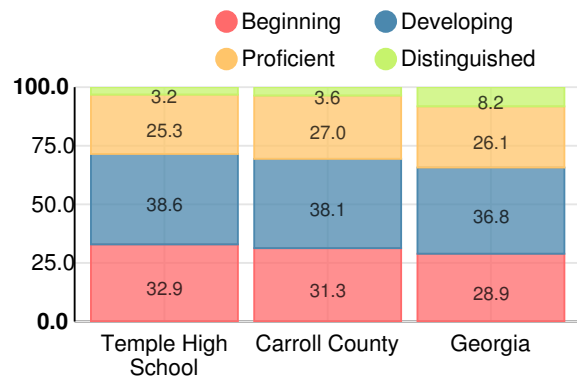

School Climate Star Rating

Financial Efficiency Star Rating

Per Pupil Expenditures

Race/Ethnicity

- Asian/Pacific Islander
- American Indian/Alaskan
- Black
- Hispanic
- Multi-racial
- White

Free/Reduced-Price Lunch (FRL)

- FRL
- Not FRL

Students with Disability (SWD)

- SWD
- Not SWD

English Language Learners (ELL)

- ELL
- Not ELL

High School

CCRPI Score

Temple High School

Indicator	2017
Achievement	36.6
Progress	40.0
Gap	6.7
Challenge	3.5
CCRPI Score	86.8

American Literature & Composition

Percent of students scoring in each performance level on 2017 Georgia Milestones

Coordinate Algebra/Algebra I

Percent of students scoring in each performance level on 2017 Georgia Milestones

Biology

Percent of students scoring in each performance level on 2017 Georgia Milestones

US History

Percent of students scoring in each performance level on 2017 Georgia Milestones