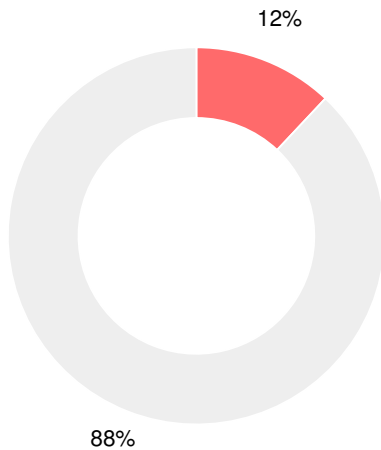

Students with Disability (SWD)

- SWD
- Not SWD