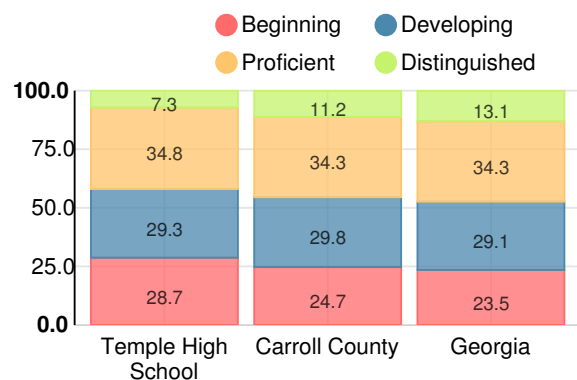

School Climate Star Rating

Financial Efficiency Star Rating

Per Pupil Expenditures

Race/Ethnicity

- Asian/Pacific Islander
- American Indian/Alaskan
- Black
- Hispanic
- Multi-racial
- White

Free/Reduced-Price Lunch (FRL)

Indicator	2017
Achievement	36.6
Progress	40.0
Gap	6.7
Challenge	3.5
CCRPI Score	86.8

American Literature & Composition

Percent of students scoring in each performance level on 2017 Georgia Milestones

Coordinate Algebra/Algebra I

Percent of students scoring in each performance level on 2017 Georgia Milestones

Biology

Percent of students scoring in each performance level on 2017 Georgia Milestones

US History

Percent of students scoring in each performance level on 2017 Georgia Milestones

College Readiness

Percent of high school graduates who are college ready

Accelerated Course Taking

Percent of high school graduates earning high school credit for accelerated enrollment

Four-Year Graduation Rate