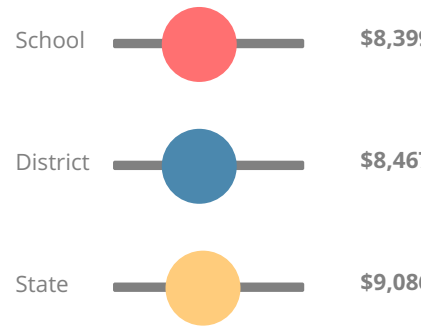

School Wide

B

86.8

Year	Temple High School
2017	B
2016	B
2015	C
2014	C
2013	C

Grade conversion	
A	90 - 100
B	80 - 89.9
C	70 - 79.9
D	60 - 69.9
F	0 - 59.9

CCRPI Single Score

Student Mobility Rate

16.5%

School Climate Star Rating

Financial Efficiency Star Rating

Per Pupil Expenditures

Race/Ethnicity

- Asian/Pacific Islander
- American Indian/Alaskan
- Black
- Hispanic
- Multi-racial
- White

Free/Reduced-Price Lunch (FRL)