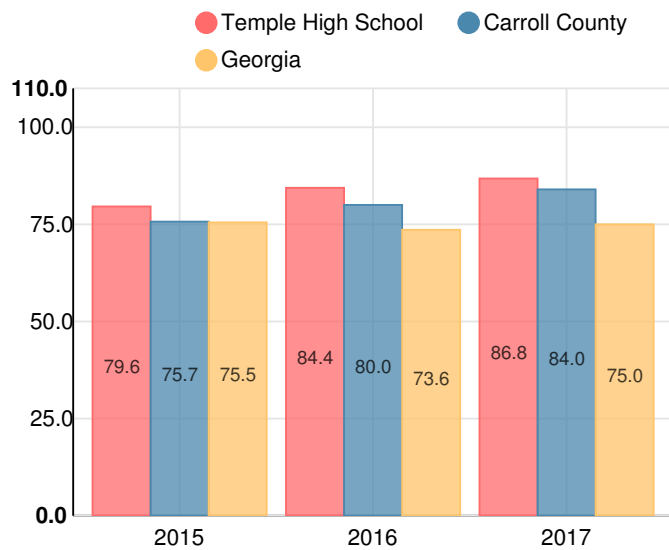

Temple High School

 589 Sage St, Temple, GA 30179

 (770)562-3218

 Grades: 9-12

 Enrollment: 650 students

 Greatest Gains (Platinum)

Performance Snapshot

- Temple High School's **overall performance is higher than 83% of schools in the state** and is higher than its district.
- Its students' **academic growth is higher than 99% of schools in the state** and higher than its district.
- **Its four-year graduation rate is 91.9%**, which is **higher than 77% of high schools in the state** and higher than its district.
- **46.7% of graduates are college ready.**
- Temple High School is **Beating the Odds**, meaning that it performs better than similar schools.

School Wide

B

86.8

Year	Temple High School
2017	B
2016	B
2015	C
2014	C
2013	C

Grade conversion	
A	90 - 100
B	80 - 89.9
C	70 - 79.9
D	60 - 69.9
F	0 - 59.9

CCRPI Single Score

Student Mobility Rate

16.5%