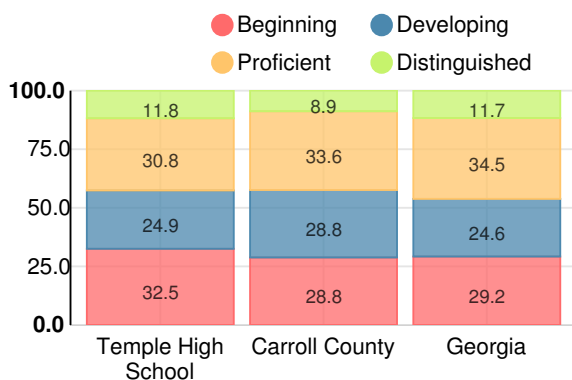

School Climate Star Rating

Financial Efficiency Star Rating

Per Pupil Expenditures

Race/Ethnicity

- Asian/Pacific Islander
- American Indian/Alaskan
- Black
- Hispanic
- Multi-racial
- White

Free/Reduced-Price Lunch (FRL)

- FRL
- Not FRL

Students with Disability (SWD)

- SWD
- Not SWD

English Language Learners (ELL)

- ELL
- Not ELL

High School

CCRPI Score

Temple High School

Indicator	2017
Achievement	36.6
Progress	40.0
Gap	6.7
Challenge	3.5
CCRPI Score	86.8

American Literature & Composition

Percent of students scoring in each performance level on 2017 Georgia Milestones

Coordinate Algebra/Algebra I

Percent of students scoring in each performance level on 2017 Georgia Milestones

Biology

Percent of students scoring in each performance level on 2017 Georgia Milestones

US History

Percent of students scoring in each performance level on 2017 Georgia Milestones