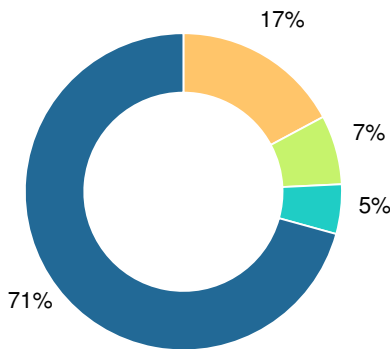

School Climate Star Rating

Financial Efficiency Star Rating

Per Pupil Expenditures

Race/Ethnicity

- Asian/Pacific Islander
- American Indian/Alaskan
- Black
- Hispanic
- Multi-racial
- White

Free/Reduced-Price Lunch (FRL)