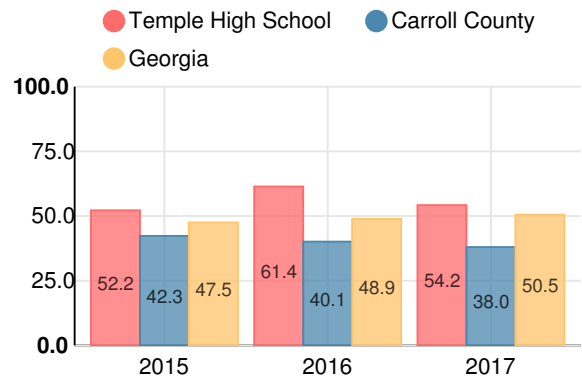

Accelerated Course Taking

Percent of high school graduates earning high school credit for accelerated enrollment