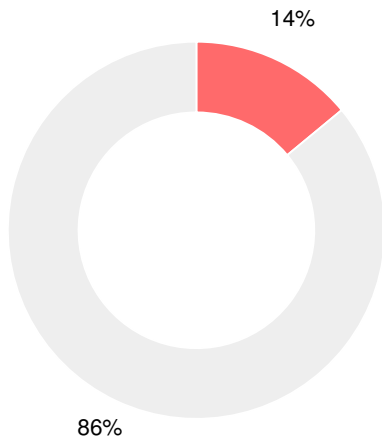

School Wide

B
84

Year	Heritage High School
2015	B
2014	C
2013	C
2012	B

Grade conversion	
A	90 - 100
B	80 - 89.9
C	70 - 79.9
D	60 - 69.9
F	0 - 59.9

CCRPI Single Score

Race/Ethnicity

- Asian/Pacific Islander
- Black
- Multi-racial
- American Indian/Alaskan
- Hispanic
- White

Free/Reduced-Price Lunch (FRL)

- FRL
- Not FRL

Students with Disability (SWD)

- SWD
- Not SWD

English Language Learners (ELL)

- ELL
- Not ELL

High School

CCRPI Score