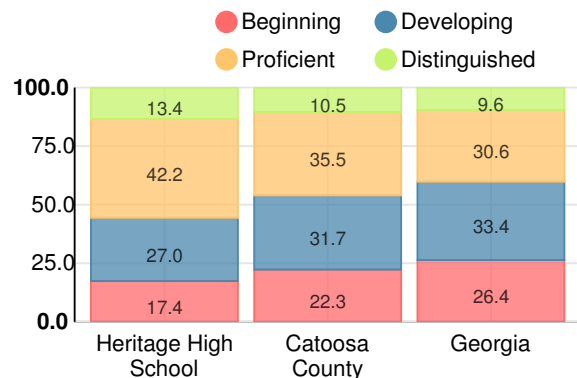

School Wide

B
84

Year	Heritage High School
2015	B
2014	C
2013	C
2012	B

Grade conversion	
A	90 - 100
B	80 - 89.9
C	70 - 79.9
D	60 - 69.9
F	0 - 59.9

CCRPI Single Score

Race/Ethnicity

- Asian/Pacific Islander
- Black
- Multi-racial
- American Indian/Alaskan
- Hispanic
- White

Free/Reduced-Price Lunch (FRL)

- FRL
- Not FRL

Students with Disability (SWD)

- SWD
- Not SWD

English Language Learners (ELL)

- ELL
- Not ELL

High School

CCRPI Score

Heritage High School

Indicator	2013
Achievement	37.5
Progress	36.8
Gap	6.7
Challenge	3.0
CCRPI Score	84.0

American Literature & Composition

Percent of students scoring in each performance level on 2015 Georgia Milestones

Coordinate Algebra

Percent of students scoring in each performance level on 2015 Georgia Milestones

Biology

Percent of students scoring in each performance level on 2015 Georgia Milestones

US History

Percent of students scoring in each performance level on 2015 Georgia Milestones