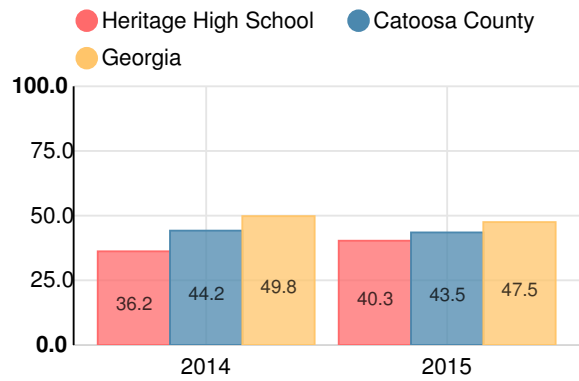

Accelerated Course Taking

Percent of high school graduates earning high school credit for accelerated enrollment