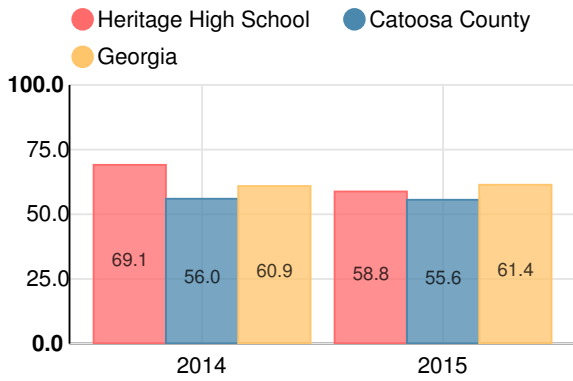

College Readiness

Percent of high school graduates who are college ready