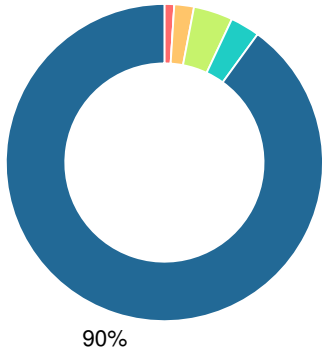

Heritage High School

3960 Poplar Springs Rd, Ringgold, GA 30736

-  (706)937-6464
-  Grades: 9-12
-  Enrollment: 1363 students

Performance Snapshot

- Heritage High School's **overall performance is higher than 83% of schools in the state** and is higher than its district.
- Its students' **academic growth is higher than 77% of schools in the state** and higher than its district.
- **Its four-year graduation rate is 90.5%**, which is **higher than 77% of high schools in the state** and higher than its district.
- **58.8% of graduates are college ready.**

School Wide

B
84

Year	Heritage High School
2015	B
2014	C
2013	C
2012	B

Grade conversion	
A	90 - 100
B	80 - 89.9
C	70 - 79.9
D	60 - 69.9
F	0 - 59.9

CCRPI Single Score

Race/Ethnicity

- Asian/Pacific Islander
- Black
- Multi-racial
- American Indian/Alaskan
- Hispanic
- White

Free/Reduced-Price Lunch (FRL)

- FRL
- Not FRL

Students with Disability (SWD)

- SWD
- Not SWD

English Language Learners (ELL)

- ELL
- Not ELL

High School

CCRPI Score