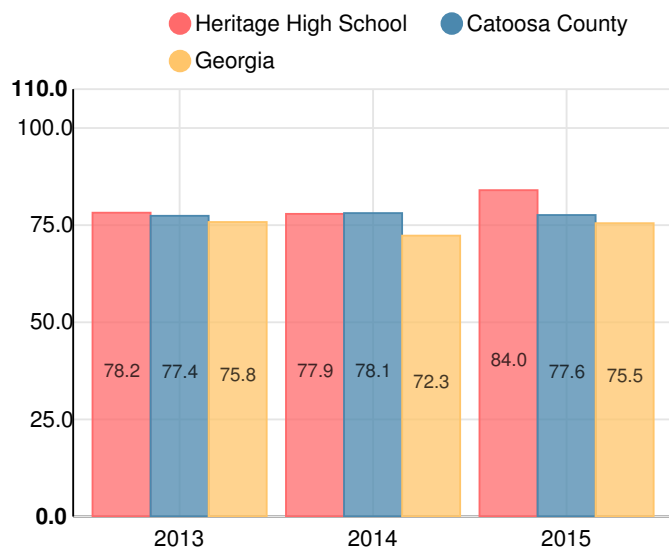

Heritage High School

3960 Poplar Springs Rd, Ringgold, GA 30736

-  (706)937-6464
-  Grades: 9-12
-  Enrollment: 1363 students

Performance Snapshot

- Heritage High School's **overall performance is higher than 83% of schools in the state** and is higher than its district.
- Its students' **academic growth is higher than 77% of schools in the state** and higher than its district.
- **Its four-year graduation rate is 90.5%**, which is **higher than 77% of high schools in the state** and higher than its district.
- **58.8% of graduates are college ready.**

School Wide

B
84

Year	Heritage High School
2015	B
2014	C
2013	C
2012	B

Grade conversion	
A	90 - 100
B	80 - 89.9
C	70 - 79.9
D	60 - 69.9
F	0 - 59.9

CCRPI Single Score

Race/Ethnicity

- Asian/Pacific Islander
- Black
- Multi-racial
- American Indian/Alaskan
- Hispanic
- White