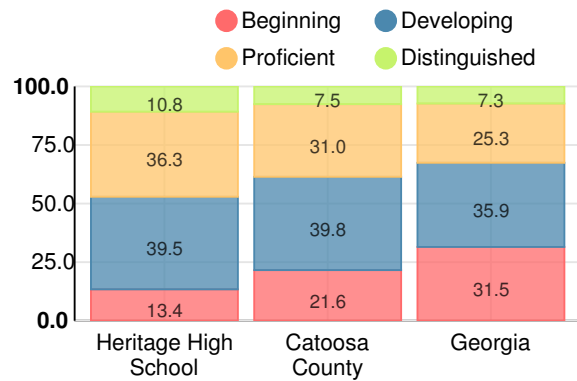

School Wide

B
84

Year	Heritage High School
2015	B
2014	C
2013	C
2012	B

Grade conversion	
A	90 - 100
B	80 - 89.9
C	70 - 79.9
D	60 - 69.9
F	0 - 59.9

CCRPI Single Score

Race/Ethnicity

- Asian/Pacific Islander
- Black
- Multi-racial
- American Indian/Alaskan
- Hispanic
- White

Free/Reduced-Price Lunch (FRL)

- FRL
- Not FRL

Students with Disability (SWD)

- SWD
- Not SWD

English Language Learners (ELL)

- ELL
- Not ELL

High School

CCRPI Score

Heritage High School

Indicator	2013
Achievement	37.5
Progress	36.8
Gap	6.7
Challenge	3.0
CCRPI Score	84.0

American Literature & Composition

Percent of students scoring in each performance level on 2015 Georgia Milestones

Coordinate Algebra

Percent of students scoring in each performance level on 2015 Georgia Milestones

Biology

Percent of students scoring in each performance level on 2015 Georgia Milestones

US History

Percent of students scoring in each performance level on 2015 Georgia Milestones