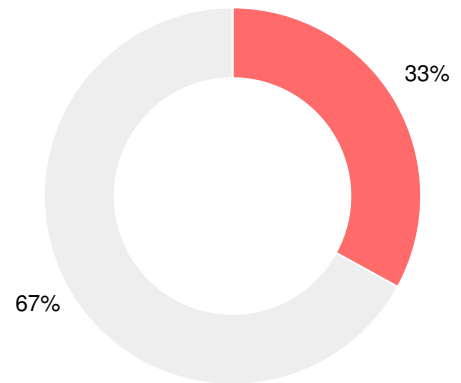

School Wide

B
84

Year	Heritage High School
2015	B
2014	C
2013	C
2012	B

Grade conversion	
A	90 - 100
B	80 - 89.9
C	70 - 79.9
D	60 - 69.9
F	0 - 59.9

CCRPI Single Score

Race/Ethnicity

- Asian/Pacific Islander
- Black
- Multi-racial
- American Indian/Alaskan
- Hispanic
- White

Free/Reduced-Price Lunch (FRL)

- FRL
- Not FRL

Students with Disability (SWD)

- SWD
- Not SWD

English Language Learners (ELL)

- ELL
- Not ELL

High School

CCRPI Score