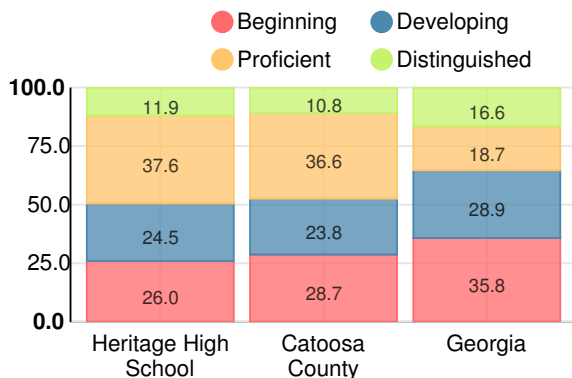

School Wide

B
84

Year	Heritage High School
2015	B
2014	C
2013	C
2012	B

Grade conversion	
A	90 - 100
B	80 - 89.9
C	70 - 79.9
D	60 - 69.9
F	0 - 59.9

CCRPI Single Score

Race/Ethnicity

- Asian/Pacific Islander
- Black
- Multi-racial
- American Indian/Alaskan
- Hispanic
- White

Free/Reduced-Price Lunch (FRL)

- FRL
- Not FRL

Students with Disability (SWD)

- SWD
- Not SWD

English Language Learners (ELL)

- ELL
- Not ELL

High School

CCRPI Score

Heritage High School

Indicator	2013
Achievement	37.5
Progress	36.8
Gap	6.7
Challenge	3.0
CCRPI Score	84.0

American Literature & Composition

Percent of students scoring in each performance level on 2015 Georgia Milestones

Coordinate Algebra

Percent of students scoring in each performance level on 2015 Georgia Milestones

Biology

Percent of students scoring in each performance level on 2015 Georgia Milestones

US History

Percent of students scoring in each performance level on 2015 Georgia Milestones