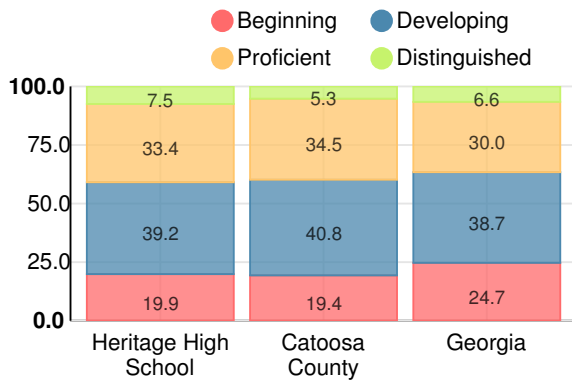

School Wide

B
84

Year	Heritage High School
2015	B
2014	C
2013	C
2012	B

Grade conversion	
A	90 - 100
B	80 - 89.9
C	70 - 79.9
D	60 - 69.9
F	0 - 59.9

CCRPI Single Score

Race/Ethnicity

- Asian/Pacific Islander
- Black
- Multi-racial
- American Indian/Alaskan
- Hispanic
- White

Free/Reduced-Price Lunch (FRL)

- FRL
- Not FRL

Students with Disability (SWD)

- SWD
- Not SWD

English Language Learners (ELL)

- ELL
- Not ELL

High School

CCRPI Score

Heritage High School

Indicator	2013
Achievement	37.5
Progress	36.8
Gap	6.7
Challenge	3.0
CCRPI Score	84.0

American Literature & Composition

Percent of students scoring in each performance level on 2015 Georgia Milestones

Coordinate Algebra

Percent of students scoring in each performance level on 2015 Georgia Milestones

Biology

Percent of students scoring in each performance level on 2015 Georgia Milestones

US History

Percent of students scoring in each performance level on 2015 Georgia Milestones