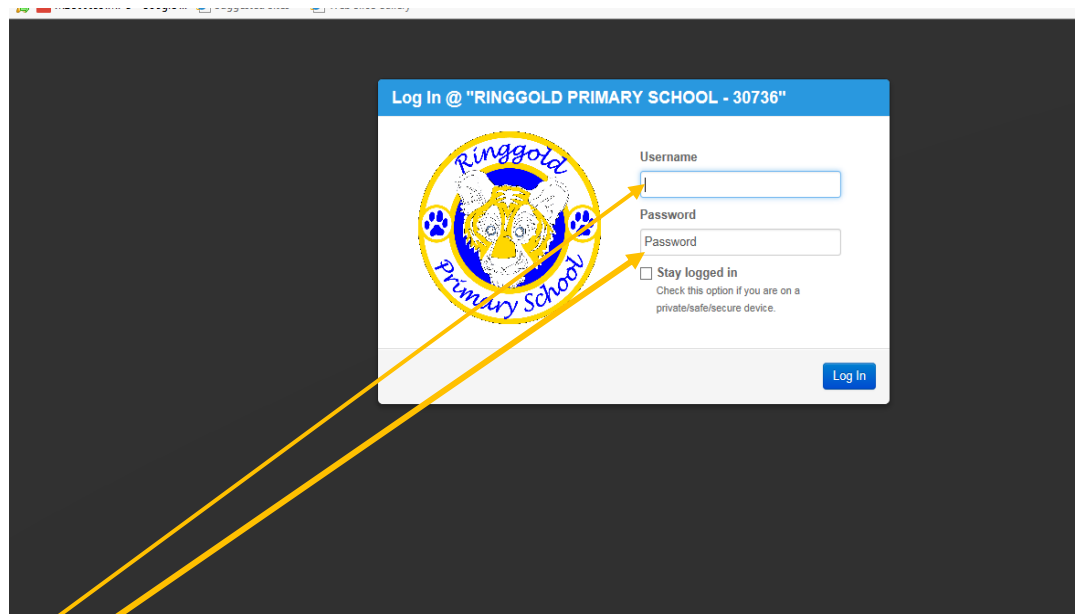

INSTRUCTIONS FOR eBooks in Destiny

1st- Click on Destiny Discover

The screen will change to this

Student's logins match Google accounts:
Example Student:
Kelly Ann Smith with
student # 1234567
and birthdate of Jan 1,
2008