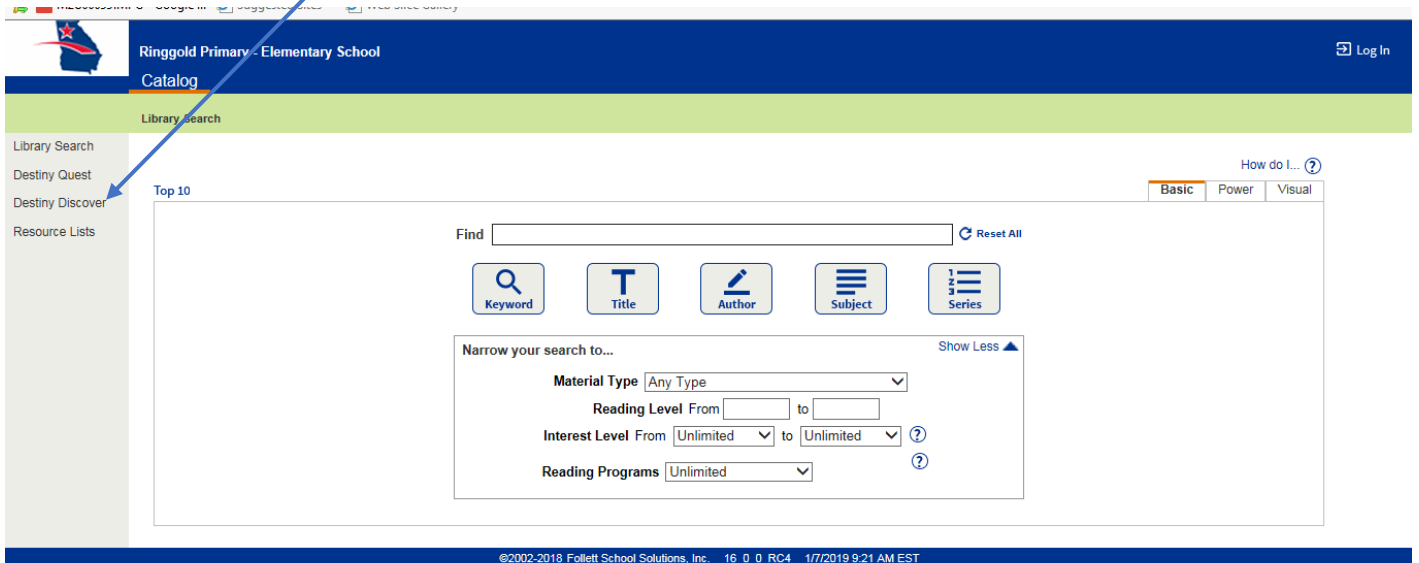

INSTRUCTIONS FOR eBooks in Destiny

1st- Click on Destiny Discover

The screen will change to this

Student's logins match Google accounts:
Example Student:
Kelly Ann Smith with
student # 1234567
and birthdate of Jan 1,
2008