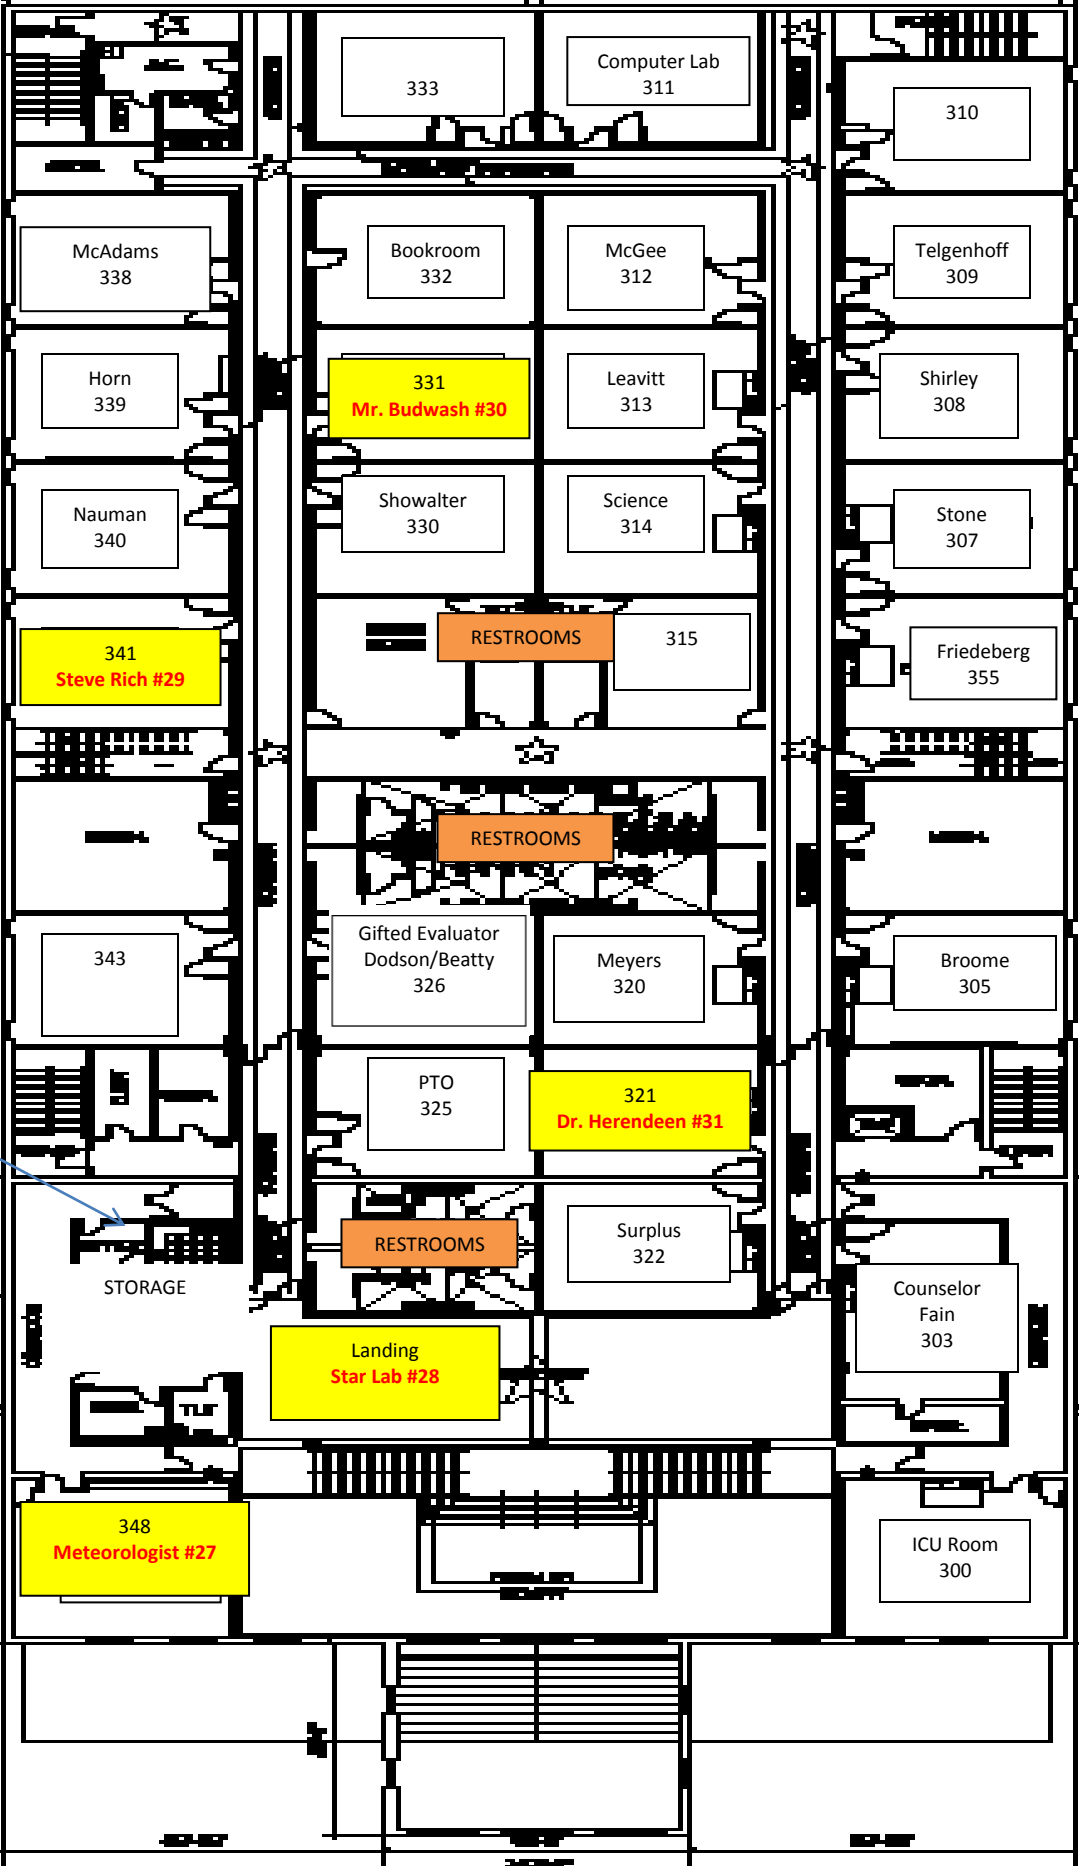

Anderson
162

151
Dentist #2

RESTROOMS

206
DPD Crime Scene #12

173
Skillings #13

Morrison
167

Bleakley
148

Conference Room

Cafeteria

RESTROOMS

Office Manager

Speedometry #17

Lobby
Check-in
Hoverboards, ActivTable, Robots

OR

STEM
DAY-
Upper
Floor

2015 STEM Day Lunch Schedule