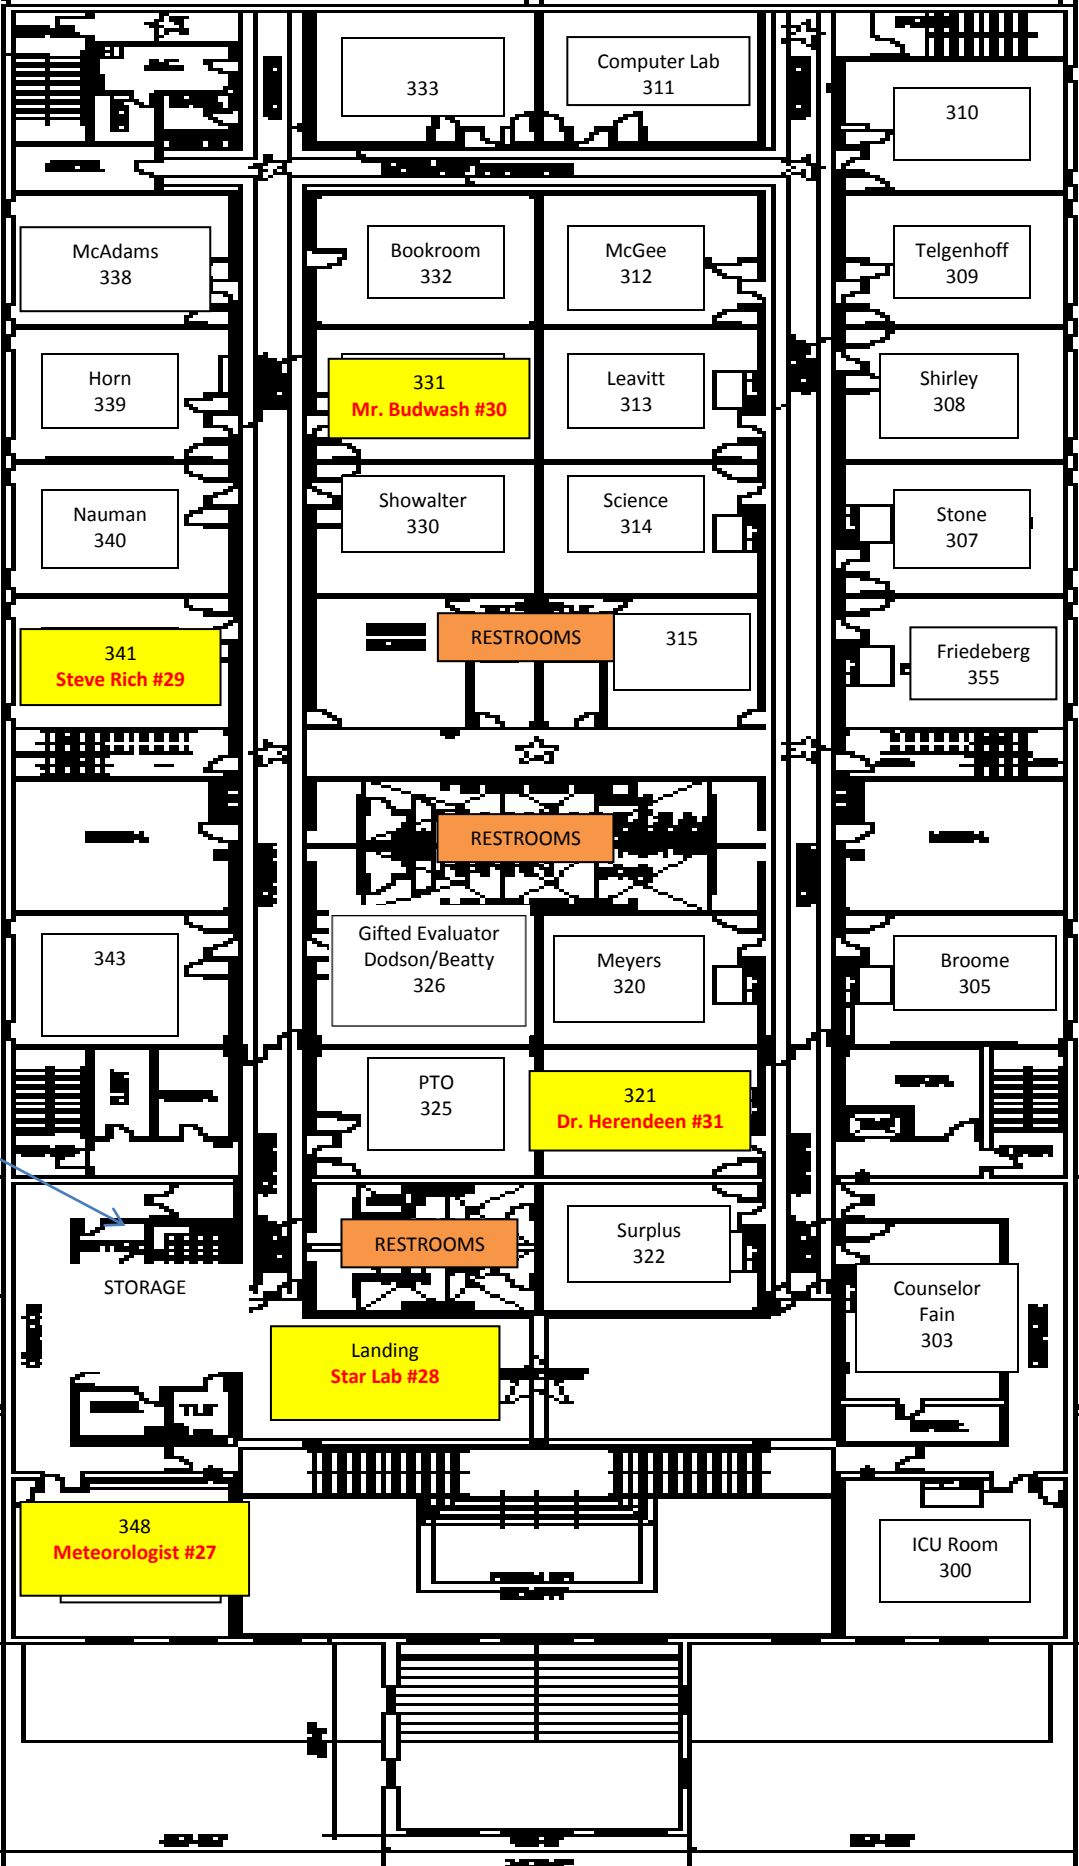

Anderson  
162

151  
Dentist #2

RESTROOMS

206  
DPD Crime Scene #12

173  
Skillings #13

Morrison  
167

Bleakley  
148

Conference Room

Cafeteria

RESTROOMS

Office Manager

Speedometry #17

Lobby  
Check-in  
Hoverboards, ActivTable, Robots

OR

STEM  
DAY-  
Upper  
Floor