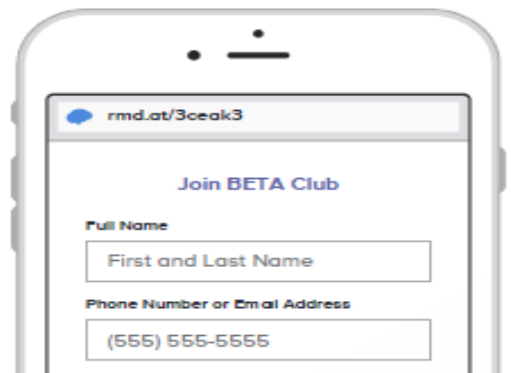

Attendance is mandatory to all meetings!

Next Meeting December 5th – club photos Dec. 13th

Pick a way to receive messages for BETA Club:

A If you have a smartphone, get push notifications.

On your iPhone or Android phone, open your web browser and go to the following link:

rmd.at/3ceak3

Follow the instructions to sign up for Remind. You'll be prompted to download the mobile app.

B If you don't have a smartphone, get text notifications.

Text the message @3ceak3 to the number 81010.