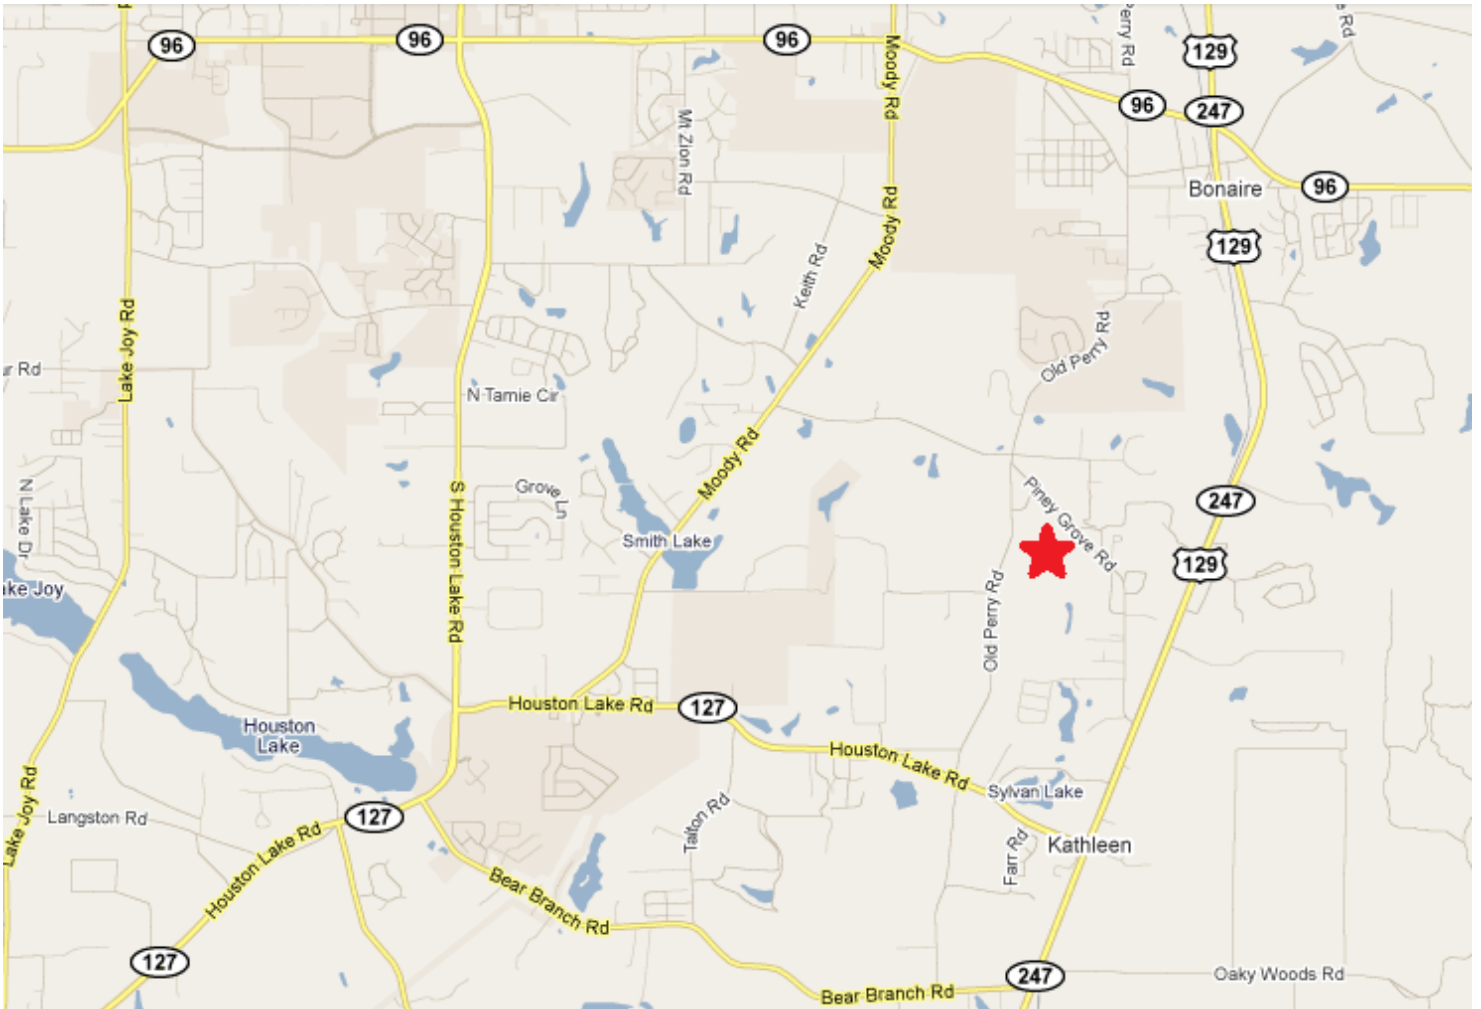

## ***From Interstate 75***

Take exit 142 Houser's Mill Rd/ Hwy 96.  
Drive east for 8.9 miles.  
Turn right on Old Perry Rd.  
Veterans High School will be on the left in 2.3 miles

## ***From Highway 247 (traveling south)***

Drive South on Hwy 247.  
Turn right at Hwy 96.  
Take the 2<sup>nd</sup> left onto Old Perry Rd.  
Veterans High School will be on the left in 2.3 miles

## ***From Highway 127***

Drive East towards Hwy 247.  
Pass Moody Rd and continue for 2 miles  
Turn left onto Old Perry Rd.  
Veterans High School will be on your right in 1.7 miles

## ***From Highway 247 (traveling north)***

Drive North on Hwy 247  
Turn left at Hwy 96.  
Take the 2<sup>nd</sup> left onto Old Perry Rd.  
Veterans High School will be on the left in 2.3 miles