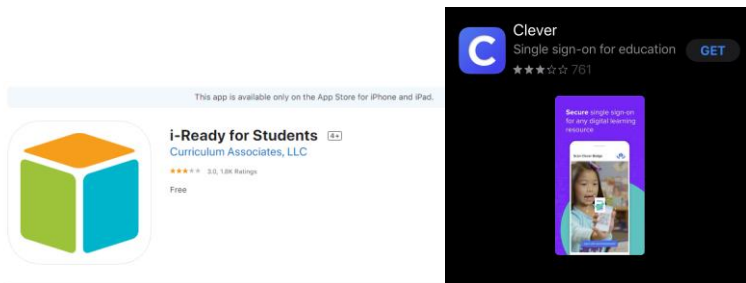

- 1.) Open the clever app.
- 2.) Login with email address and password.
- 4.) Click okay to open in the i-Ready app.