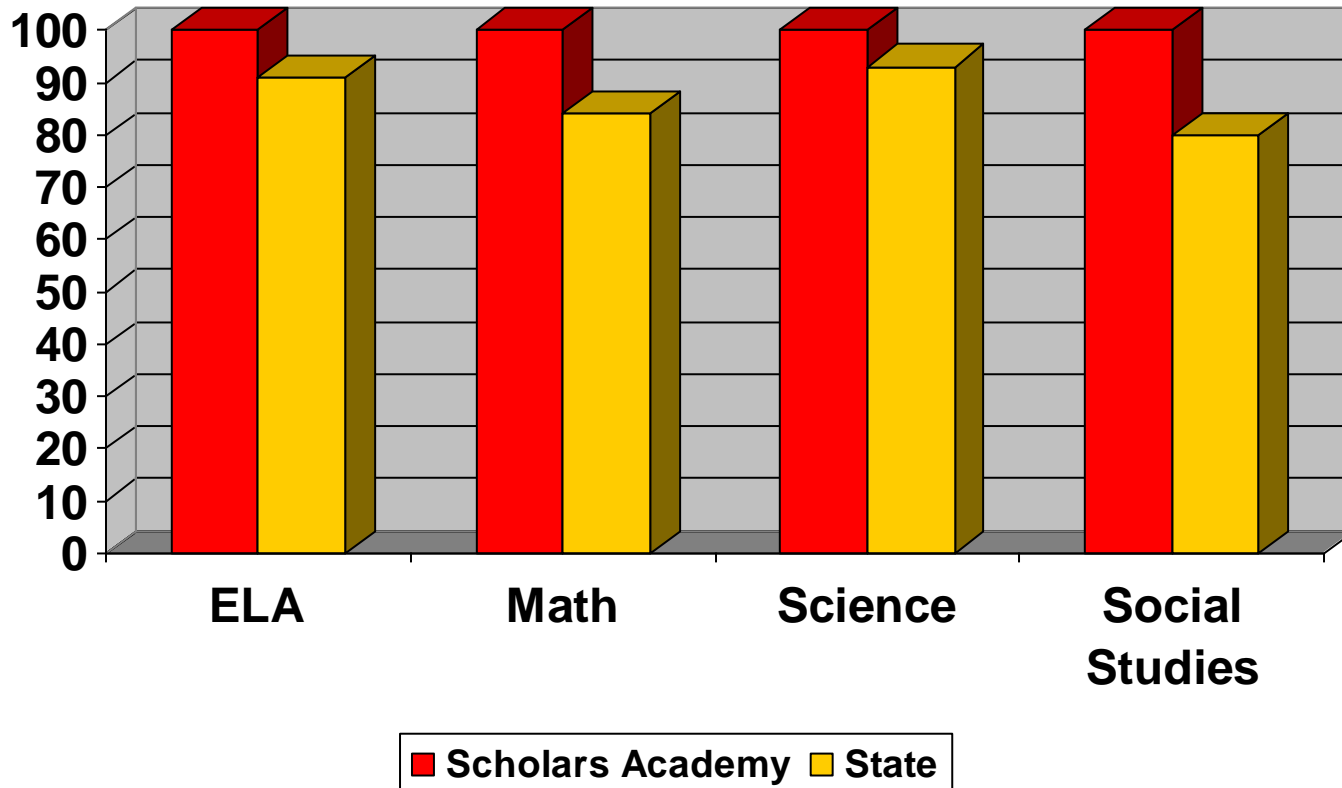

# Scholars Academy Pass Rate on GHSGT Spring 2011 - Grade 11 First Time Test Takers

# Scholars Academy Performance Level on GHSGT Spring 2011 - ELA 100% Pass Rate