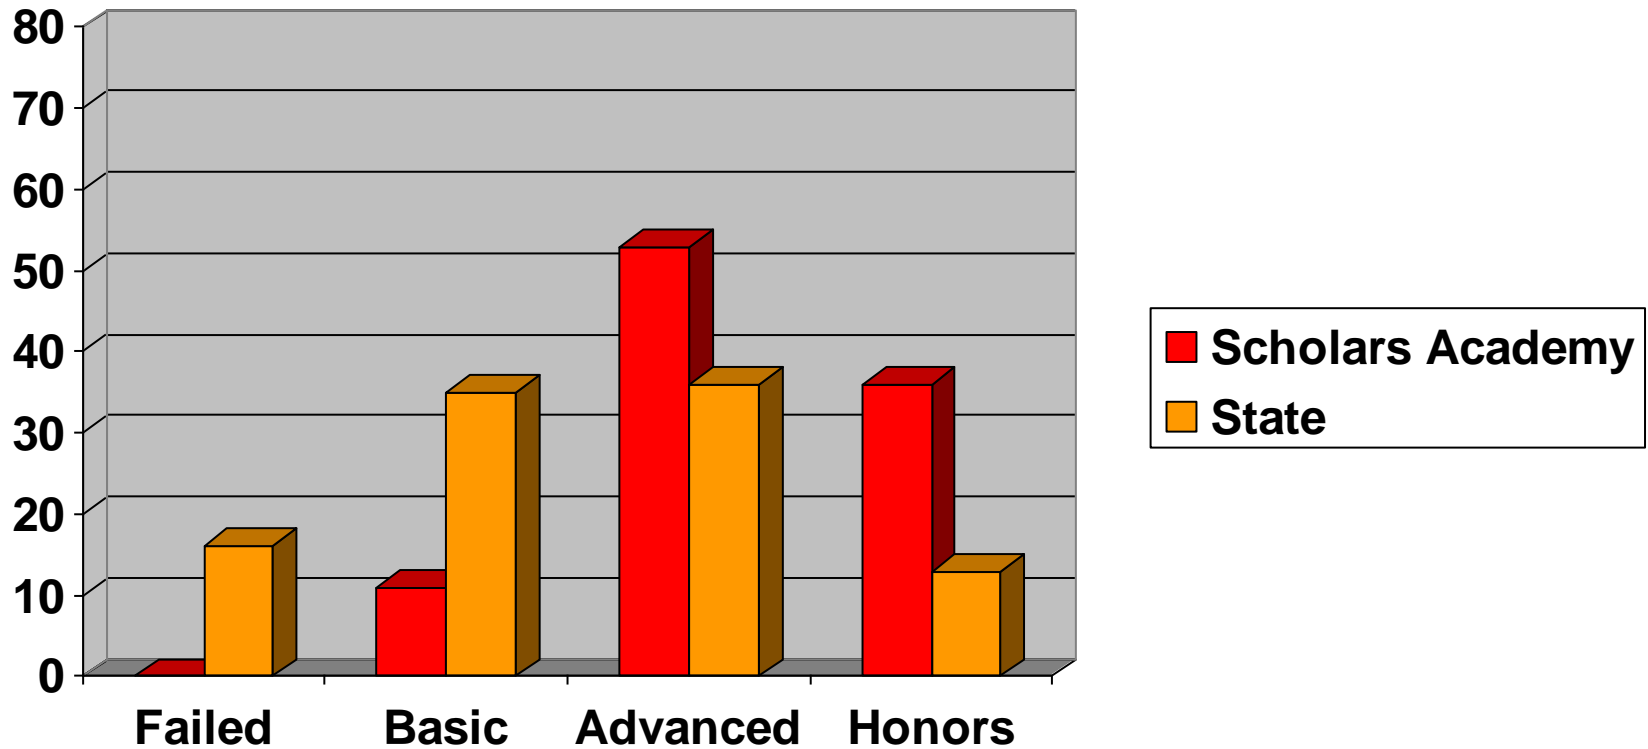

Scholars Academy Performance Level on GHSGT Spring 2011 - Math 100% Pass Rate