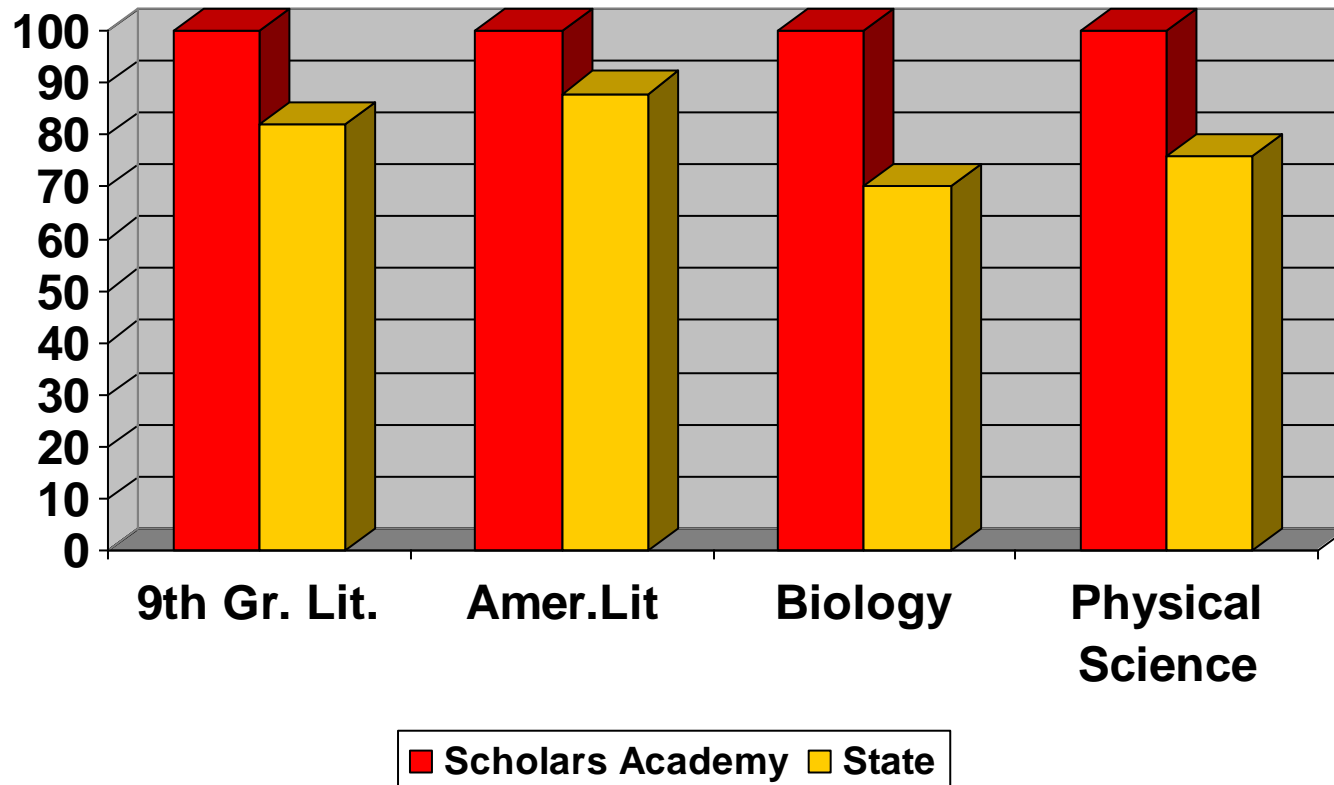

Scholars Academy Pass Rate on EOCT Spring 2011