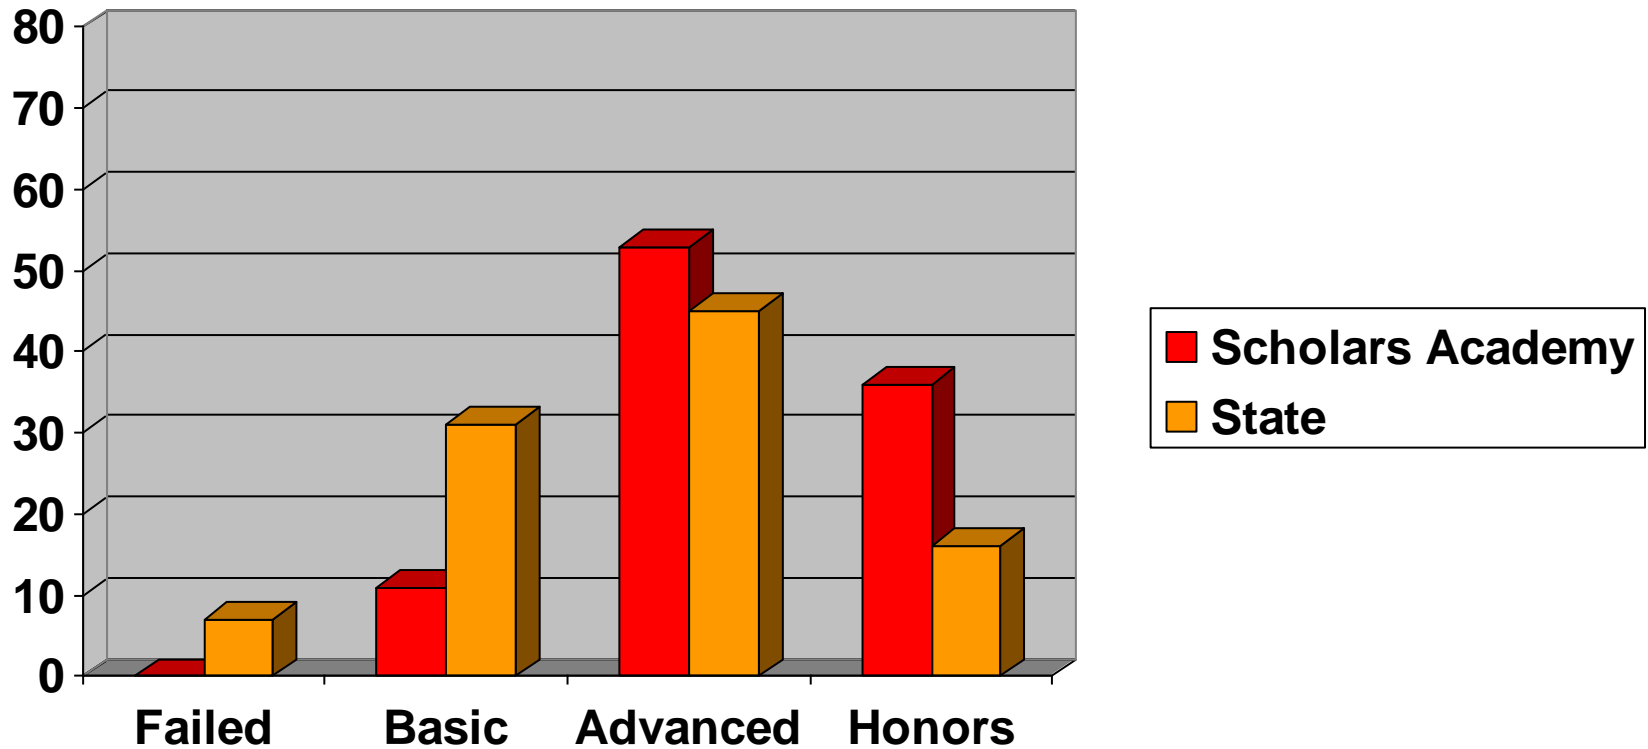

Scholars Academy Performance Level on GHSGT Spring 2011 - Science 100% Pass Rate