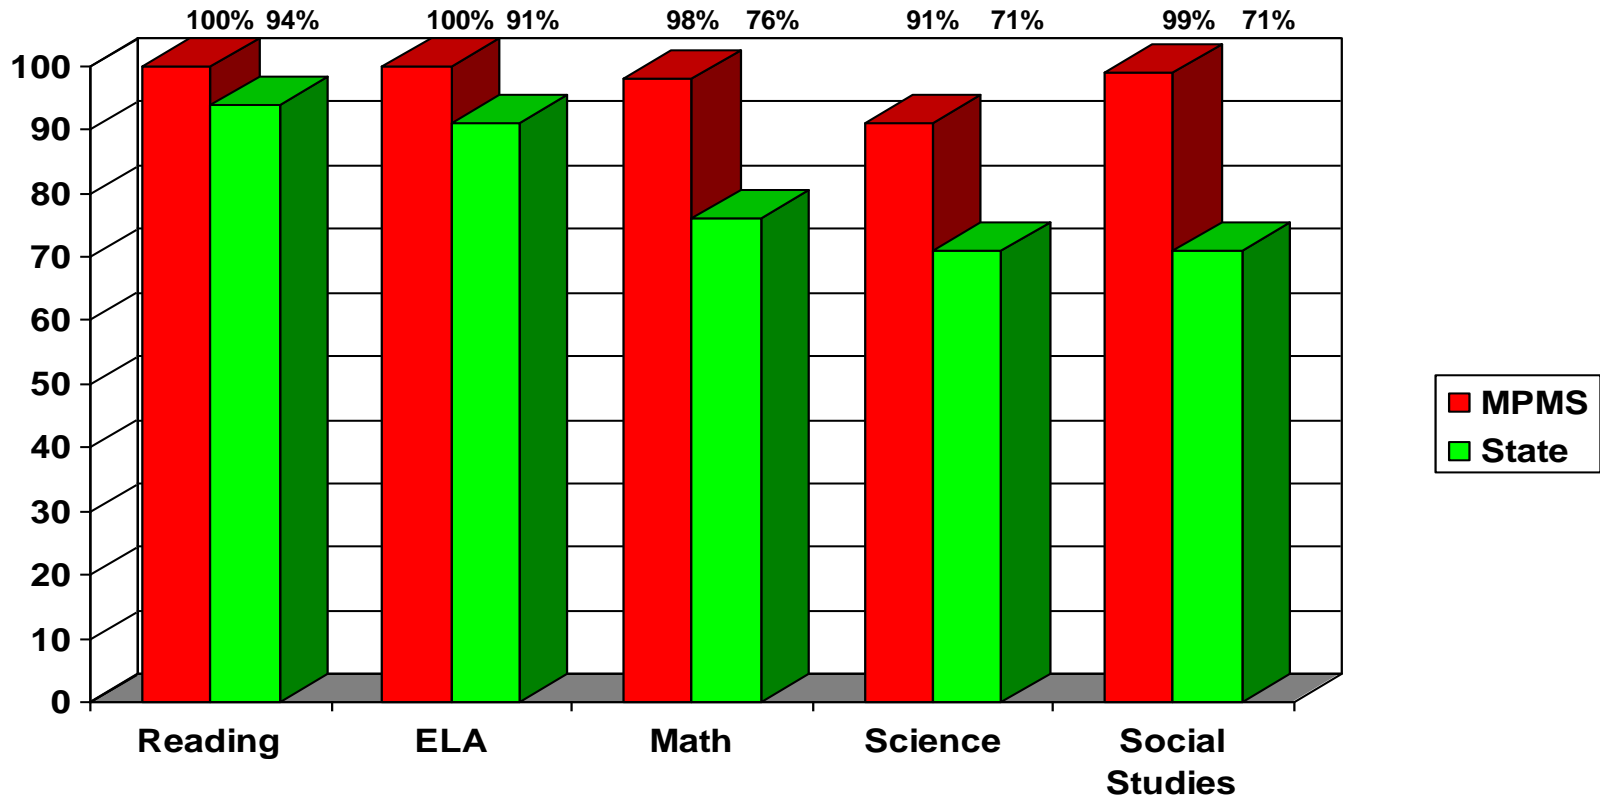

MPMS 6th Grade CRCT Passing Rate Compared to State Scholars Academy 2011