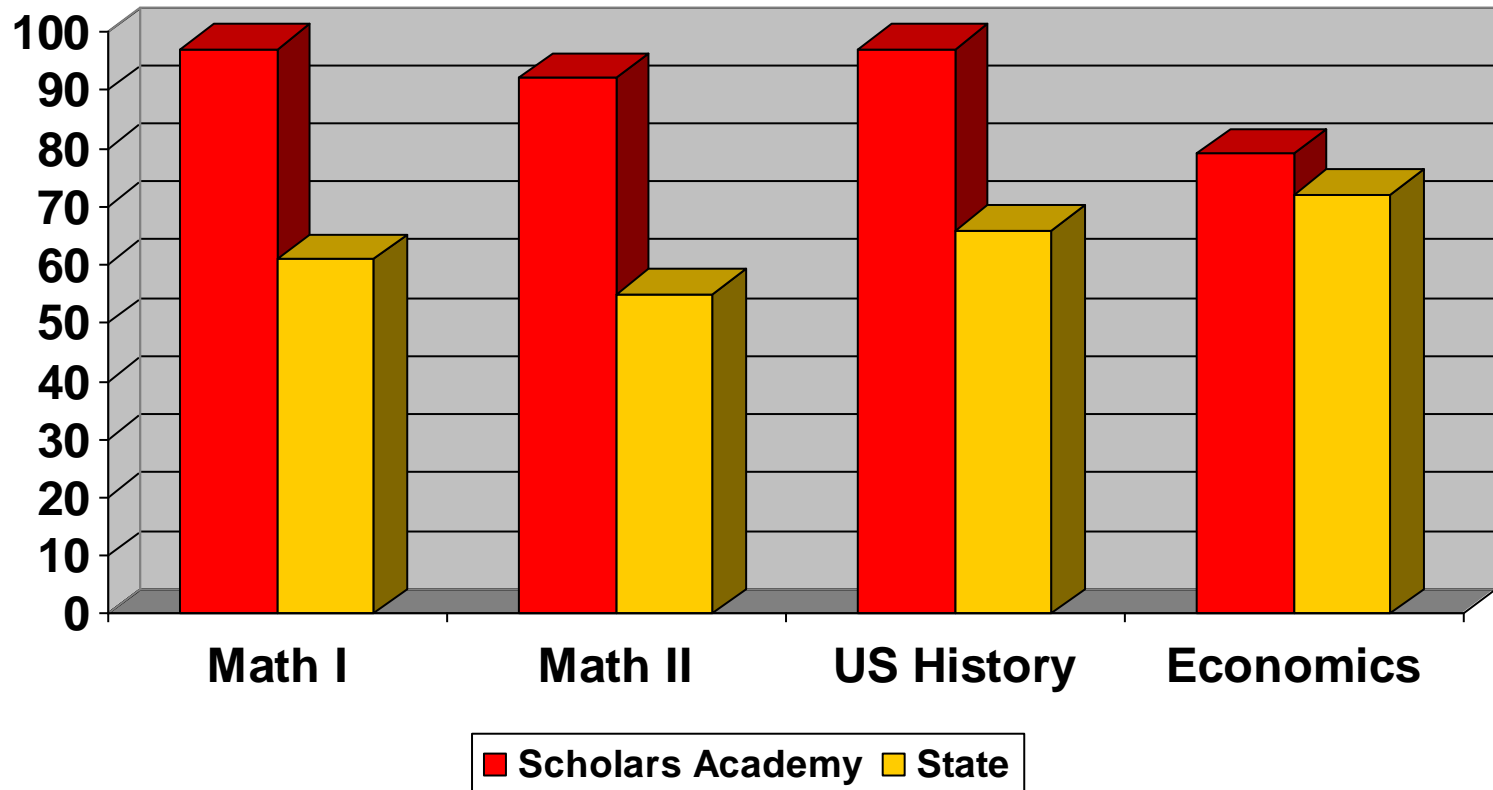

Scholars Academy Pass Rate on EOCT Spring 2011