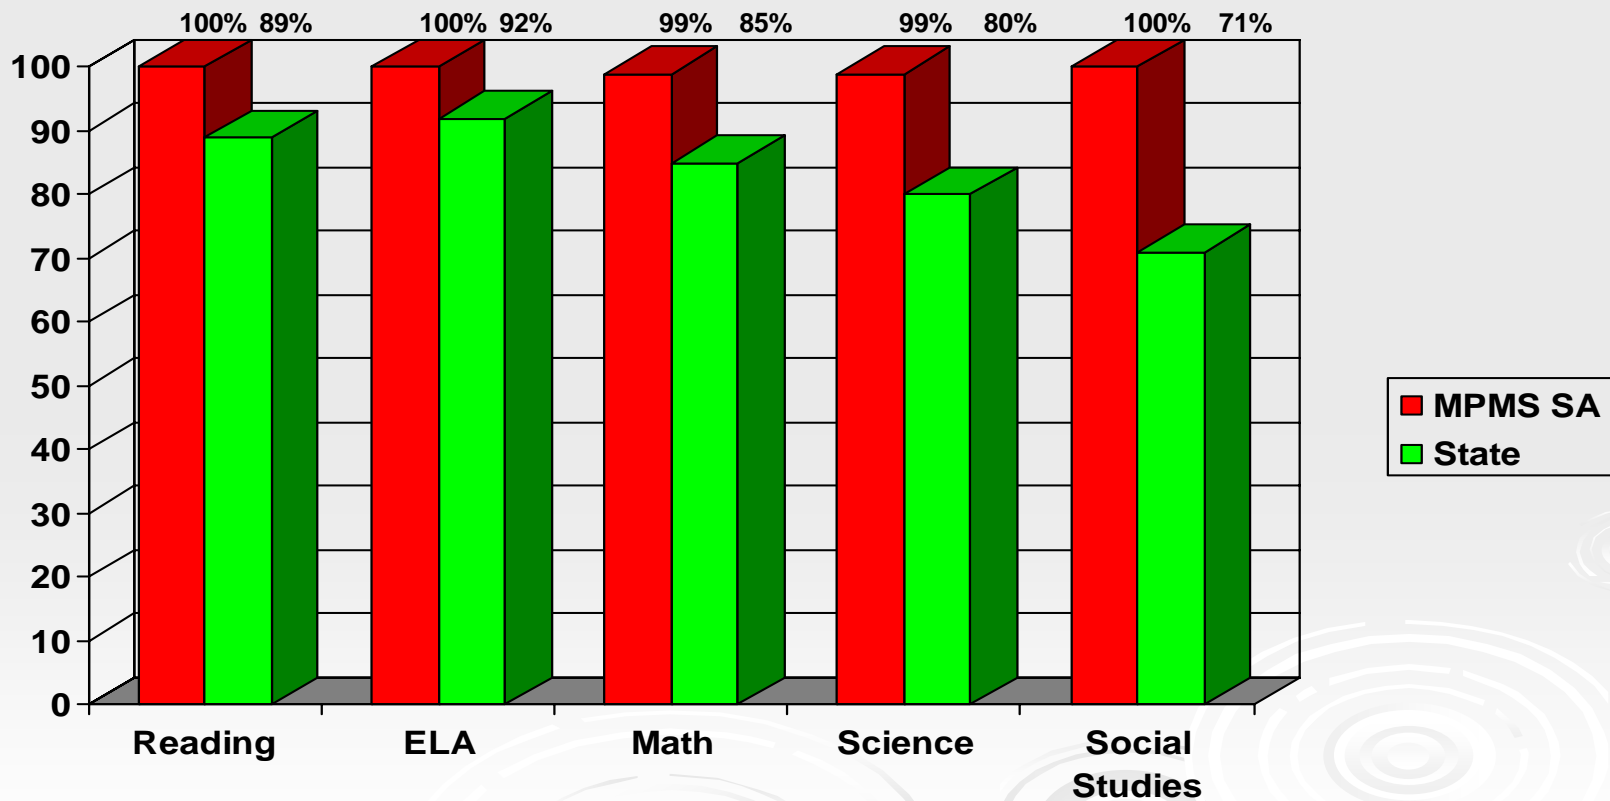

6th Grade CRCT Scholars Academy 2010

7th Grade CRCT Scholars Academy 2010

8th Grade CRCT Scholars Academy 2010

6th Grade CRCT

Passing Rate Compared to State Scholars Academy 2010

7th Grade CRCT

Passing Rate Compared to State Scholars Academy 2010

8th Grade CRCT

Passing Rate Compared to State Scholars Academy 2010

Scholars Academy Pass Rate on GHSGT Spring 2010 - Grade 11 First Time Test Takers

Scholars Academy Performance Level on GHSGT Spring 2010 - ELA 100% Pass Rate