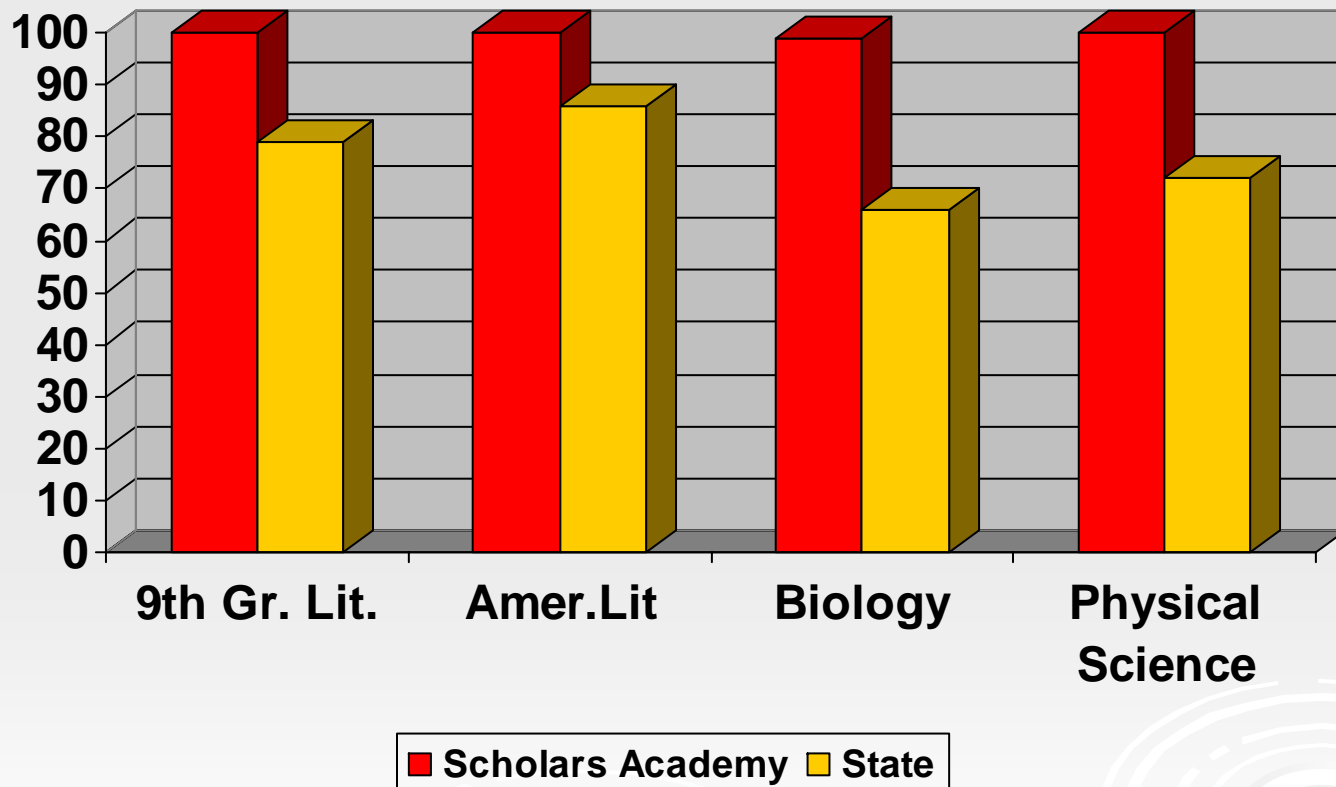

Scholars Academy Pass Rate on EOCT Spring 2010