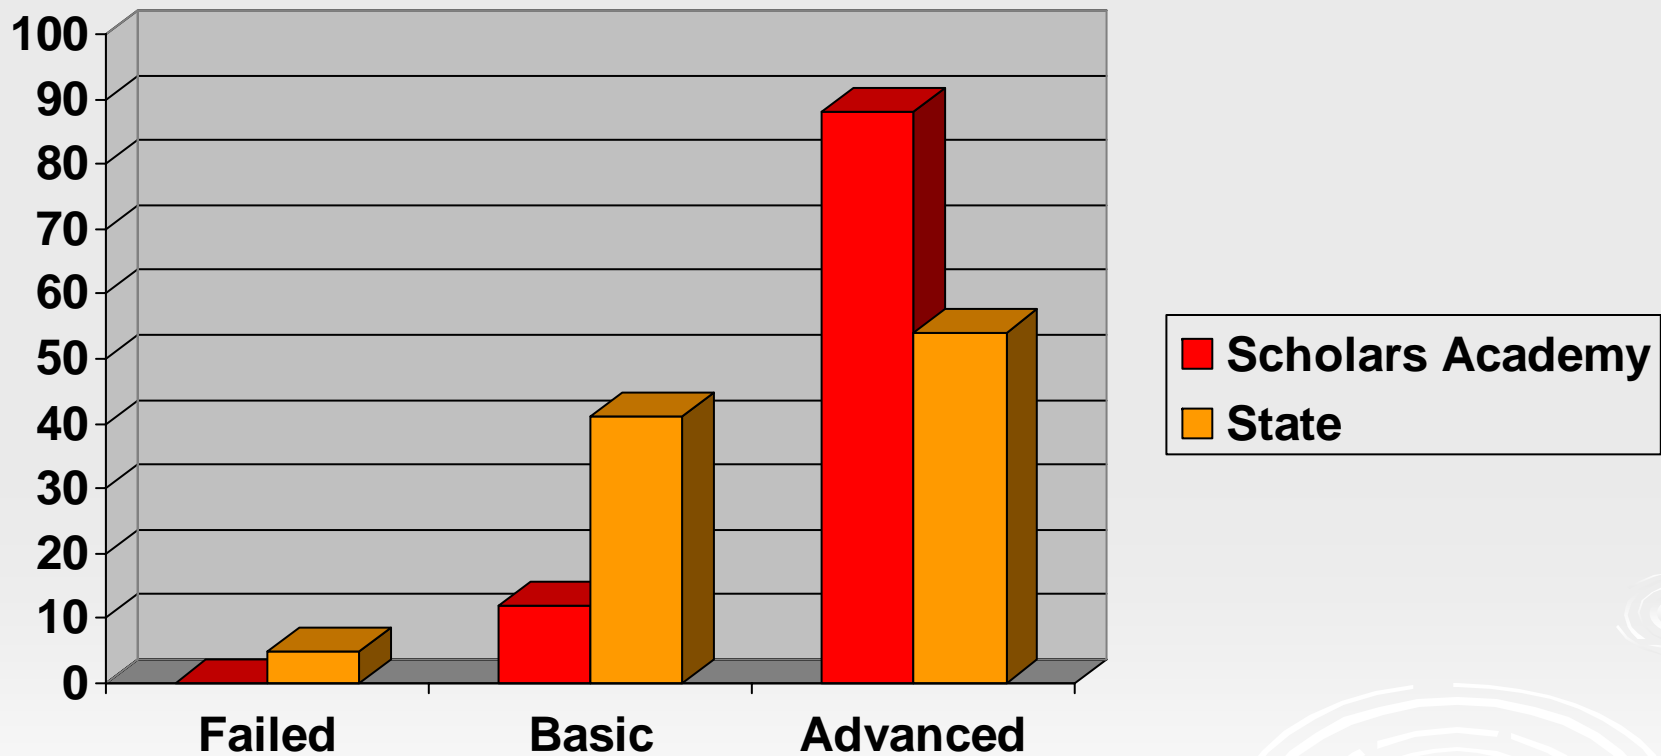

8th Grade CRCT

Passing Rate Compared to State Scholars Academy 2010

Scholars Academy Pass Rate on GHSGT Spring 2010 - Grade 11 First Time Test Takers

Scholars Academy Performance Level on GHSGT Spring 2010 - ELA 100% Pass Rate

Scholars Academy Performance Level on GHSGT Spring 2010 - Math 100% Pass Rate

Scholars Academy Performance Level on GHSGT Spring 2010 - Science 100% Pass Rate

Scholars Academy Performance Level on GHSGT Spring 2010 - Social Studies 97% Pass Rate