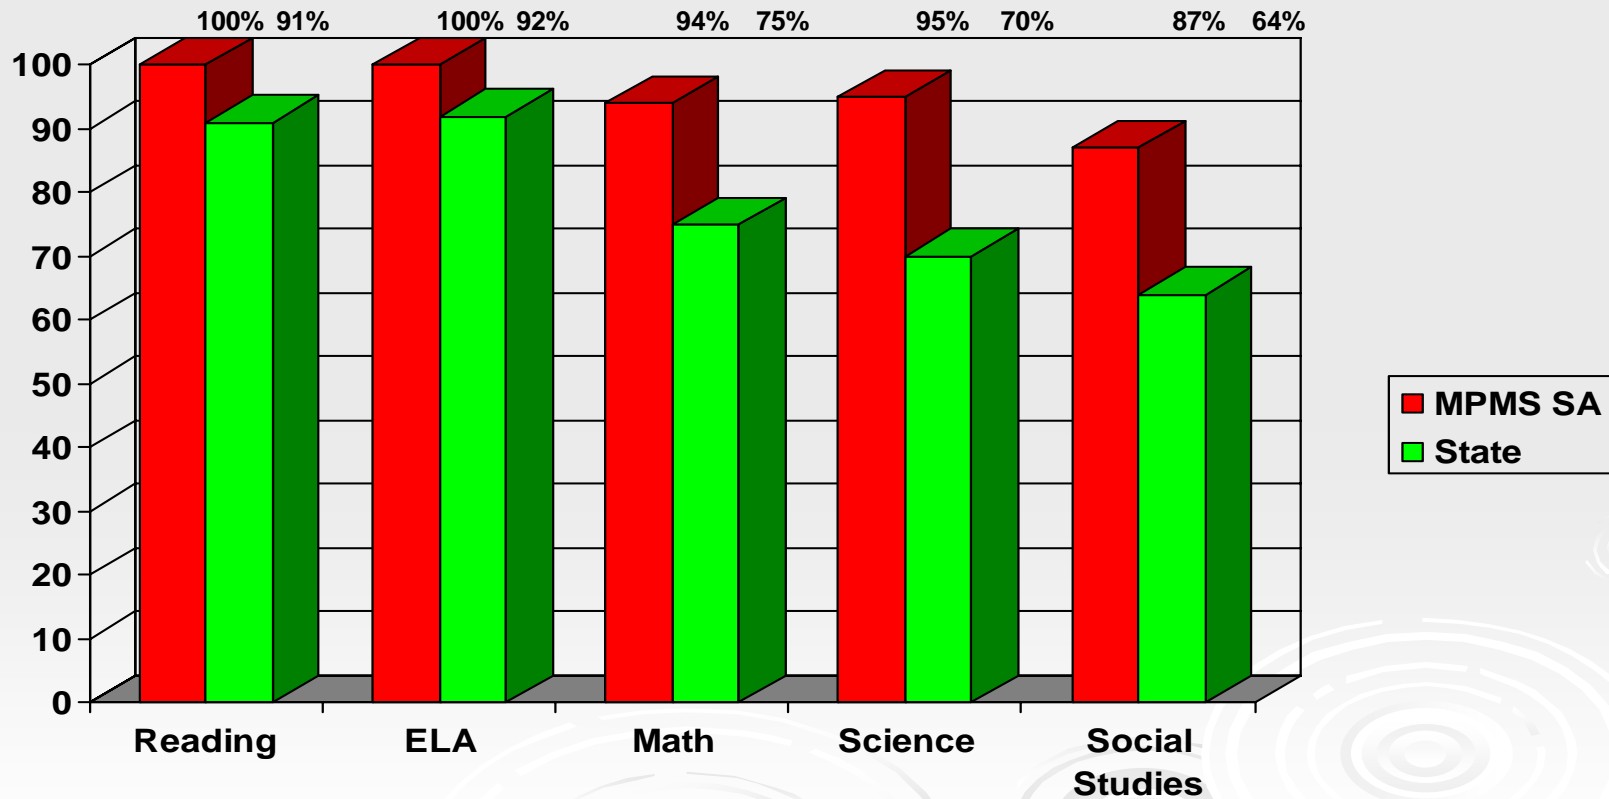

6th Grade CRCT Scholars Academy 2010

7th Grade CRCT Scholars Academy 2010

8th Grade CRCT Scholars Academy 2010

6th Grade CRCT

Passing Rate Compared to State Scholars Academy 2010

7th Grade CRCT

Passing Rate Compared to State Scholars Academy 2010

8th Grade CRCT

Passing Rate Compared to State Scholars Academy 2010

Scholars Academy Pass Rate on GHSGT Spring 2010 - Grade 11 First Time Test Takers

Scholars Academy Performance Level on GHSGT Spring 2010 - ELA 100% Pass Rate