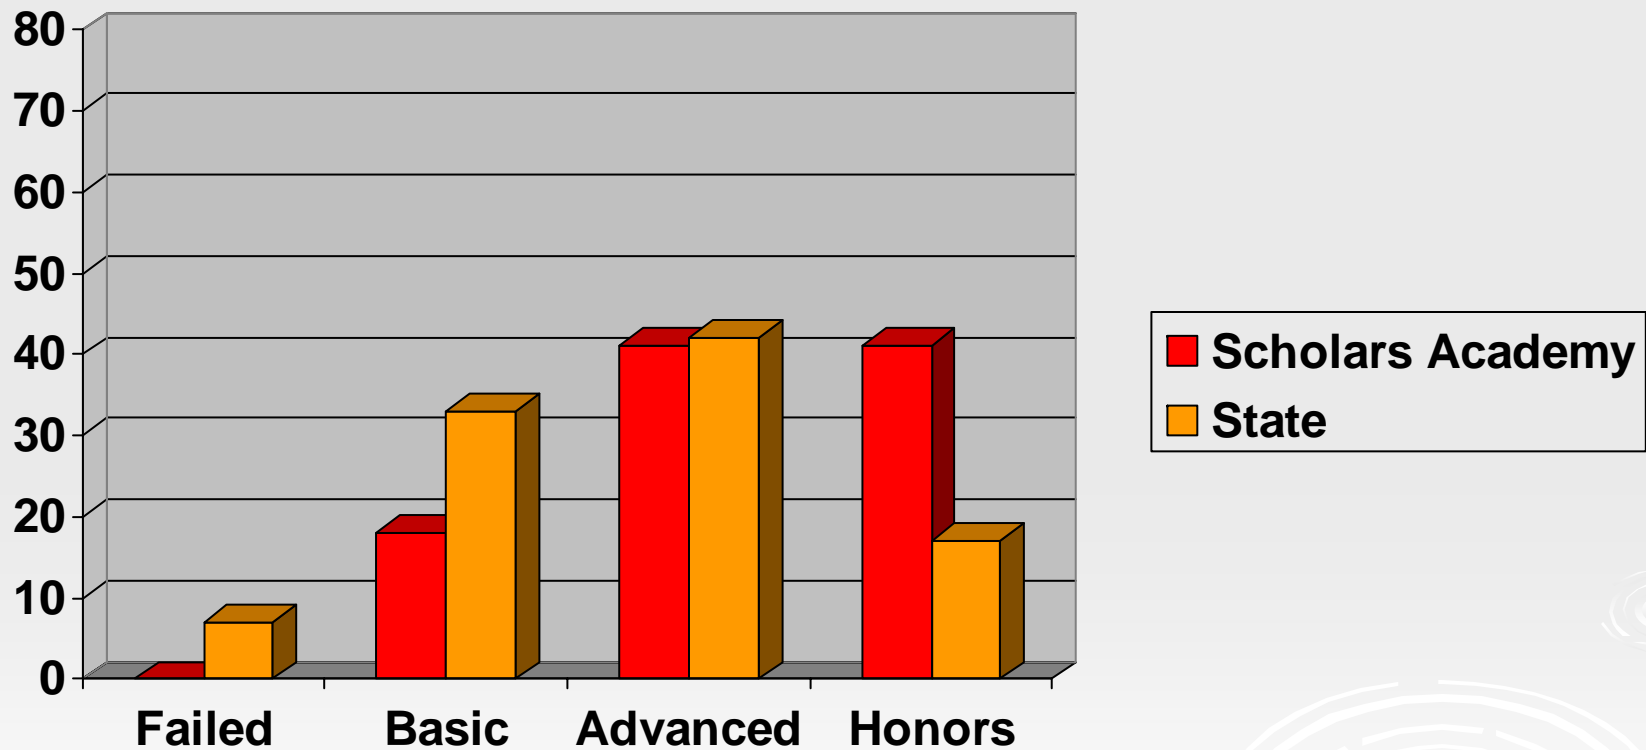

8th Grade CRCT

Passing Rate Compared to State Scholars Academy 2010

Scholars Academy Pass Rate on GHSGT Spring 2010 - Grade 11 First Time Test Takers

Scholars Academy Performance Level on GHSGT Spring 2010 - ELA 100% Pass Rate

Scholars Academy Performance Level on GHSGT Spring 2010 - Math 100% Pass Rate

Scholars Academy Performance Level on GHSGT Spring 2010 - Science 100% Pass Rate

Scholars Academy Performance Level on GHSGT Spring 2010 - Social Studies 97% Pass Rate