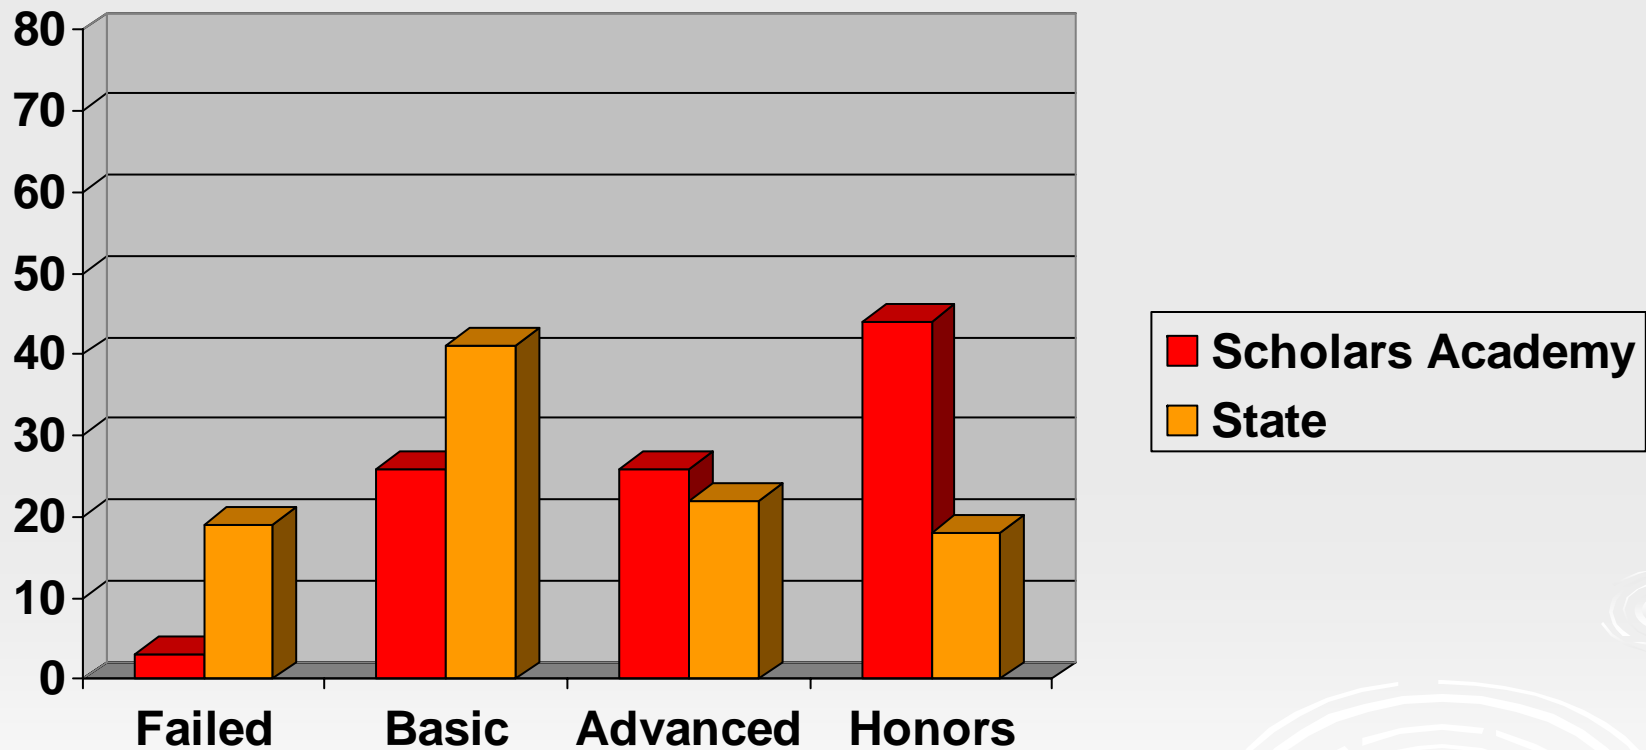

8th Grade CRCT

Passing Rate Compared to State Scholars Academy 2010

Scholars Academy Pass Rate on GHSGT Spring 2010 - Grade 11 First Time Test Takers

Scholars Academy Performance Level on GHSGT Spring 2010 - ELA 100% Pass Rate

Scholars Academy Performance Level on GHSGT Spring 2010 - Math 100% Pass Rate

Scholars Academy Performance Level on GHSGT Spring 2010 - Science 100% Pass Rate

Scholars Academy Performance Level on GHSGT Spring 2010 - Social Studies 97% Pass Rate