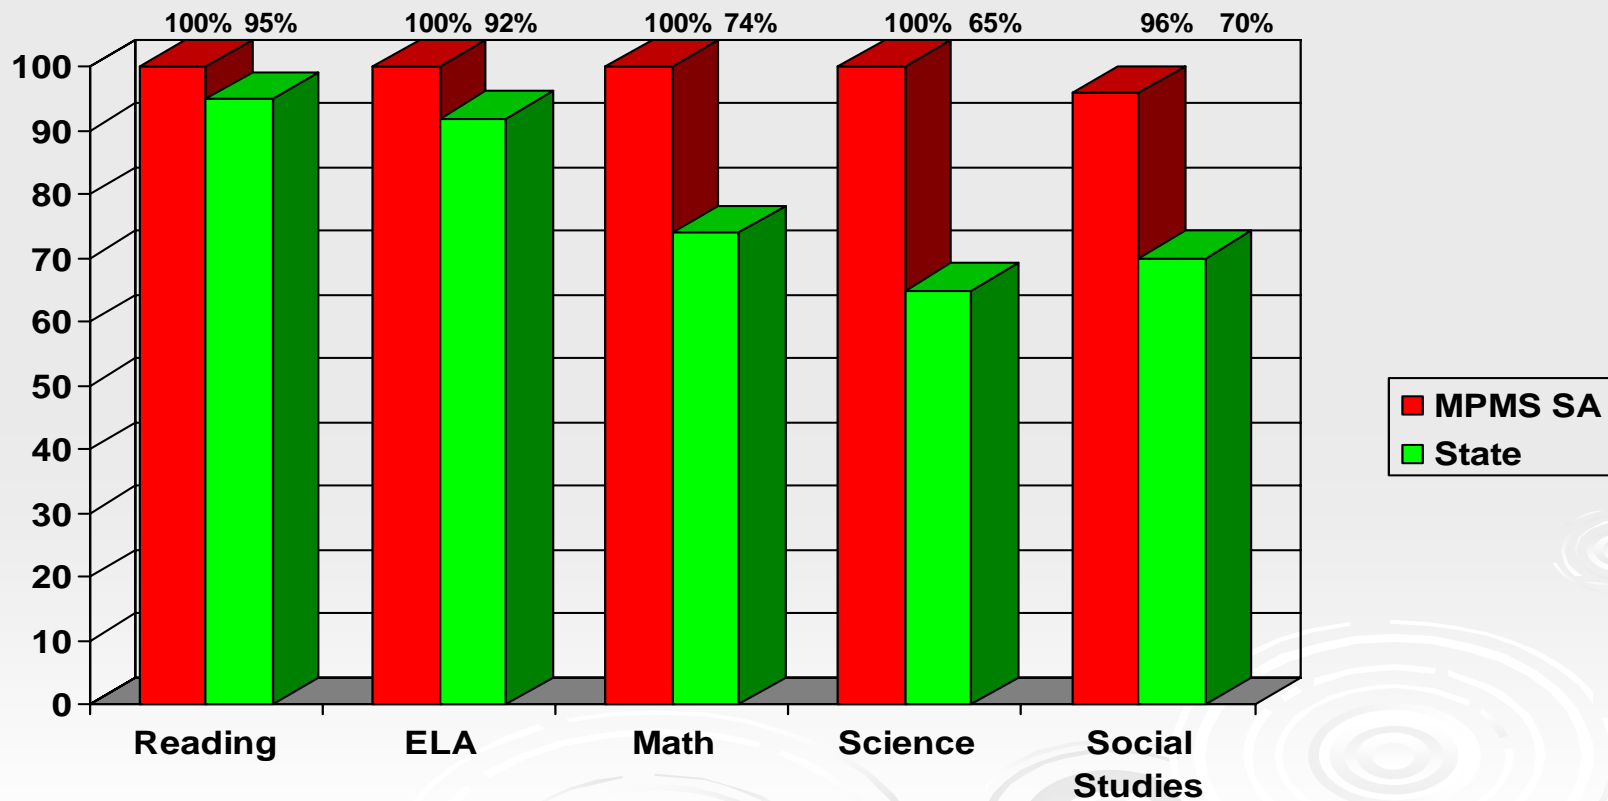

6th Grade CRCT Scholars Academy 2010

7th Grade CRCT Scholars Academy 2010

8th Grade CRCT Scholars Academy 2010

6th Grade CRCT

Passing Rate Compared to State Scholars Academy 2010

7th Grade CRCT

Passing Rate Compared to State Scholars Academy 2010

8th Grade CRCT

Passing Rate Compared to State Scholars Academy 2010

Scholars Academy Pass Rate on GHSGT Spring 2010 - Grade 11 First Time Test Takers

Scholars Academy Performance Level on GHSGT Spring 2010 - ELA 100% Pass Rate