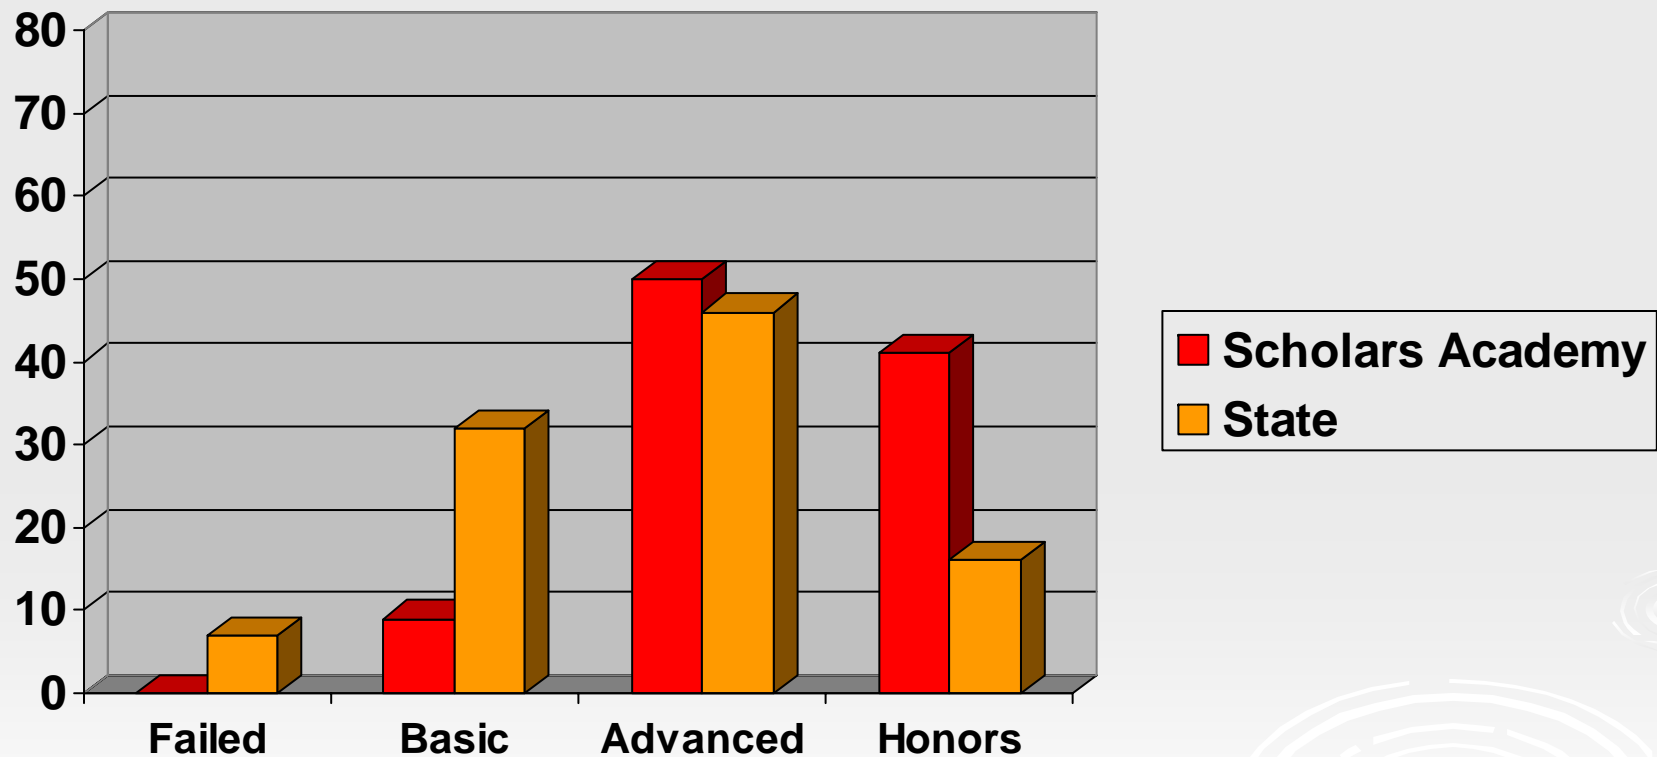

8th Grade CRCT

Passing Rate Compared to State Scholars Academy 2010

Scholars Academy Pass Rate on GHSGT Spring 2010 - Grade 11 First Time Test Takers

Scholars Academy Performance Level on GHSGT Spring 2010 - ELA 100% Pass Rate

Scholars Academy Performance Level on GHSGT Spring 2010 - Math 100% Pass Rate

Scholars Academy Performance Level on GHSGT Spring 2010 - Science 100% Pass Rate

Scholars Academy Performance Level on GHSGT Spring 2010 - Social Studies 97% Pass Rate