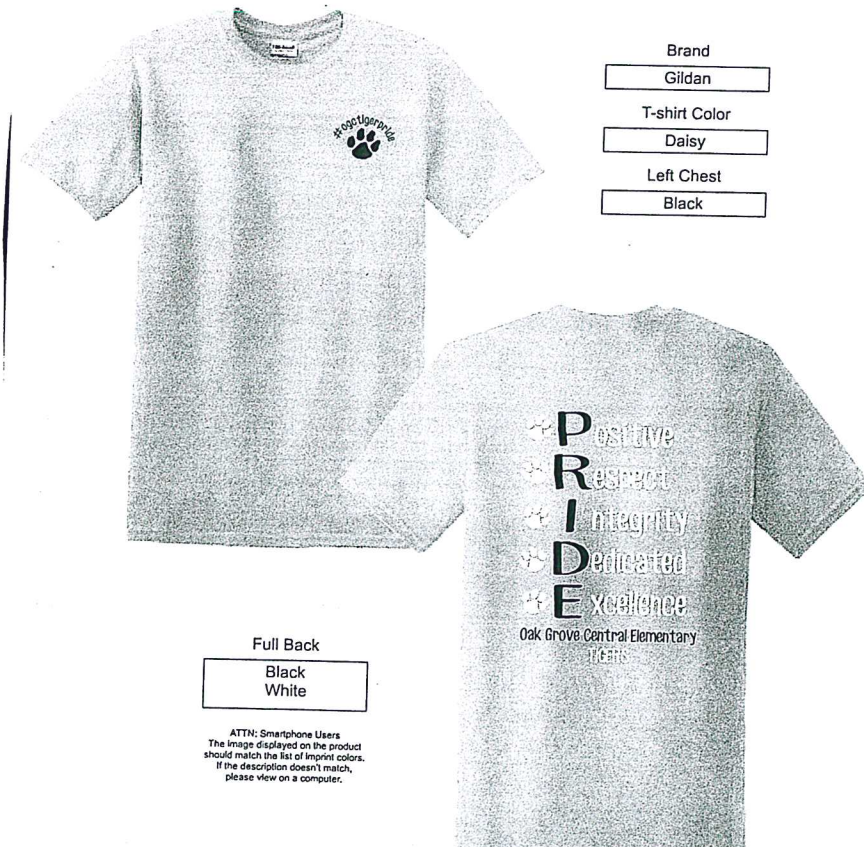

OAK GROVE CENTRAL ELEMENTARY SCHOOL

2017-2018

T-SHIRT ORDER FORM

STUDENT NAME _____

HOMEROOM TEACHER _____

PARENT NAME _____

PARENT CONTACT NUMBER (_____) _____ - _____

SHORT SLEEVE T-SHIRT

<u>YOUTH</u> SIZE	SMALL	MEDIUM	LARGE	XL
	$15.00	$15.00	$15.00	$15.00
QUANTITY				

<u>ADULT</u> SIZE	SMALL	MEDIUM	LARGE	XLARGE	2XLARGE	3XLARGE
	$15.00	$15.00	$15.00	$15.00	$16.00	$17.00
QUANTITY						

T-Shirt color is gold. The print will be done in black and white.

- Brand
  Gildan
- T-shirt Color
  Daisy
- Left Chest
  Black

- Full Back
  Black
  White