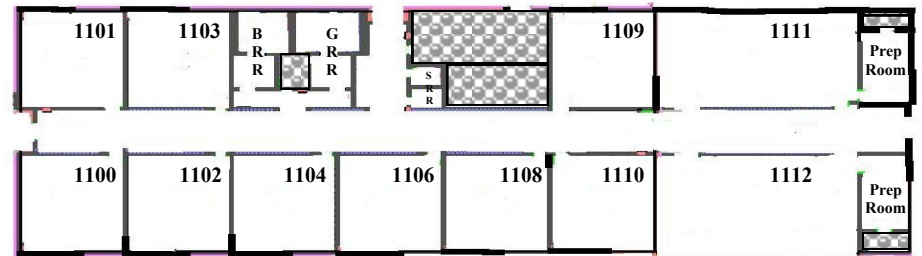

Richlands High School

This diagram is not to scale

Last Updated: 7/2/12

Room Locations

Legend:

- Storage/Mechanical Rooms
- B - Boys Restroom
- R - Restroom
- G - Girls Restroom
- R - Restroom
- S - Staff Restroom
- R - Restroom
- R - Restroom
- H - Handicapped Restroom
- R - Restroom
- R - Unisex Restroom
- R - Restroom