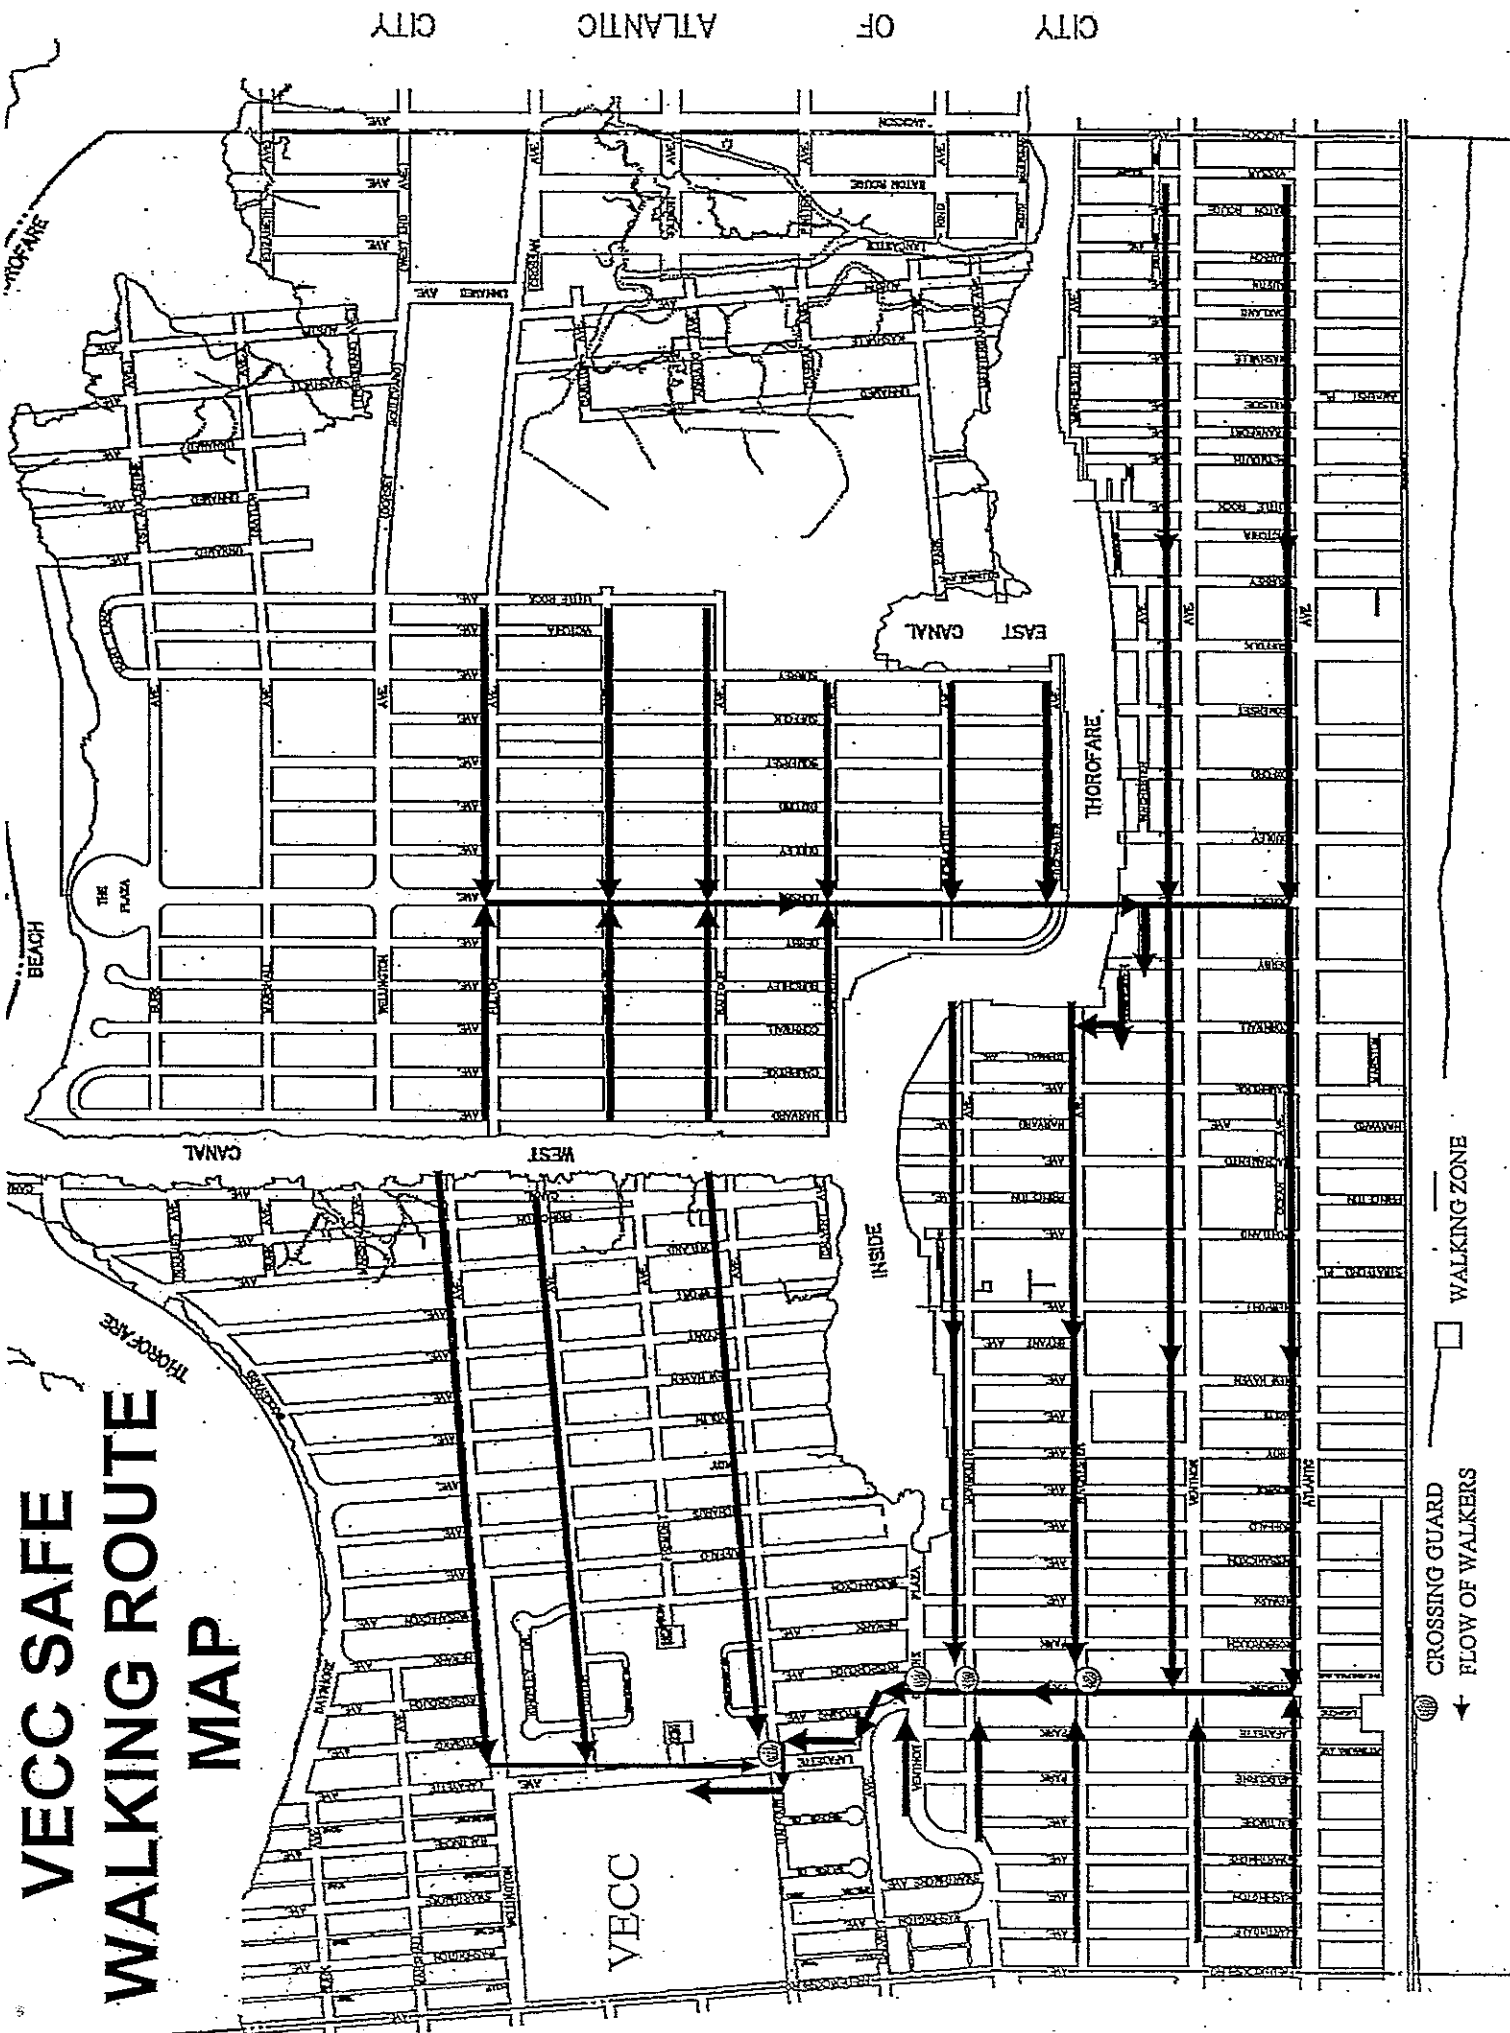

VECC SAFE WALKING ROUTE MAP

CITY OF ATLANTIC CITY

- CROSSING GUARD
- FLOW OF WALKERS
- WALKING ZONE