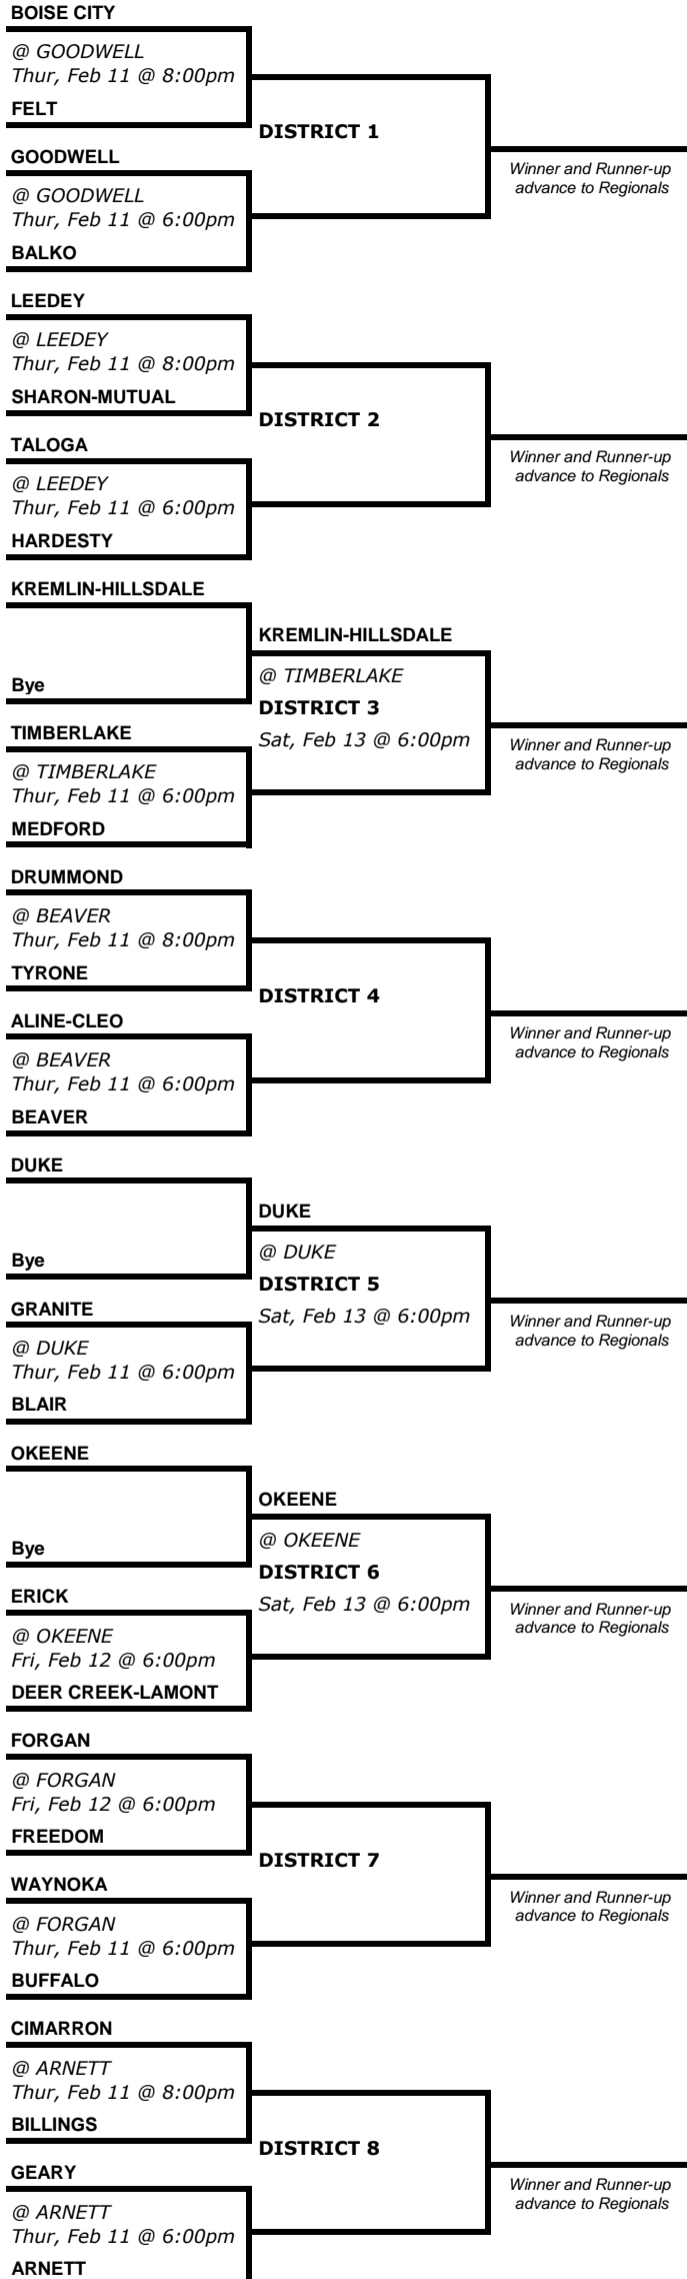

CLASS B GIRLS BASKETBALL CHAMPIONSHIP SERIES 2020-2021

DISTRICTS : FEB 11-13 - REGIONALS : FEB 18-20 - AREA : FEB 25-27 - STATE : MAR 2-6

DISTRICTS (Feb 11-13)	AREA I	REGIONALS (Feb 18-20)
-----------------------	--------	-----------------------