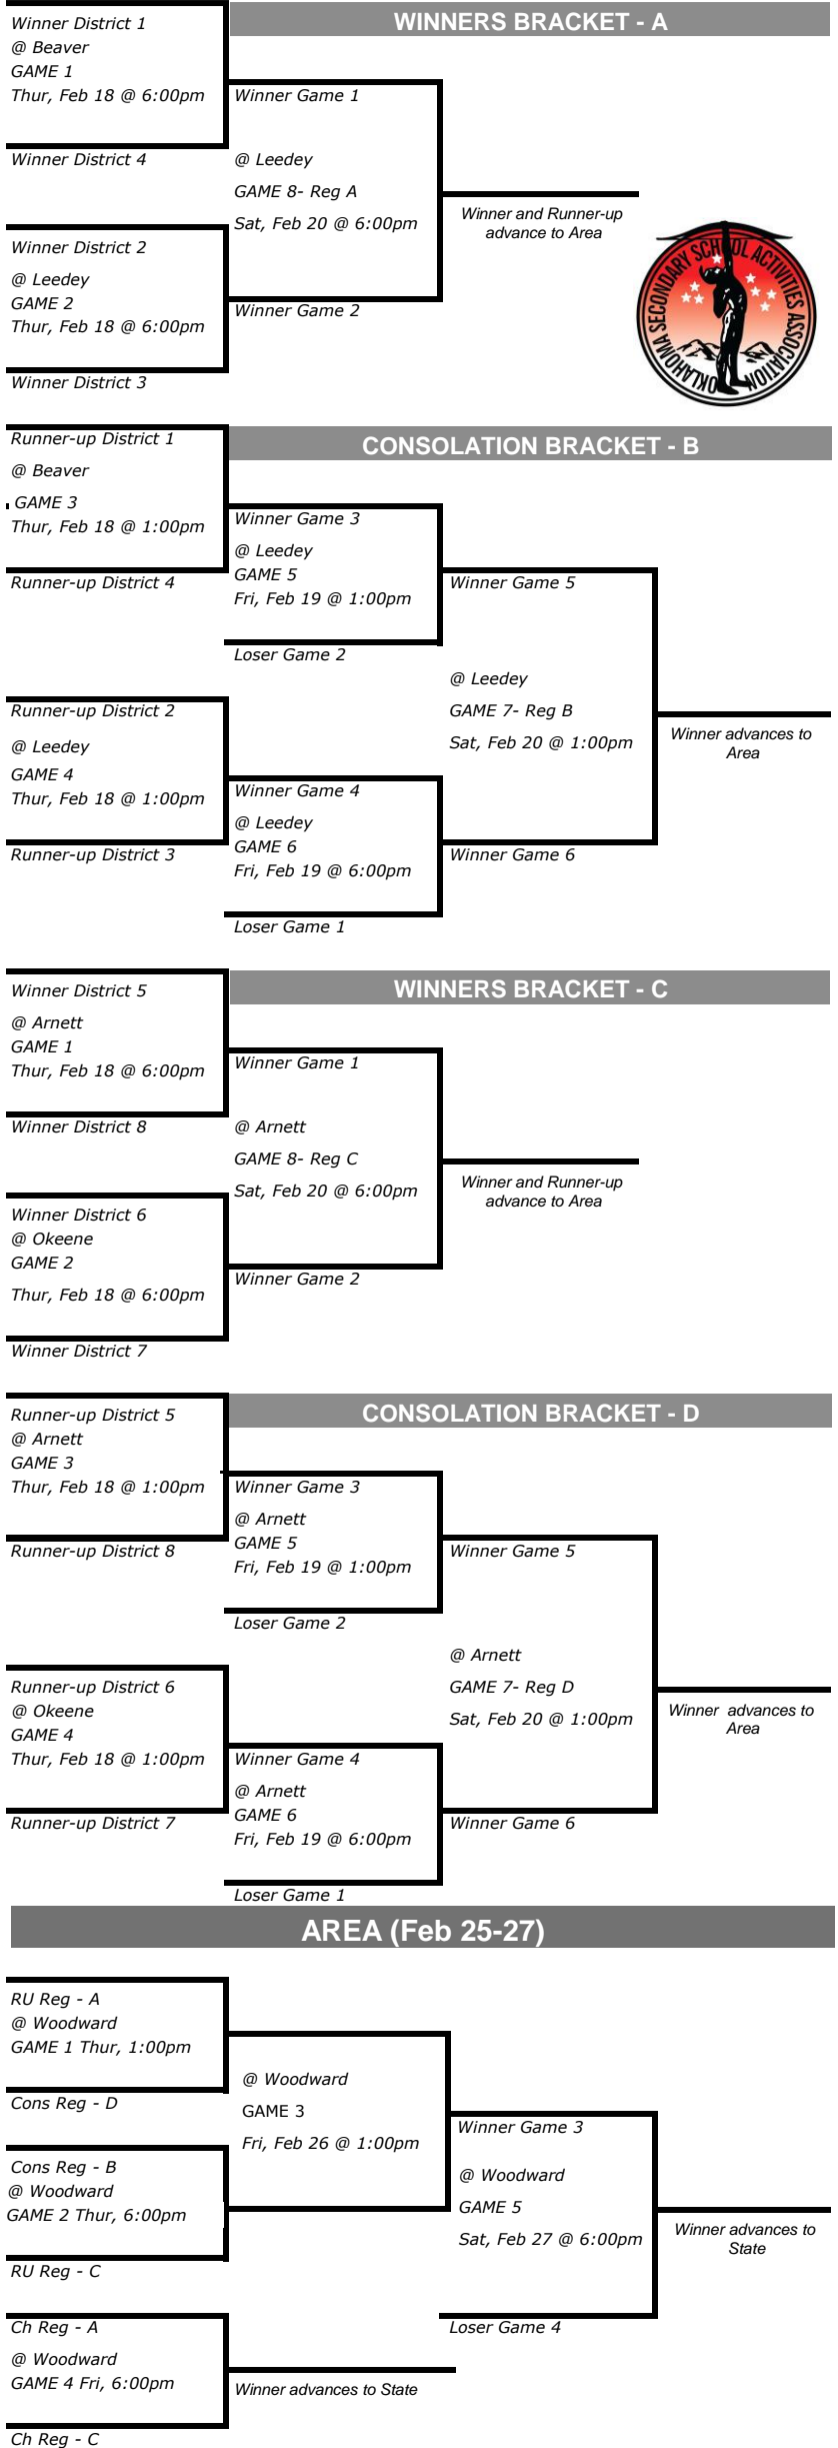

CLASS B GIRLS BASKETBALL CHAMPIONSHIP SERIES 2020-2021

DISTRICTS : FEB 11-13 - REGIONALS : FEB 18-20 - AREA : FEB 25-27 - STATE : MAR 2-6

DISTRICTS (Feb 11-13)	AREA I	REGIONALS (Feb 18-20)
-----------------------	--------	-----------------------

NOTE : TEAMS ON THE TOP LINES OF THE BRACKETS SHALL WEAR WHITE COLORED SUITS

IF YOU NOTICE A TEAM PLACED INCORRECTLY ON THE BRACKET, PLEASE CONTACT THE OSSAA OFFICE