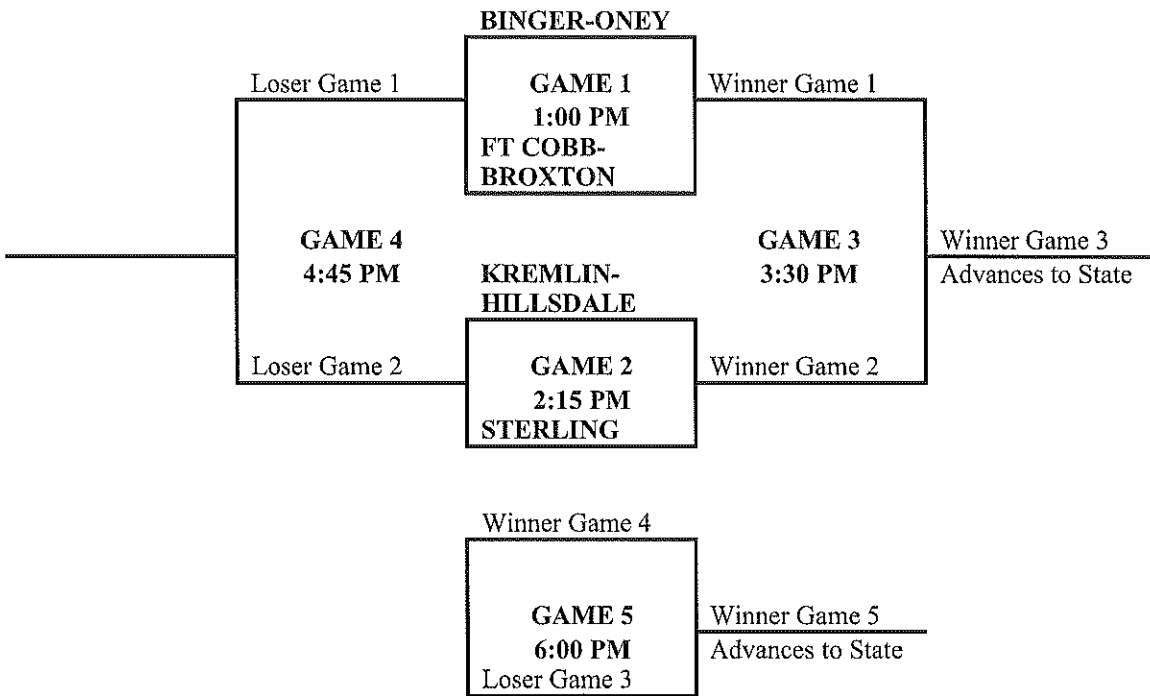

2021 Regional Tournament
Slow-Pitch Softball

Site: BINGER-ONEY
Date: APRIL 29, 2021
Manager: PRINCIPAL
Class: 2A

IF WEATHER CONDITIONS LOOK UNFAVORABLE, CONTACT THE MANAGER BEFORE LEAVING FOR THE TOURNAMENT.