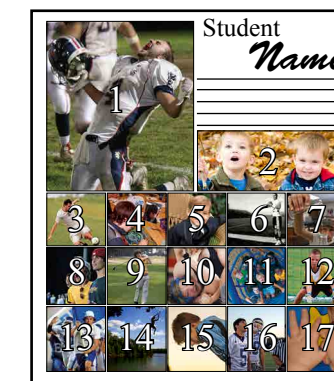

Full U
11 images, 50 word message

Full V
12 images, no message

Full W
15 images, 50 word message

Full X
17 images, 75 word message

Full Y
17 images, 100 word message

Full Z
Nine images, 200 word message

Photo #3 is a full background, printed black and white & ghosted with the other photos placed on top. Maximum of 8 additional photos. Photos will be placed and sized to allow for best overall effect.