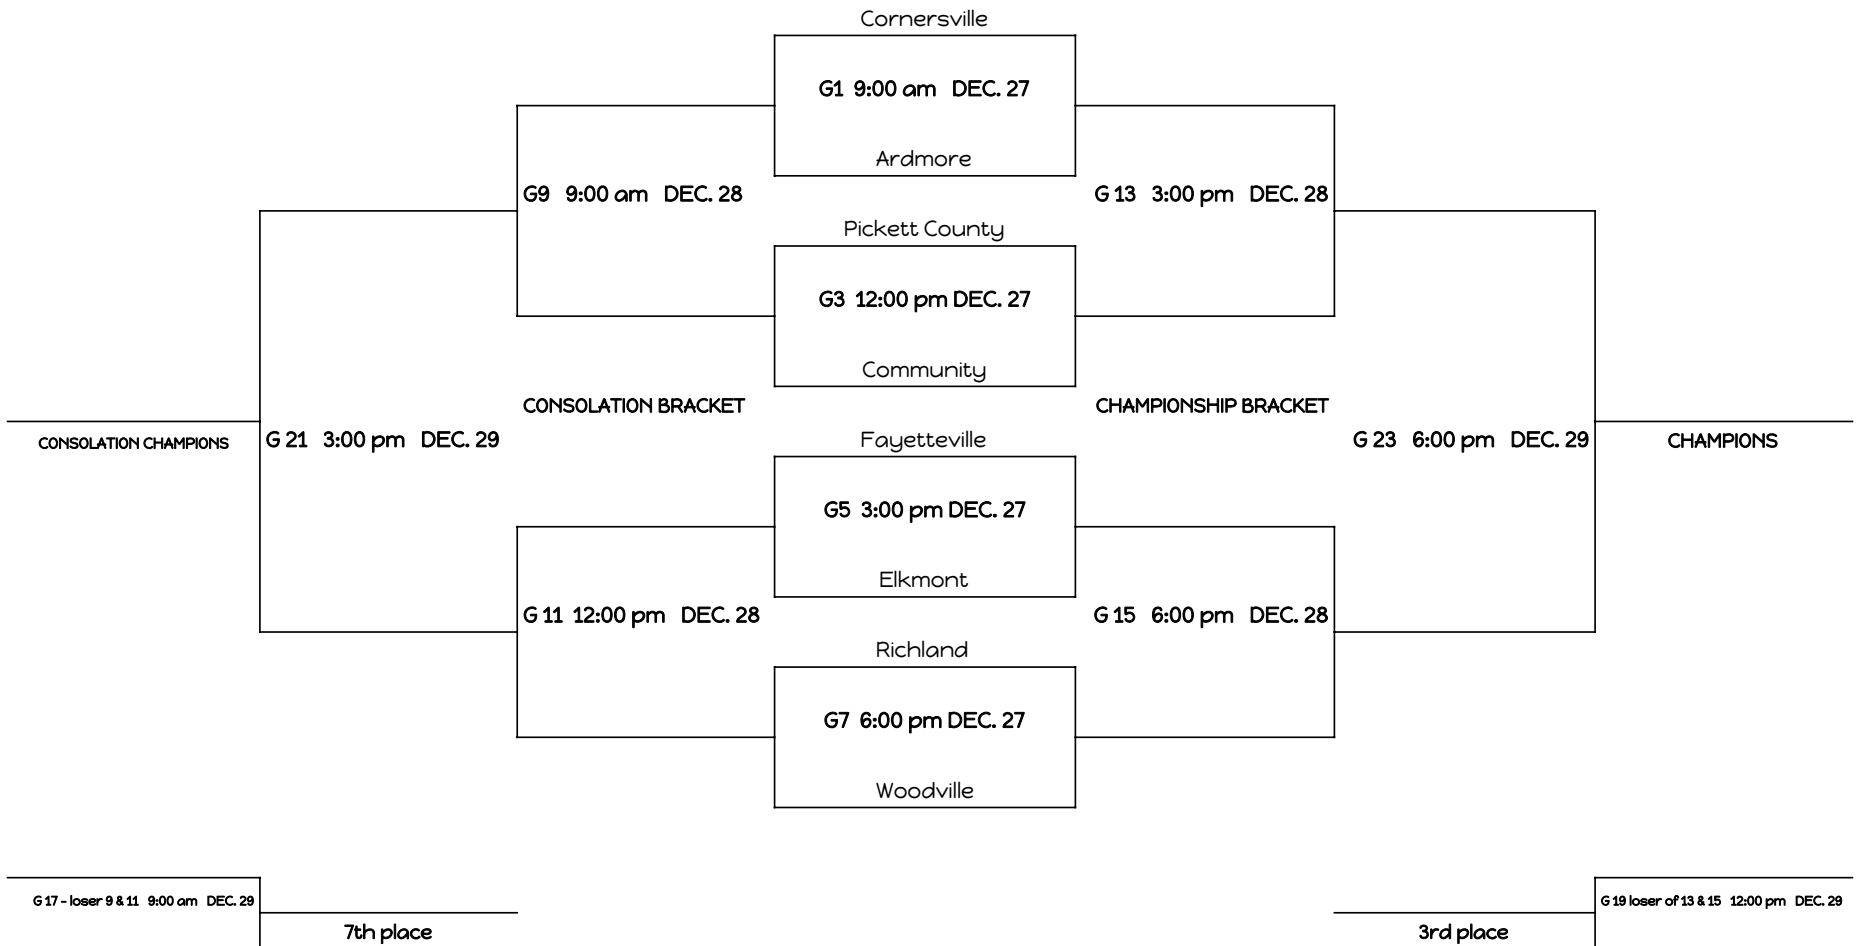

2018 Richland Christmas Classic - Girls Bracket

THE HOME TEAM WILL BE THE TEAM LISTED AT THE TOP OF EACH BRACKETED GAME! THE HOME TEAM WILL WEAR WHITE AND SIT ON THE LEFT SIDE OF THE SCORERS TABLE