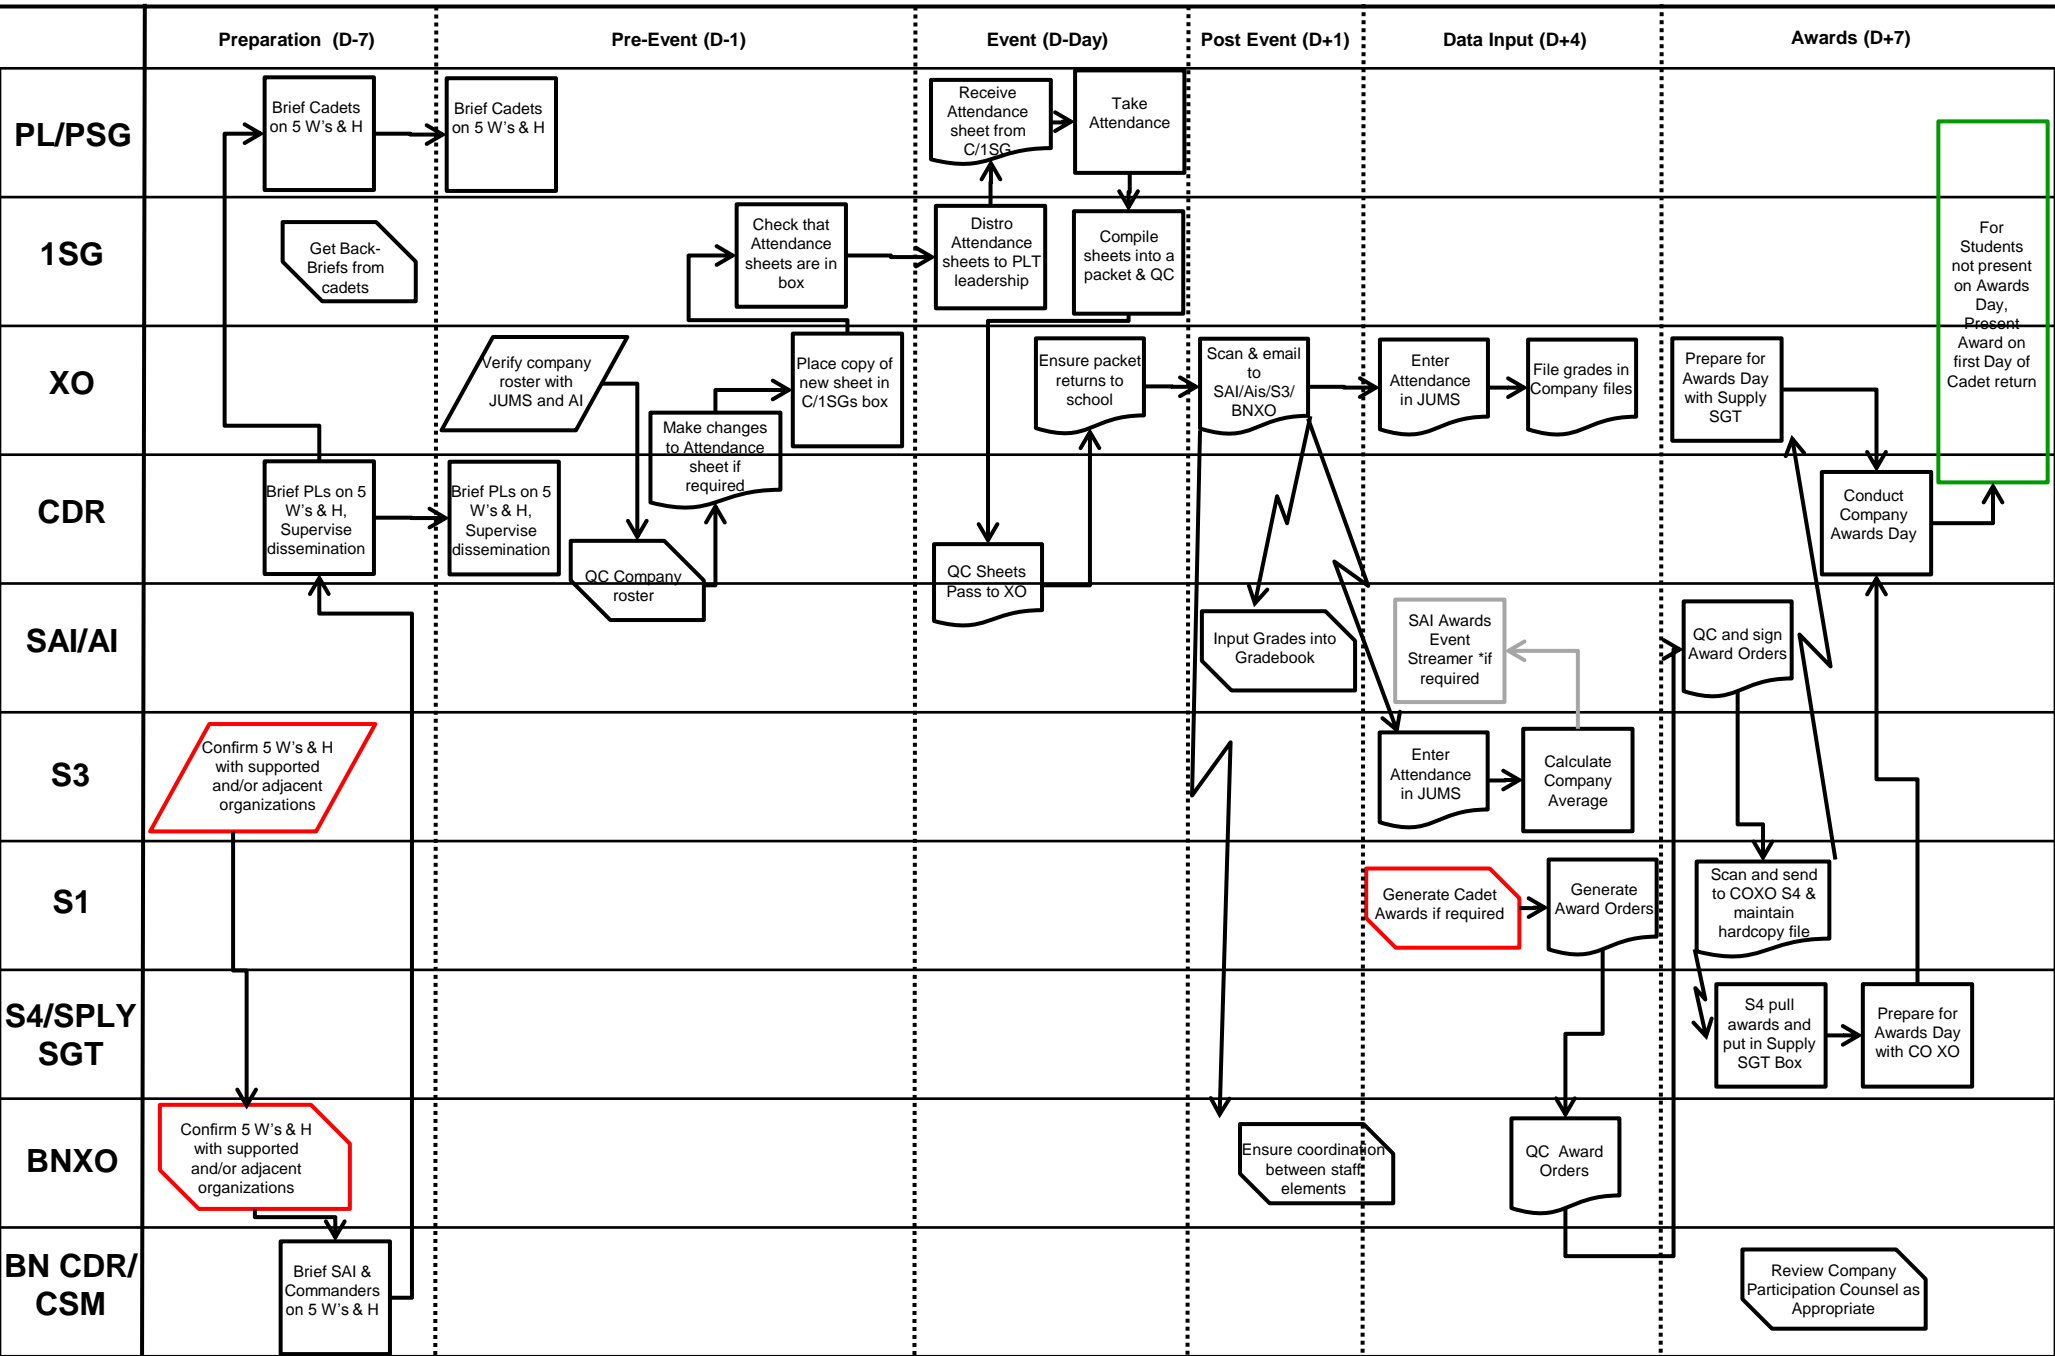

Mandatory Event Participation and Tracking Process

For Students not present on Awards Day, Present Award on first Day of Cadet return

Legend:

- Phase Boundary
- Digital Process Flow
- Physical Process Flow
- Information/Data
- Document/Report
- Process Step
- Decision
- Supporting process
- Red Outlined Symbol denotes Start of Process**
- Green Outlined Symbol denotes End of Process**
- D = Day**
- H = Hour**
- Minus (-) = Before**
- Plus (+) = After**
- Example of use: D-5 means 5 days before event Day (D-Day), D+3 means 3 days after event Day (D-Day)**

Process Relationship	R - Responsibility A - Accountability C - Consulted I - Informed
----------------------	---