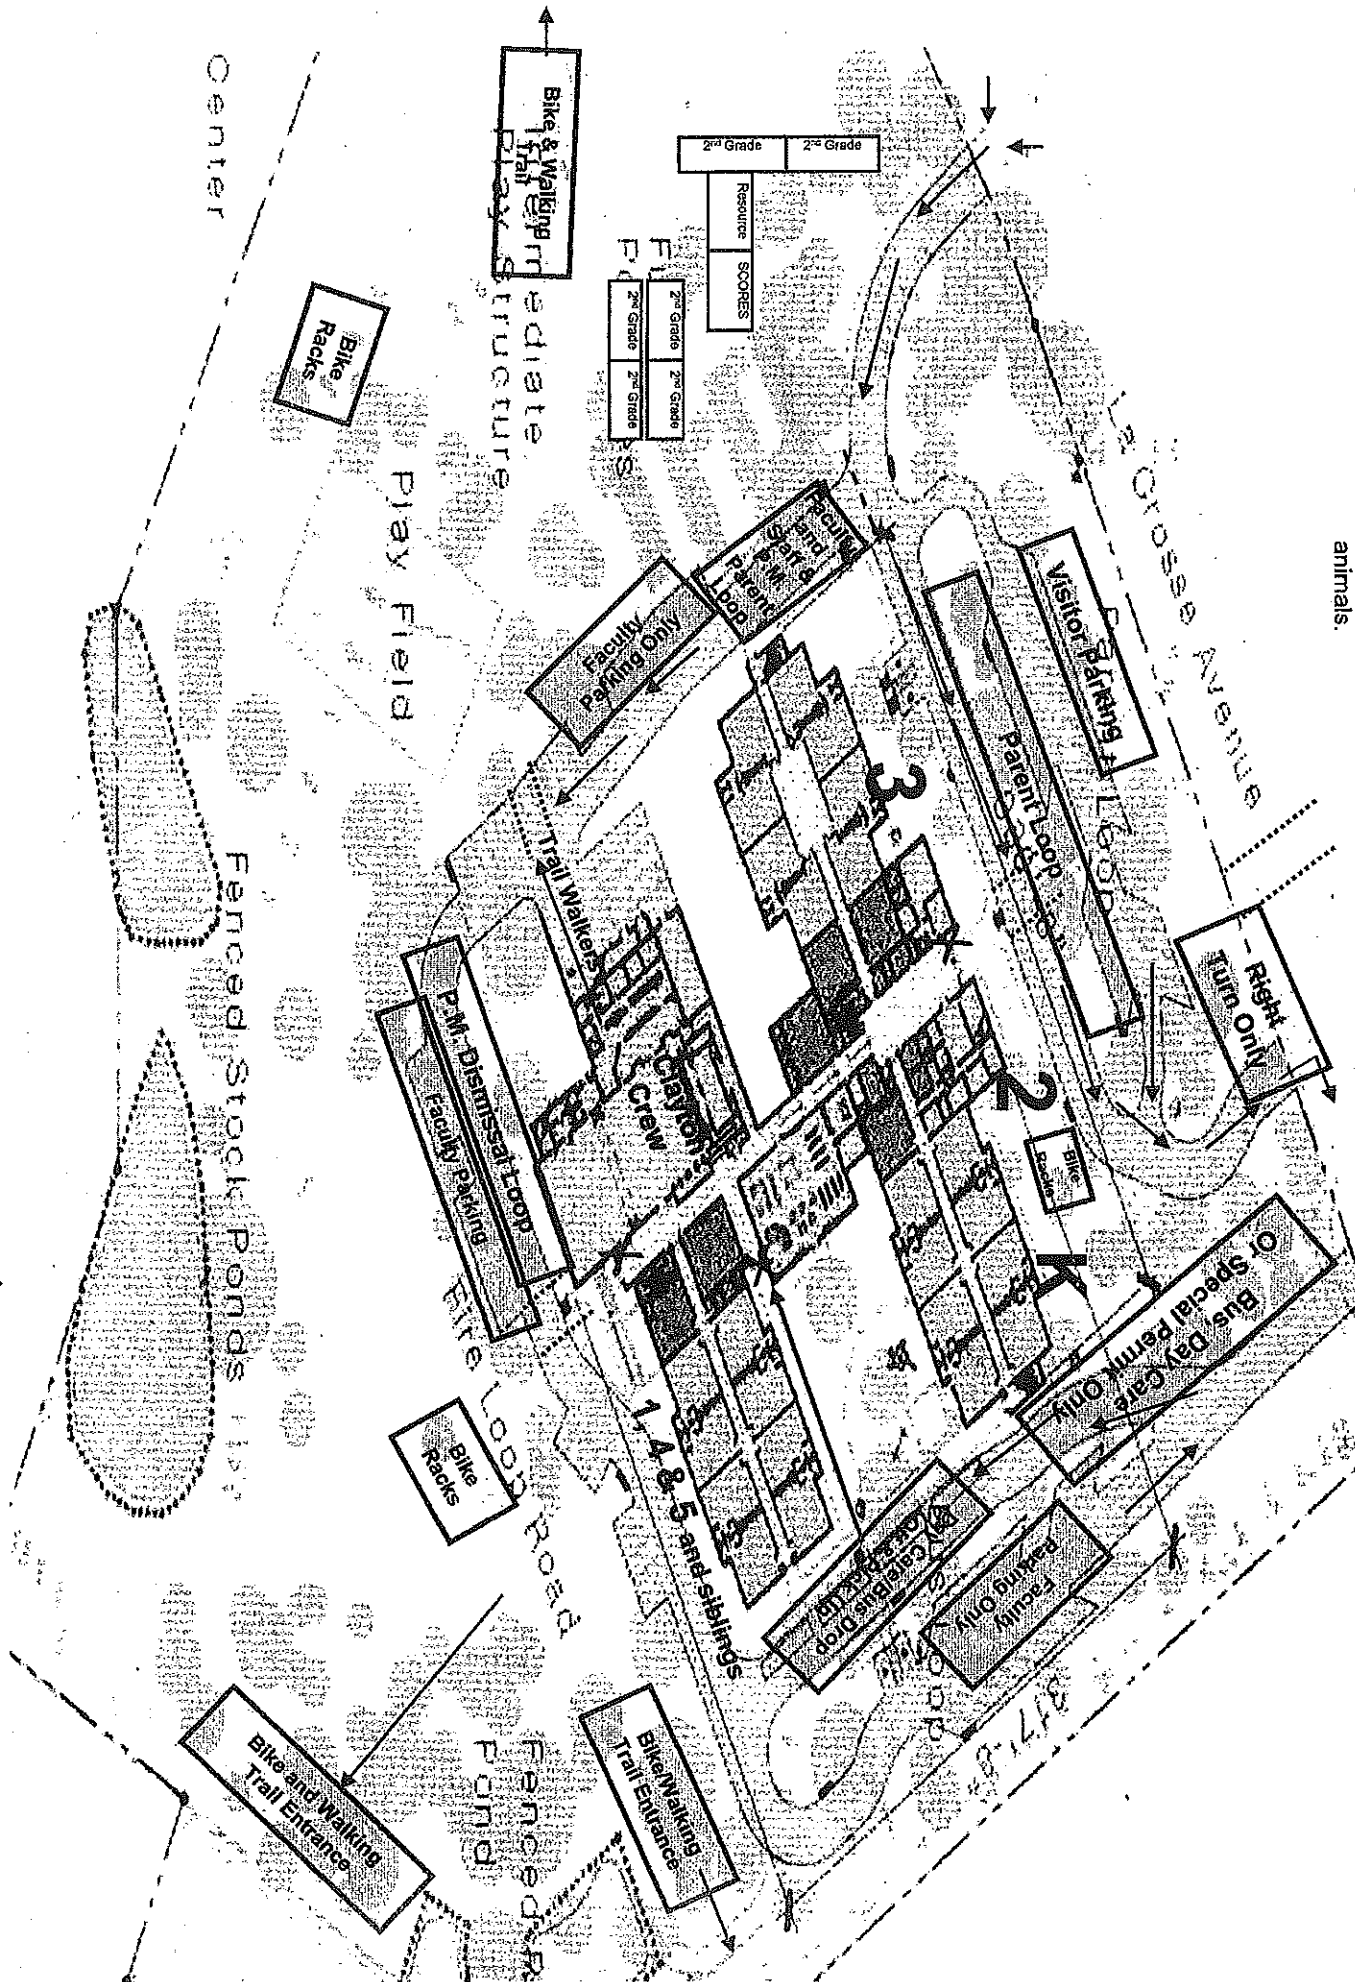

Clayton Elementary Drop Off and Dismissal

2013-14

During morning arrival, all cars drive through the front lane only or students/parents walk in and enter through designated morning arrival doors at the front or rear of the main hallway. Doors open daily at 7:15 a.m., beginning the second day of school. * For dismissal at 2:45 p.m., parents are asked to wait outside for students. Parents driving through the front or rear dismissal lanes should not exit their vehicles and should use name placards in vehicle windows (please advise other family members who may be picking up your child of this as well). In addition, school property is considered part of the school zone. This is a hands-free mobile zone for anyone operating a motor vehicle. Per AISD policy and for the safety of our students, no pets are allowed on campus unless they are designated service animals.