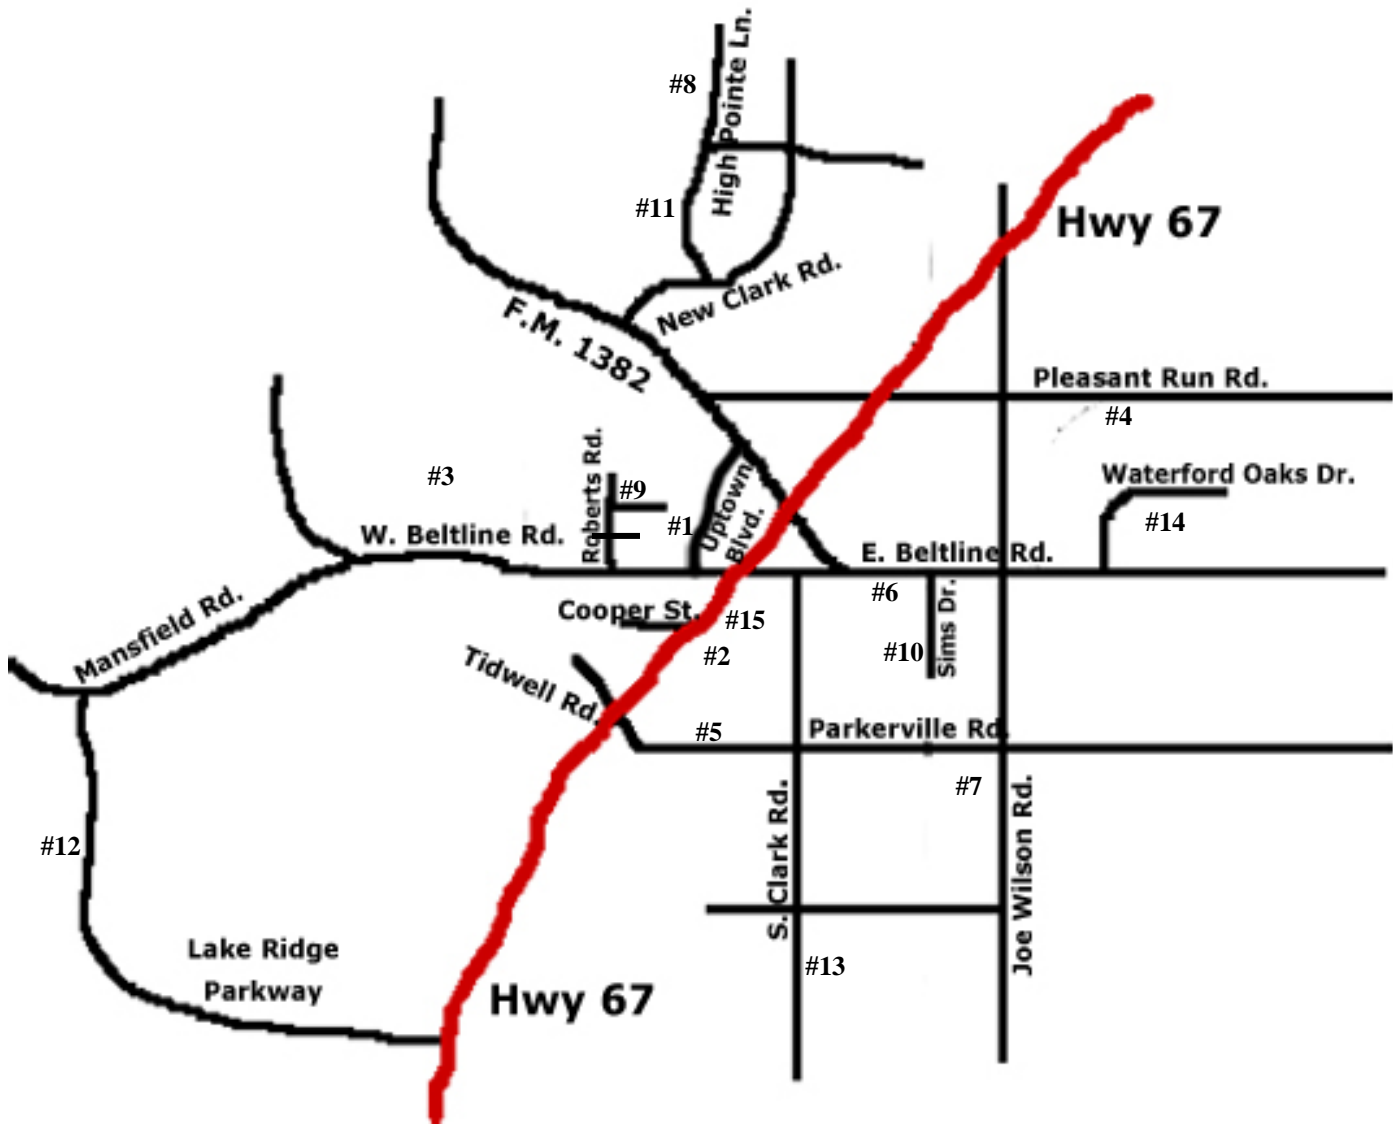

# Cedar Hill Independent School District Map

1. <b>Cedar Hill Government Center</b> (Administration) 285 Uptown Blvd.	9. <b>Bray Elementary</b> 218 N. Broad St (Exit Roberts Rd off W. Beltline)
2. <b>Cedar Hill High School</b> #1 Longhorn Blvd. (Cooper St. Exit)	10. <b>Highlands Elementary</b> 131 Sims Rd.
3. <b>Ninth Grade Center/Collegiate High School</b> 1515 W. Beltline Rd.	11. <b>High Pointe Elementary</b> 1351 High Pointe Ln.
4. <b>Bessie Coleman MS</b> 1208 Pleasant Run Rd.	12. <b>Lake Ridge Elementary</b> 1020 Lake Ridge Pkwy.
5. <b>Permenter MS</b> 431 W. Parkerville Rd. (Tidwell Rd. Exit)	13. <b>Plummer Elementary</b> 1203 South Clark Rd.
6. <b>Beltline Intermediate</b> 504 E. Beltline Rd.	14. <b>Waterford Oaks Elementary</b> 401 N. Waterford Oaks. Dr.
7. <b>Joe Wilson Intermediate</b> 975 Pickard Dr. (Corner of Joe Wilson/Parkerville Rd.)	15. <b>DAEP</b> 270 S. Hwy 67 (Cooper St Exit)
8. <b>West Intermediate</b> 1533 High Pointe Ln..	