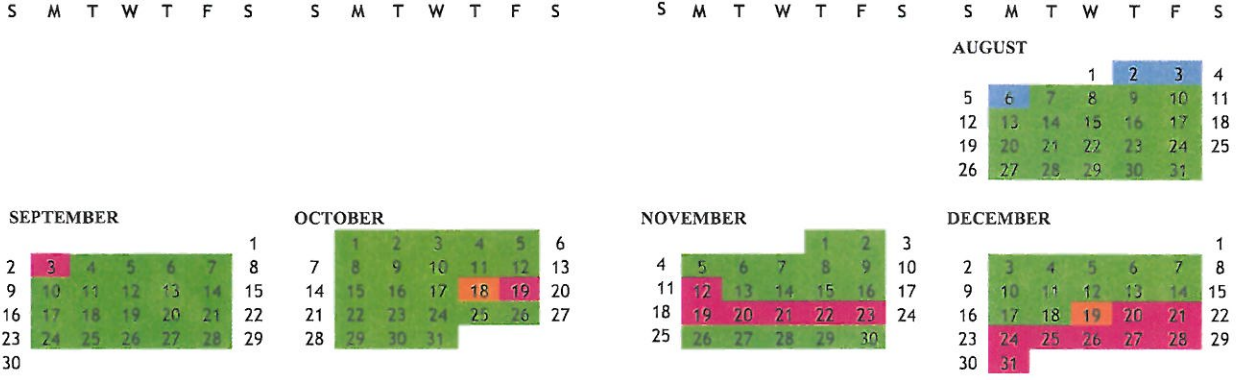

Franklin County Schools 2018

No School Days

- September 3 - Labor Day Holiday
- Oct 19 - Fall Break
- November 12 - Veteran's Day Holiday
- November 19-23 - Thanksgiving Holidays
- Dec 19(½ Day)-Jan 3- Christmas Holidays

Test Dates

- TBD ACT Internet (1day)

Other Dates

- September 6 - Mid 9 weeks
- October 5 - End of 1st 9 weeks
- October 11 - Report Cards go home
- Oct 18-Parent/Teacher Conference - (1 PM - 4 PM)
- Nov 5 -Daylight Savings Time Ends
- November 8 - Mid 9 Weeks
- December 17-18-19-Exams