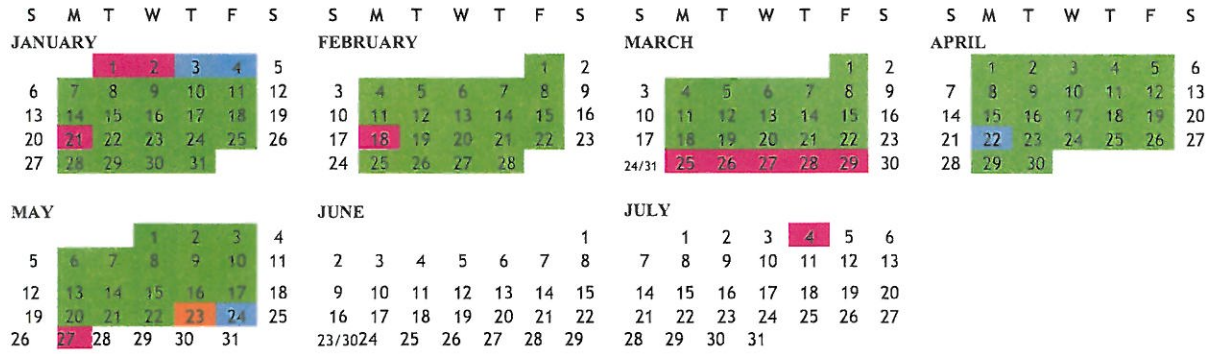

2019

No School Days

- Jan 21 - MLK, Jr. Day Holiday
- Feb 18- Presidents' Day Holiday
- Mar 25 29- Spring Break
- Apr 22 - Spring Holiday
- May 28 - Memorial Day Holiday

Test Dates

- TBD ACT Internet (1day)
- TBD ACCESS (2-3 days)
- TBD Aspire (1-5 days)
- TBD ACT Writing Paper (1day)
- TBD ACT Writing Online (1day)

Other Dates

- January 3-4- teacher work days
- January 7- Student's return
- January 10 - Report Cards
- February 7 - Mid 9 weeks
- March 8 - End of 3rd 9 we
- March 14 - Report Cards
- April 18 - Mid 9 weeks
- May 20-21-22 Exams
- May 23/24 Graduation

*Note:Teachers work 1-4 PM on Oct 18 Parent/Teacher Conference *(May 24 Prof Development=1 Days)*

Note: Teacher Swap-A-Day is Monday, April 22, 2019