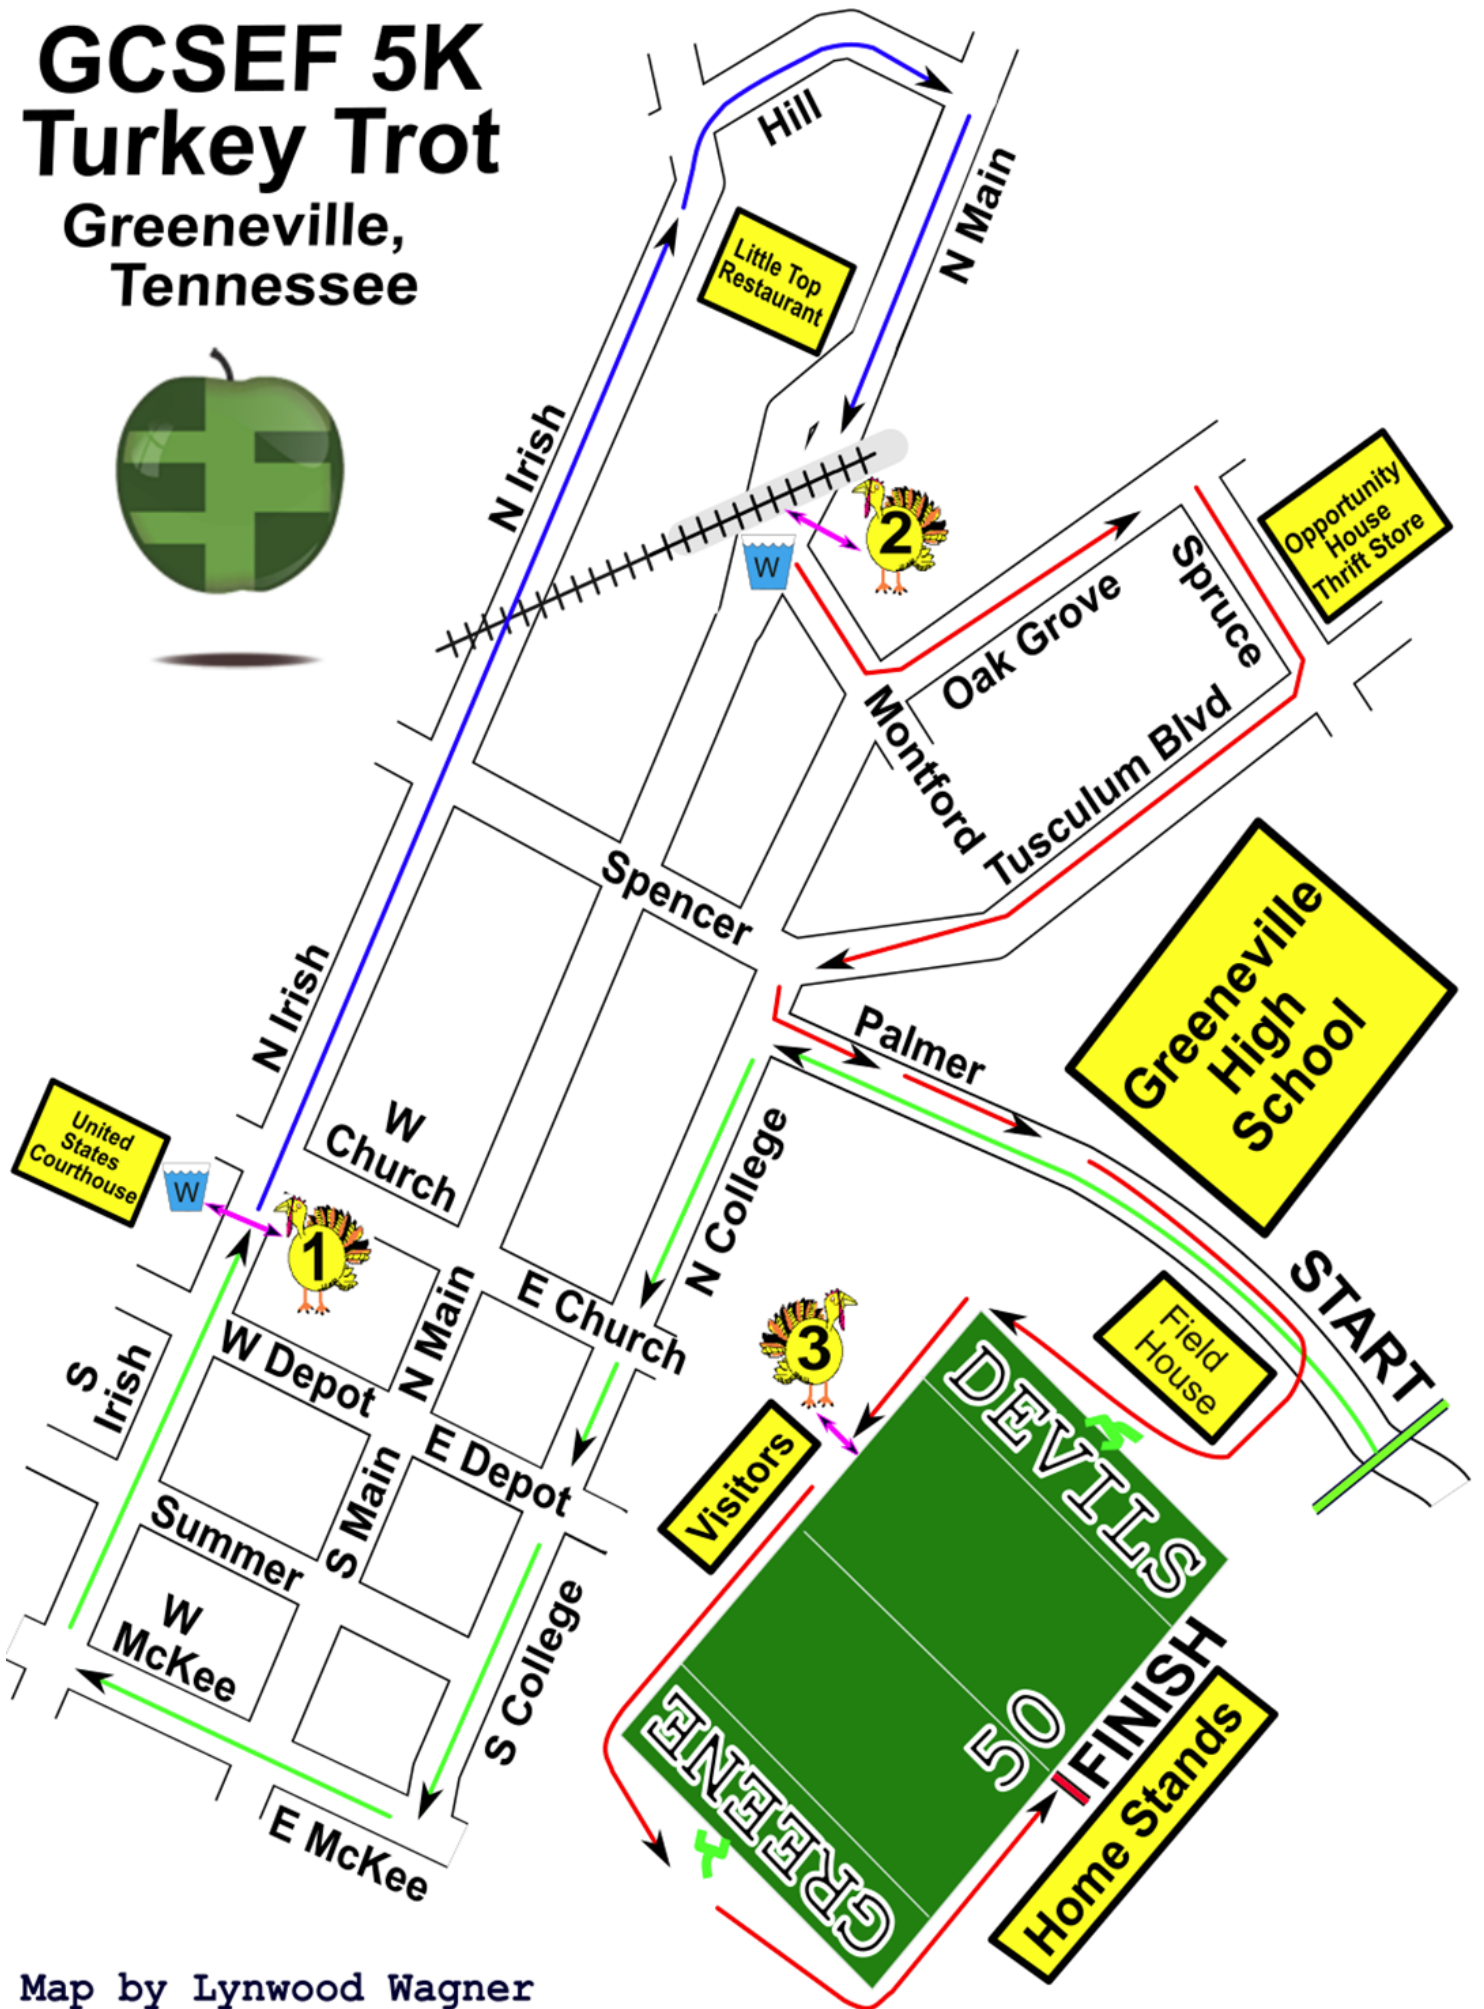

# GCSEF 5K Turkey Trot

Greeneville,  
Tennessee

Map by Lynwood Wagner