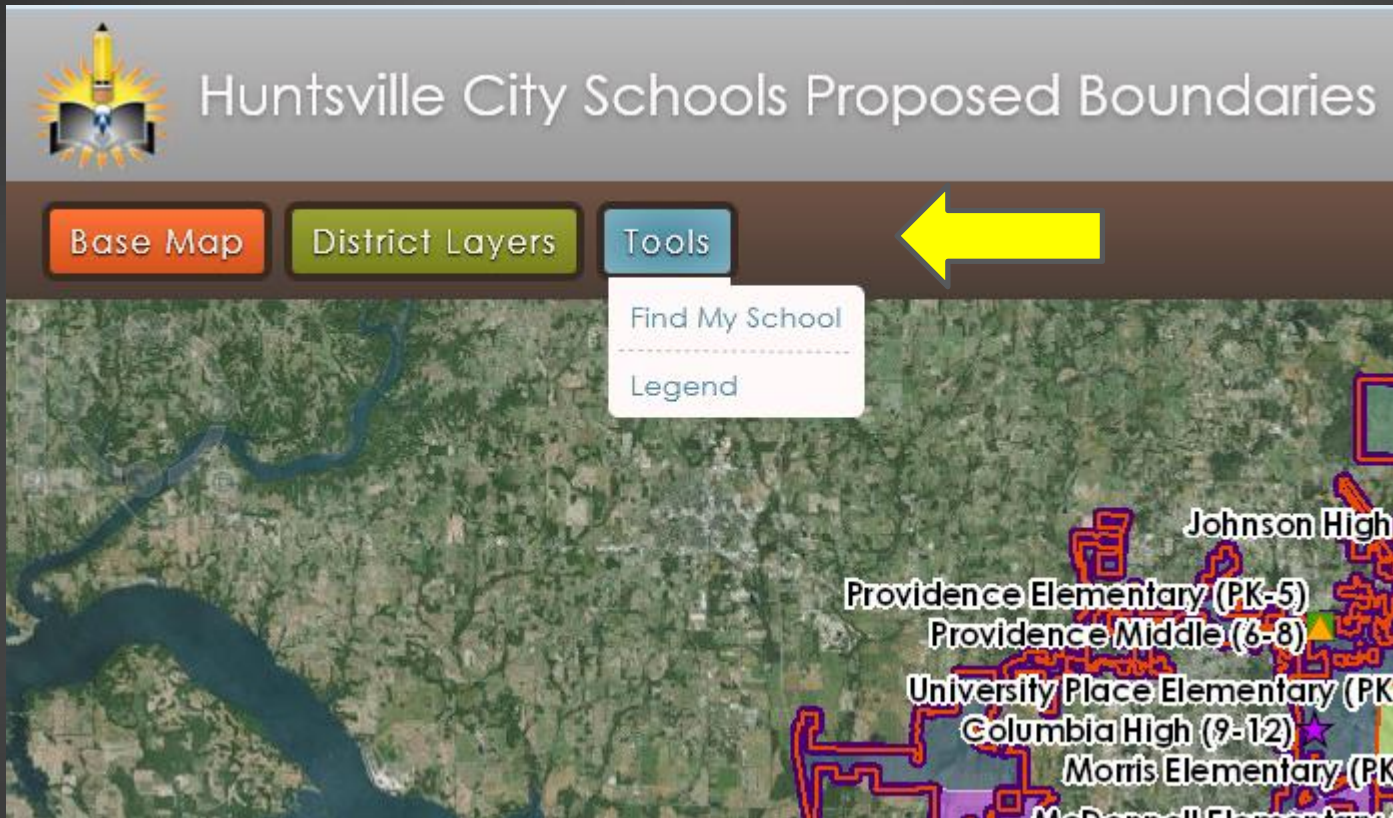

Celebration Articles
Community
Departments
Assessment and Accountability
Athletics
Career Readiness
Chief of Staff

School Zone Locator

[School Zone Locator CLICK HERE](#) 

Click on the "School Zone Locator" link.

How to use the School Zone Locator

If you are asked to install Microsoft Silverlight, please do so using the on-screen instructions.

How to use the School Zone Locator

Next, you will see a map of Huntsville with the proposed zone lines for all of the elementary schools in the city.

How to use the School Zone Locator

To search for the schools zoned for your address, place your mouse cursor over the blue “Tools” button, and select, “Find My School.”

How to use the School Zone Locator