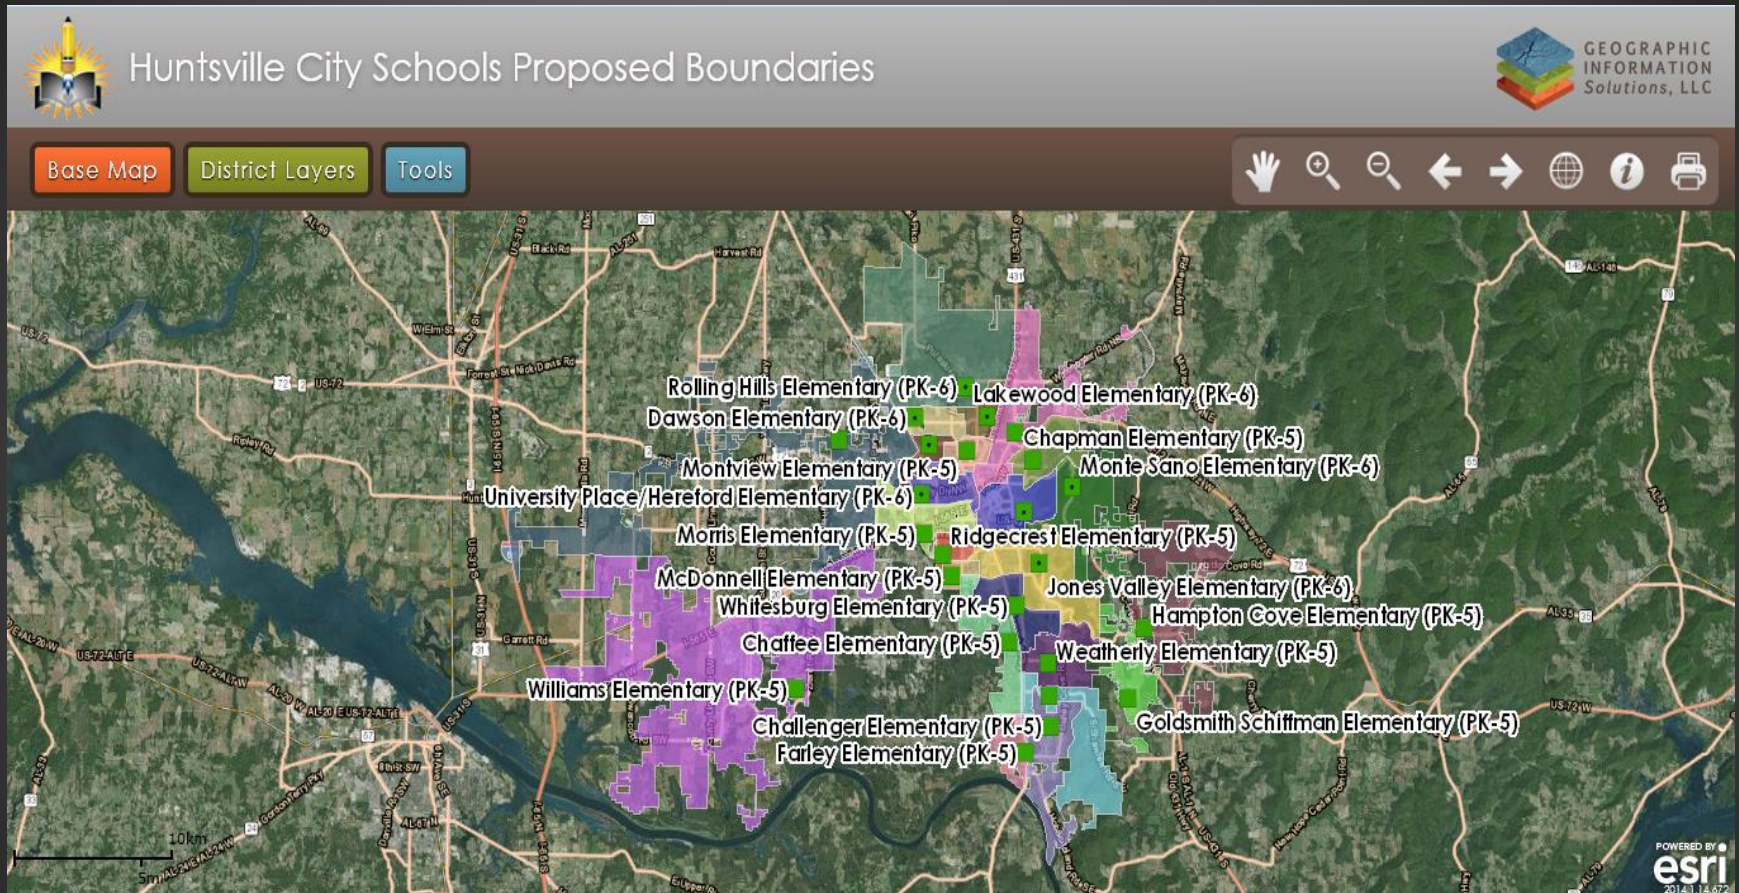

Celebration Articles
Community
Departments
Assessment and Accountability
Athletics
Career Readiness
Chief of Staff

School Zone Locator

[School Zone Locator CLICK HERE](#) 

Click on the "School Zone Locator" link.

How to use the School Zone Locator

If you are asked to install Microsoft Silverlight, please do so using the on-screen instructions.

How to use the School Zone Locator

Next, you will see a map of Huntsville with the proposed zone lines for all of the elementary schools in the city.

How to use the School Zone Locator

To search for the schools zoned for your address, place your mouse cursor over the blue “Tools” button, and select, “Find My School.”

How to use the School Zone Locator