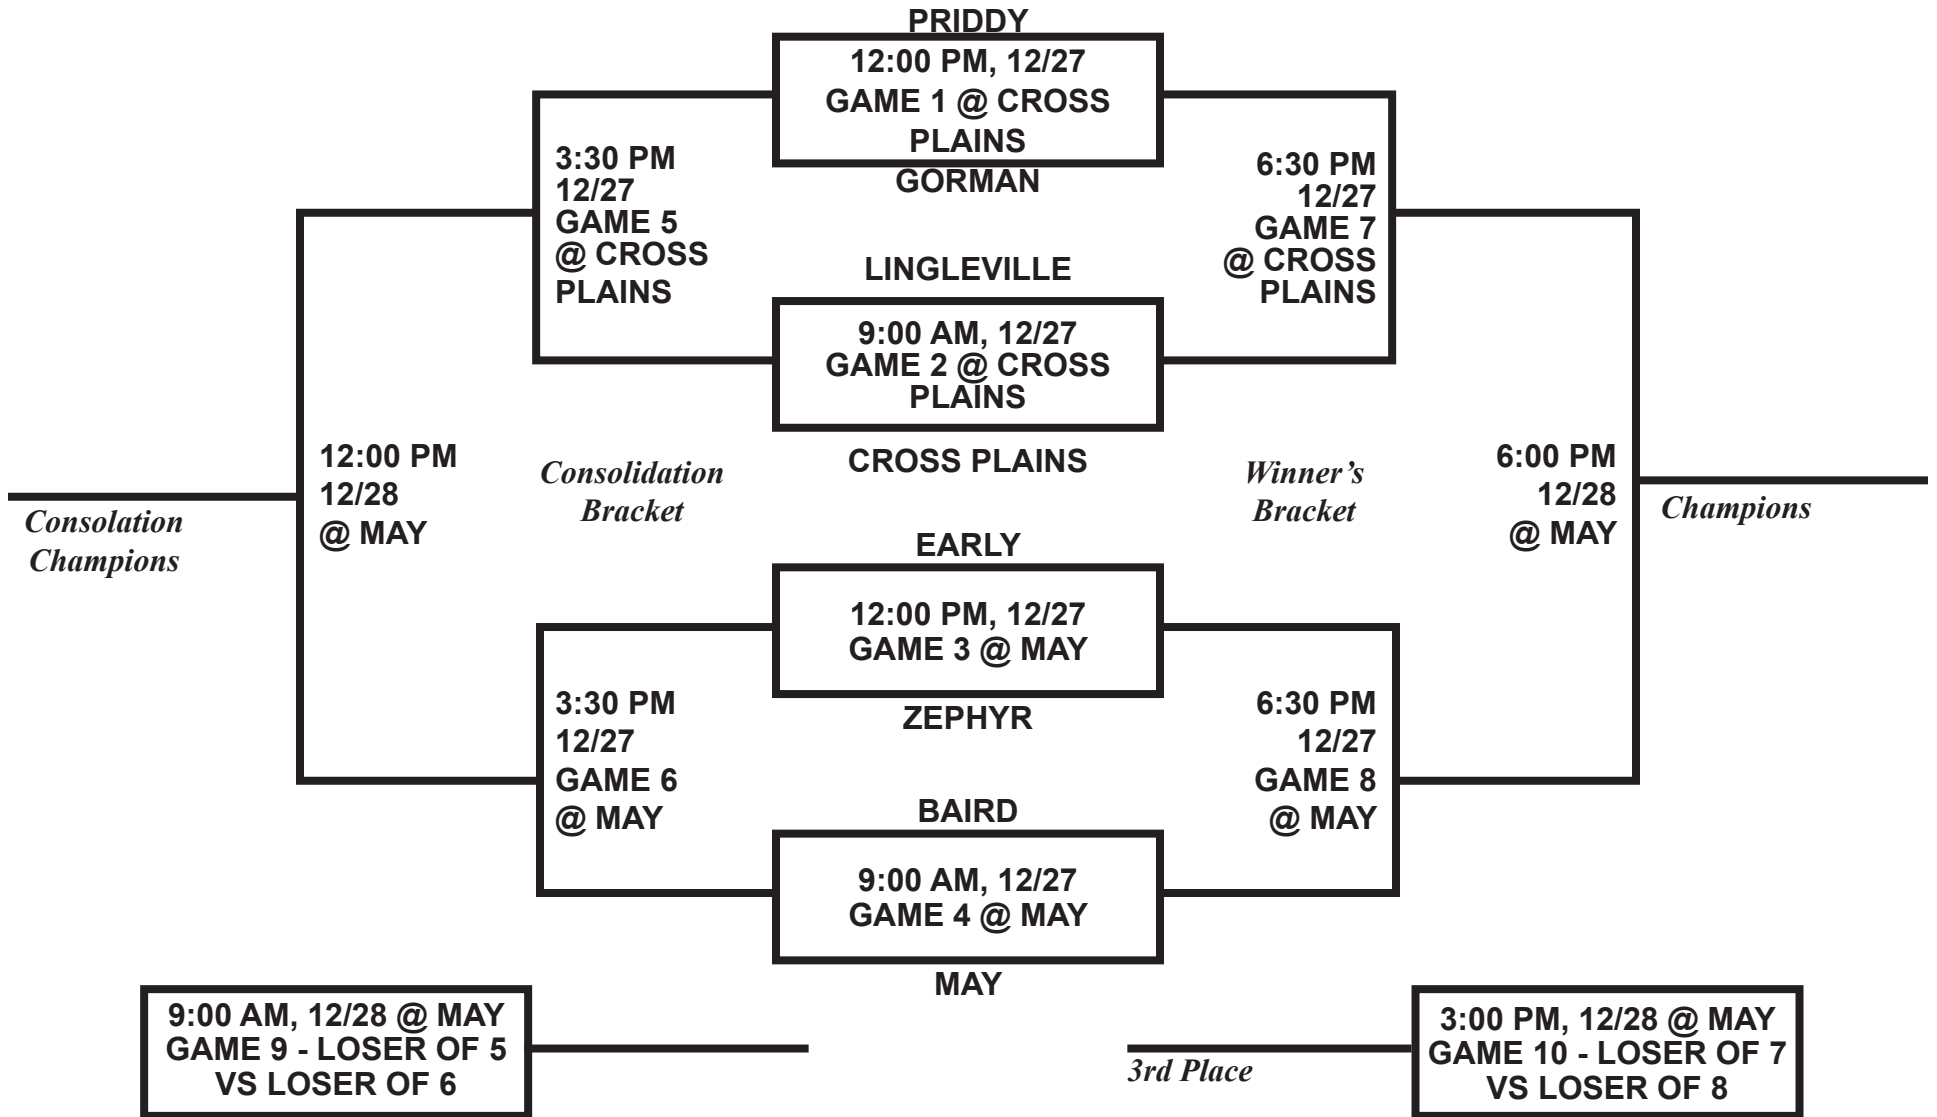

MAY HIGH SCHOOL CHRISTMAS HOLIDAY TOURNAMENT BOYS BRACKET

HOME TEAM IS BOTTOM AND WILL WEAR WHITE

MAY HIGH SCHOOL CHRISTMAS HOLIDAY TOURNAMENT GIRLS BRACKET

HOME TEAM IS BOTTOM AND WILL WEAR WHITE