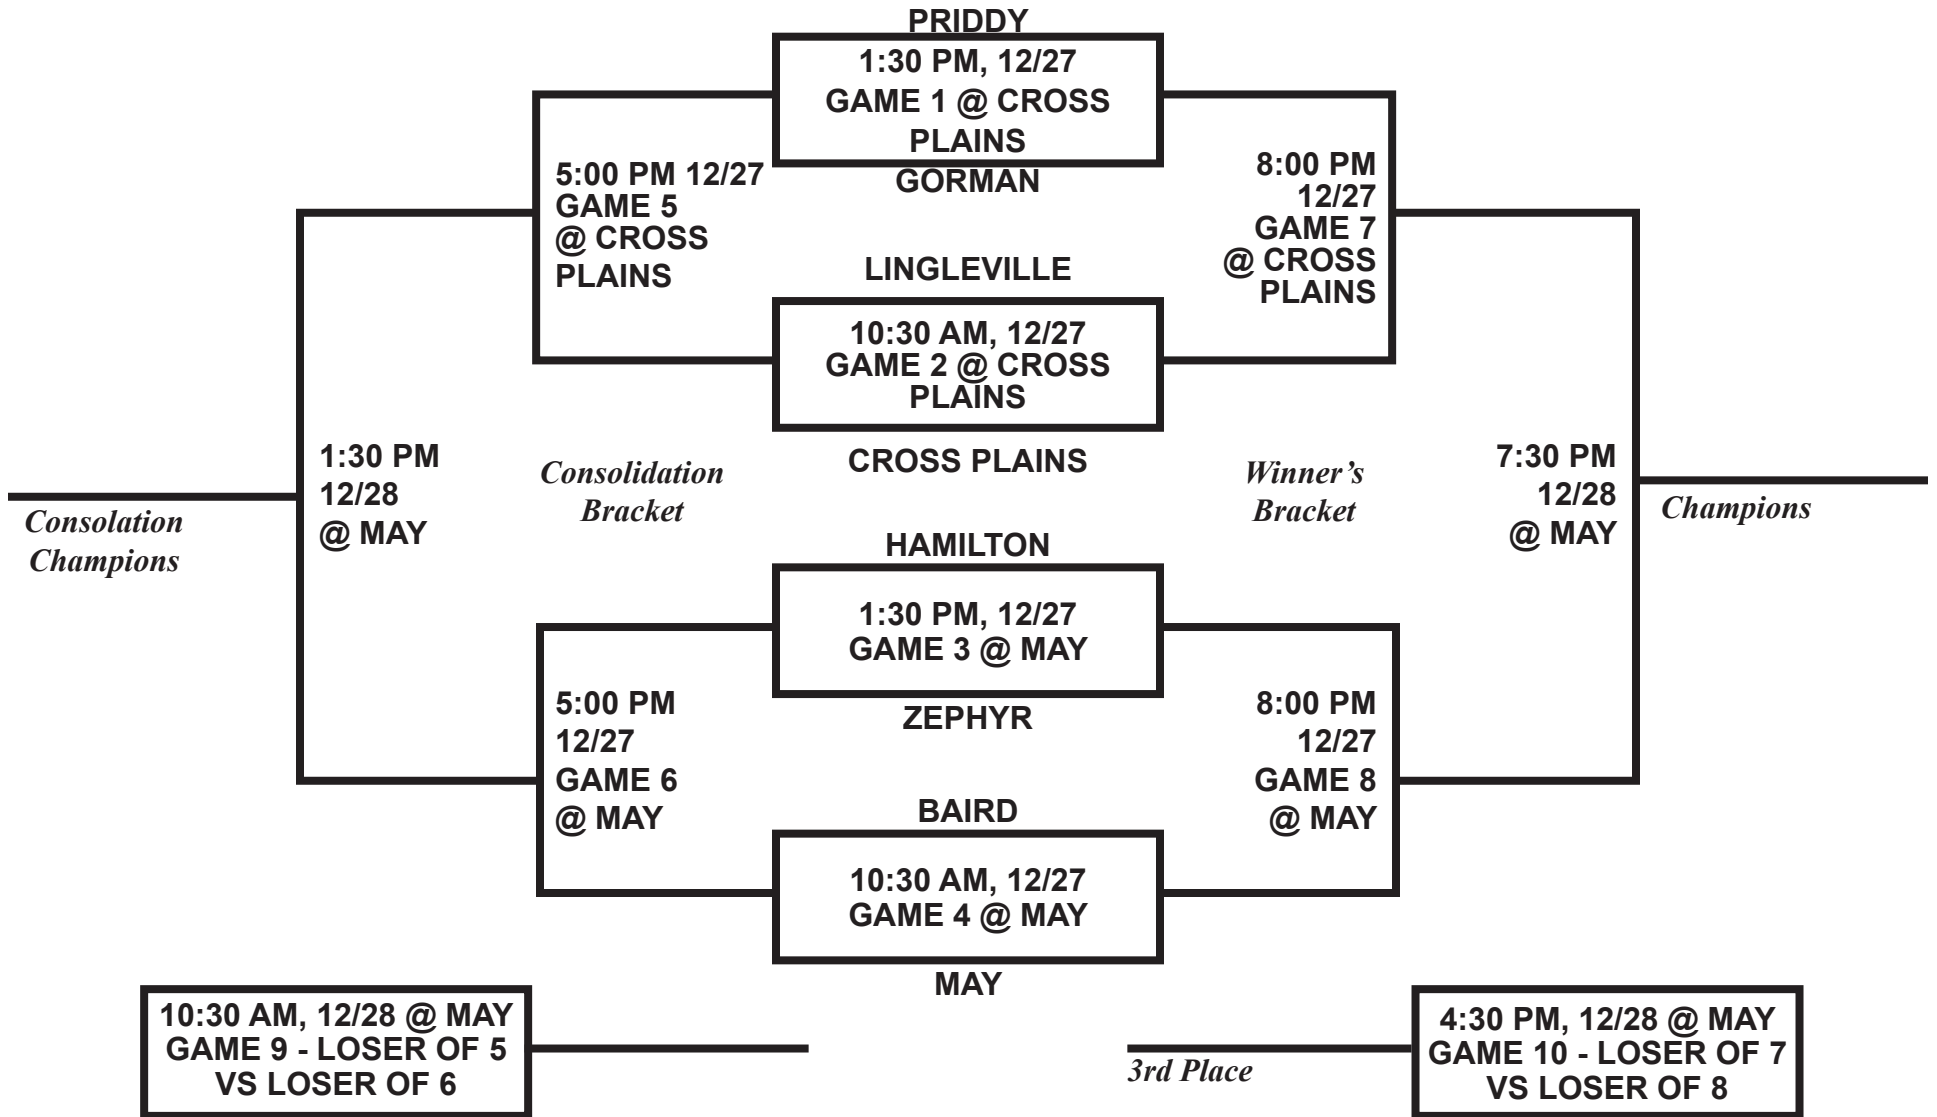

MAY HIGH SCHOOL CHRISTMAS HOLIDAY TOURNAMENT BOYS BRACKET

HOME TEAM IS BOTTOM AND WILL WEAR WHITE

MAY HIGH SCHOOL CHRISTMAS HOLIDAY TOURNAMENT GIRLS BRACKET

HOME TEAM IS BOTTOM AND WILL WEAR WHITE