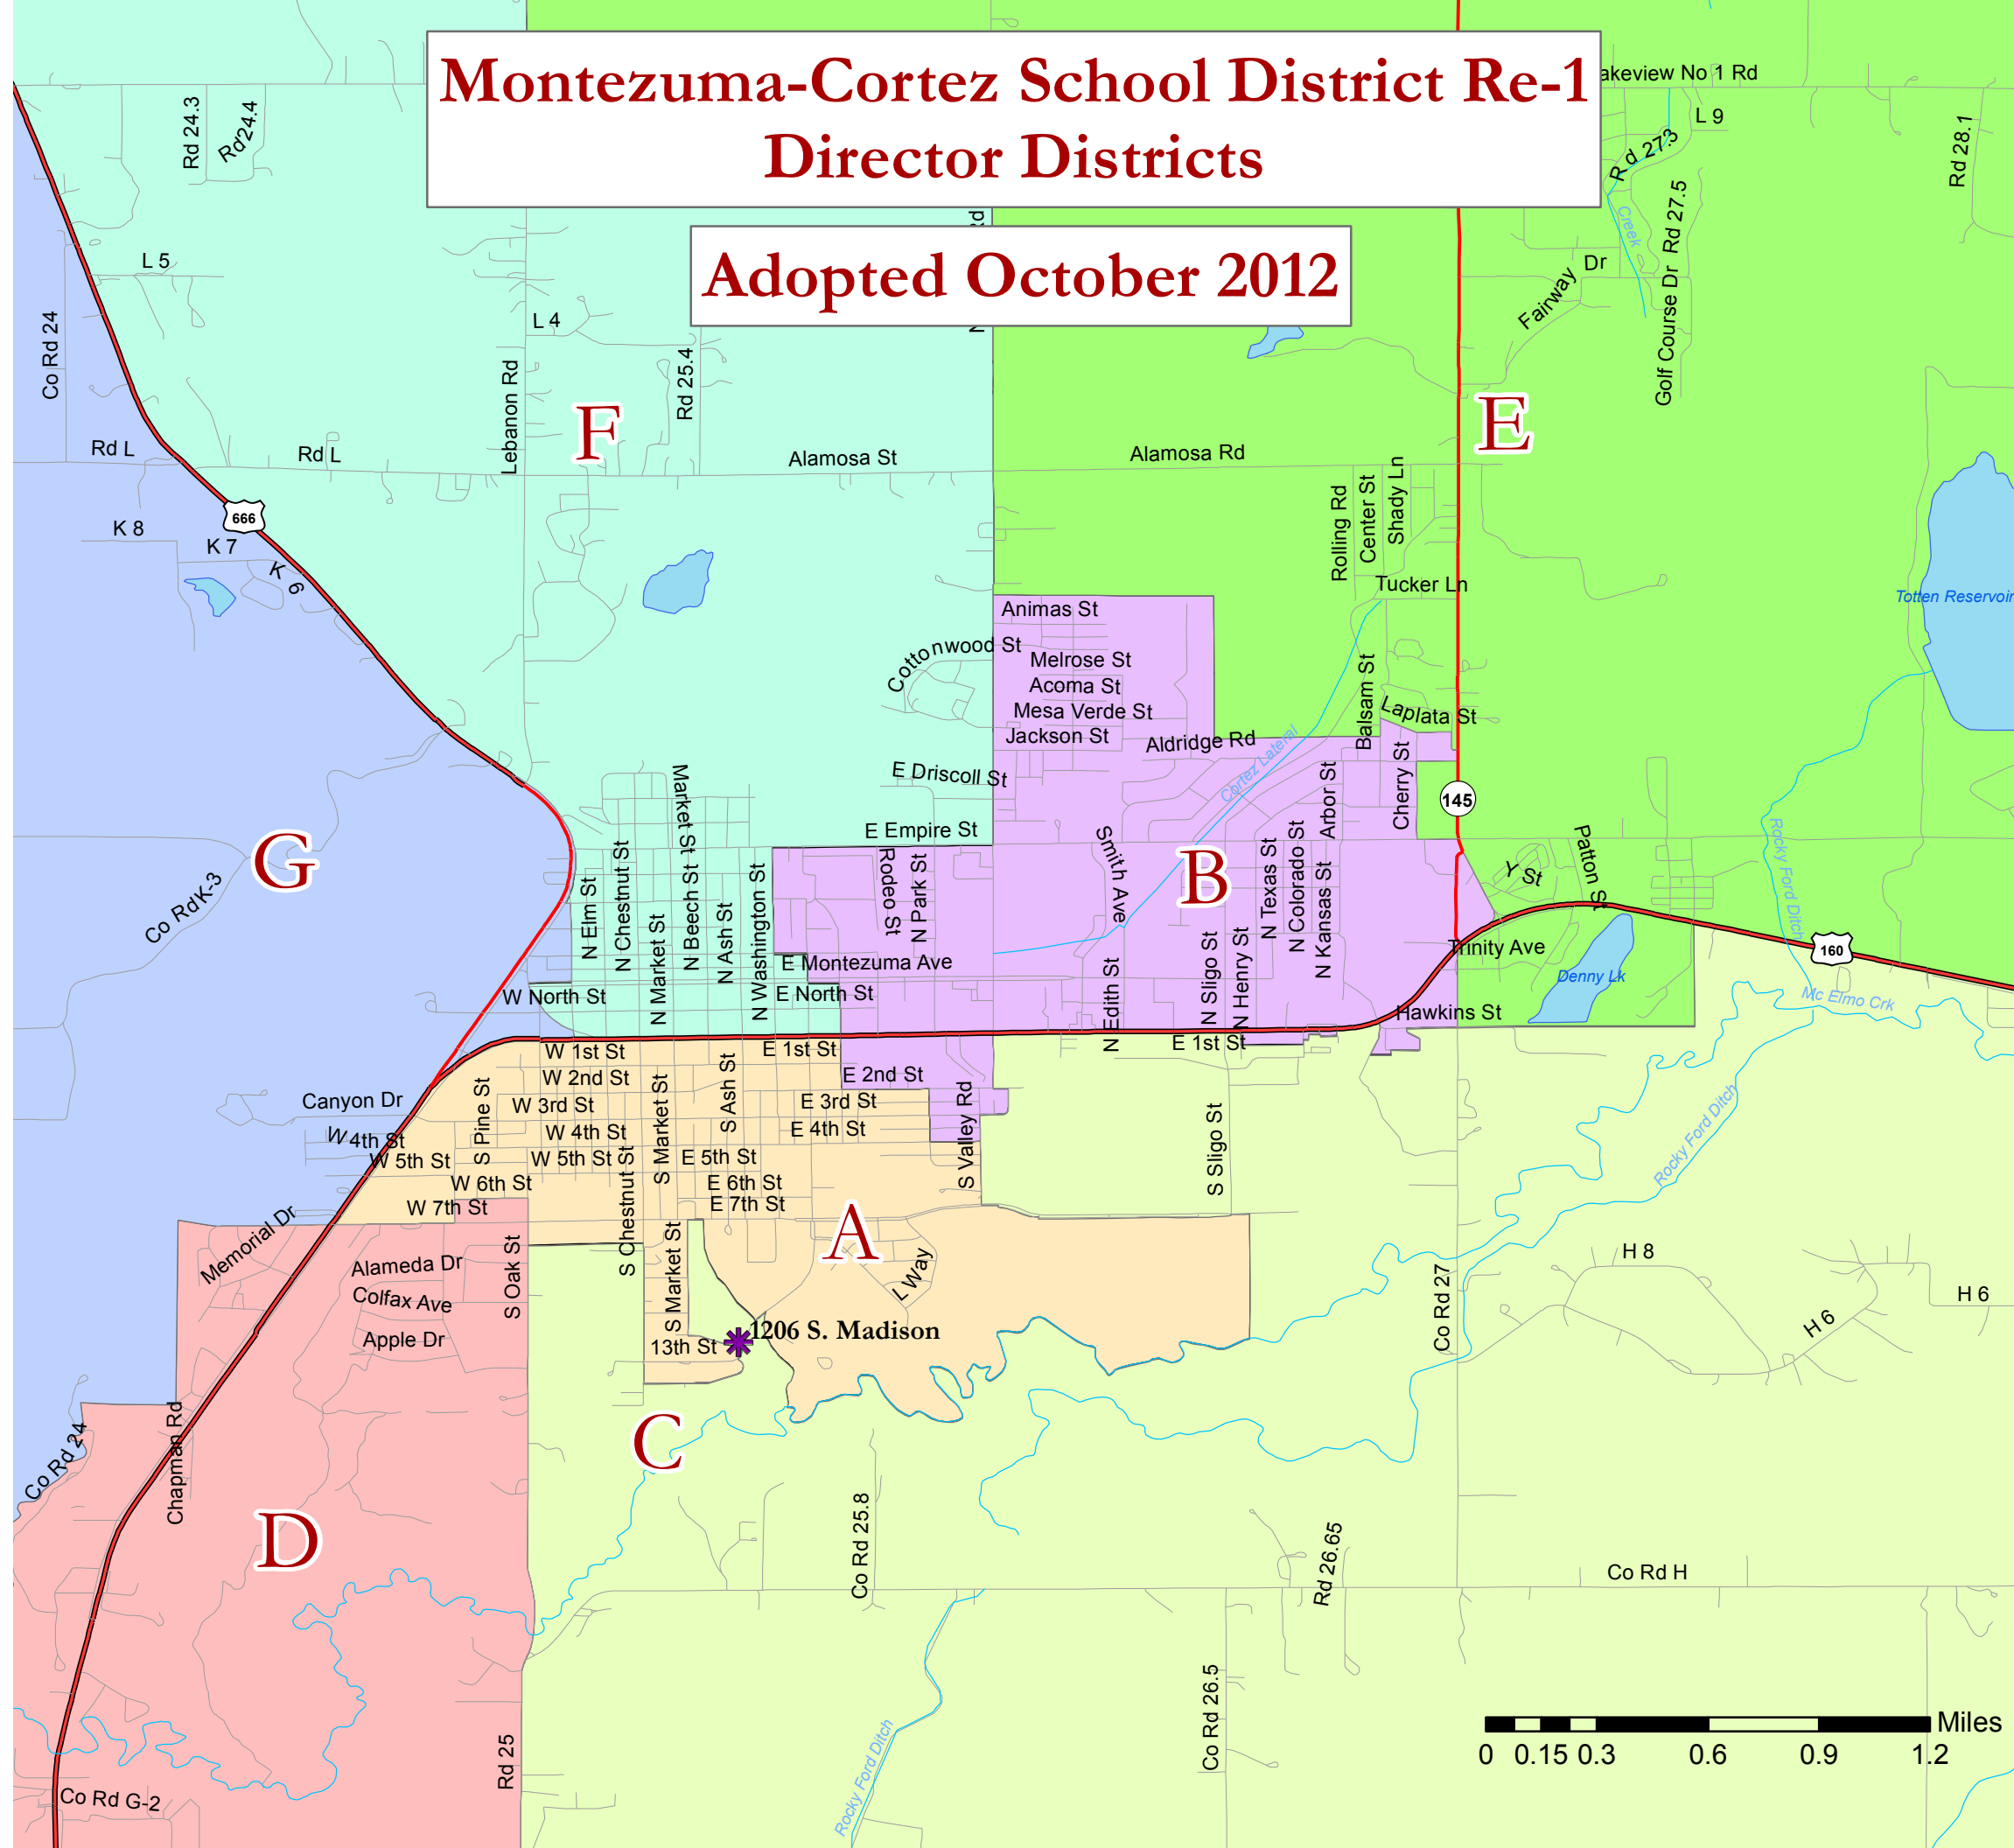

Montezuma-Cortez School District Re-1 Director Districts

Adopted October 2012

Legend

	A
	B
	C
	D
	E
	F
	G

Map Prepared by:
Strategic Resources West, Inc.
Castle Rock, CO
(303) 688-7963
www.strategicwest.com