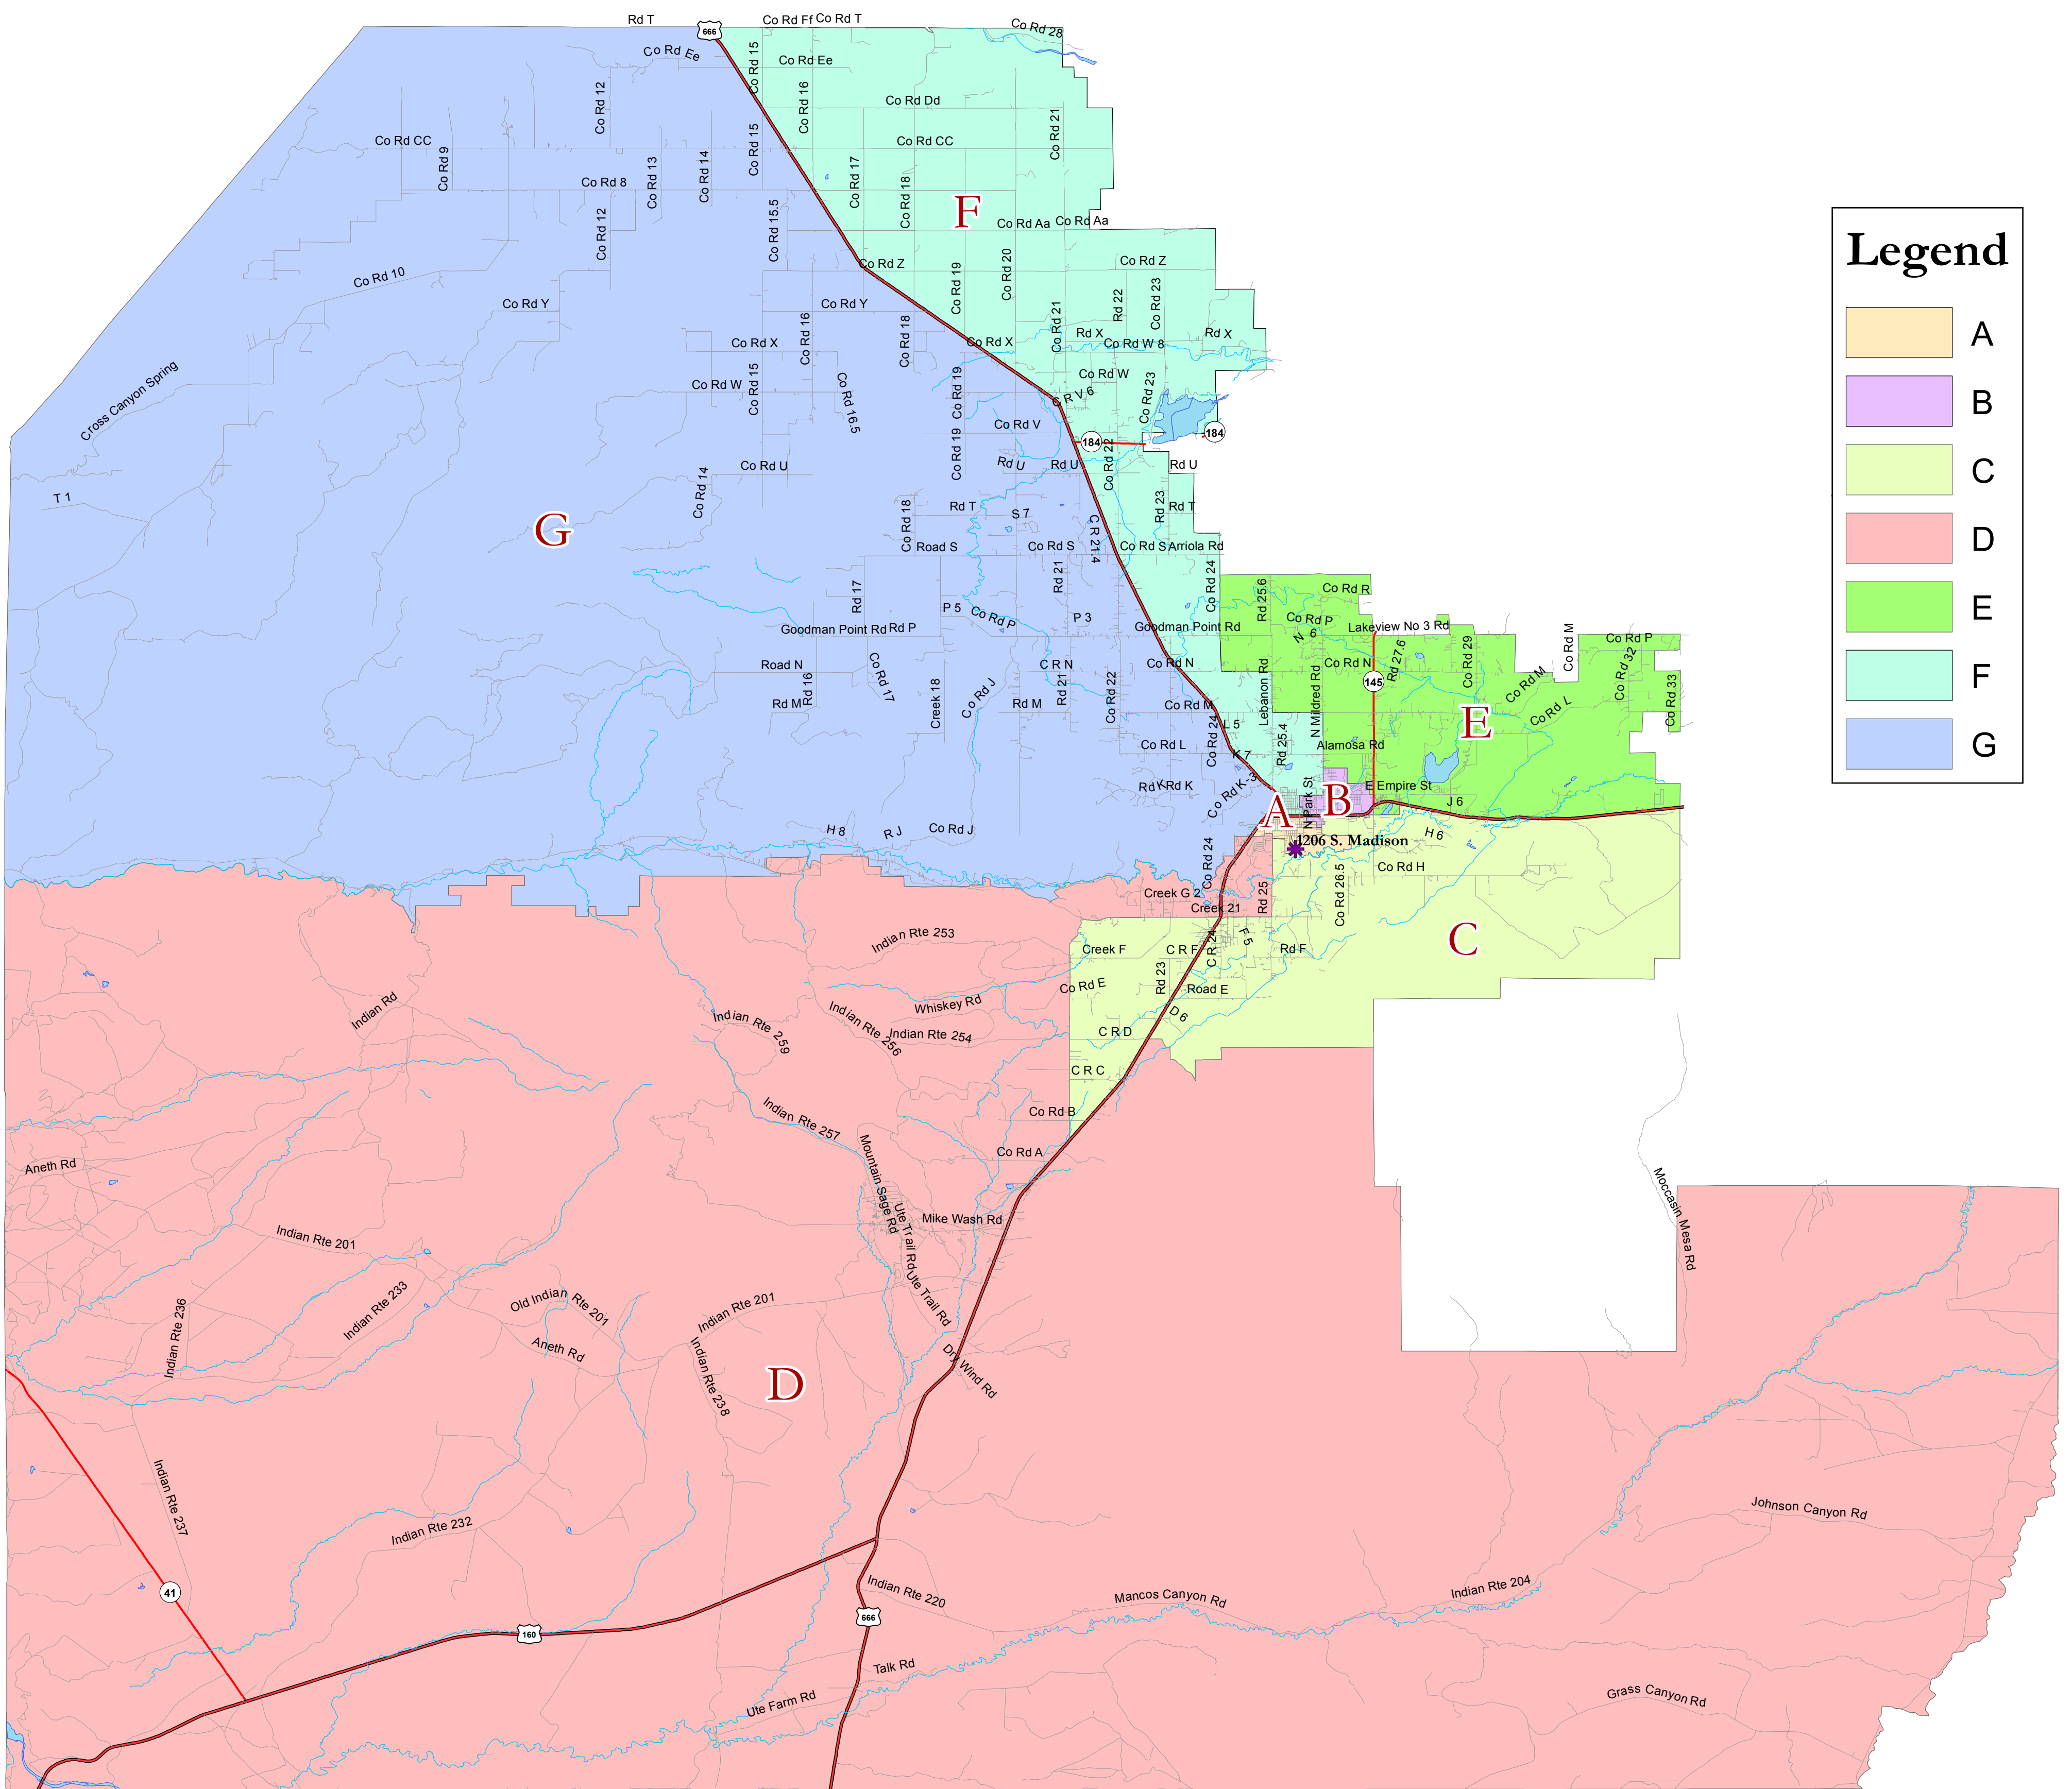

Montezuma-Cortez School District Re-1 Director Districts

Adopted October 2012

0 1.5 3 6 9 12 Miles

Map Prepared by:
Strategic Resources West, Inc.
Castle Rock, CO
(303) 688-7963
www.strategicwest.com