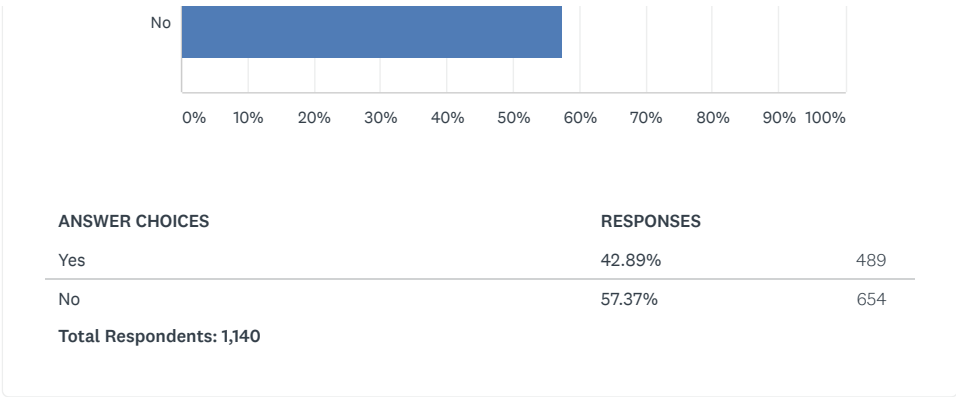

Powered by SurveyMonkey

Check out our [sample surveys](#) and [create your own now!](#)