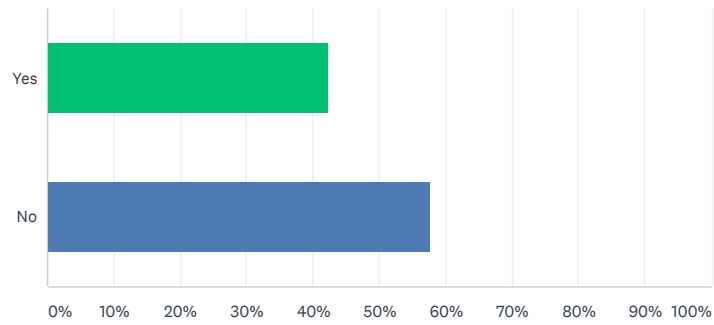

Implementing a school uniform policy would be financially beneficial for parents?

Answered: 1,141 Skipped: 2

ANSWER CHOICES	RESPONSES	
Yes	42.33%	483
No	57.84%	660
Total Respondents: 1,141