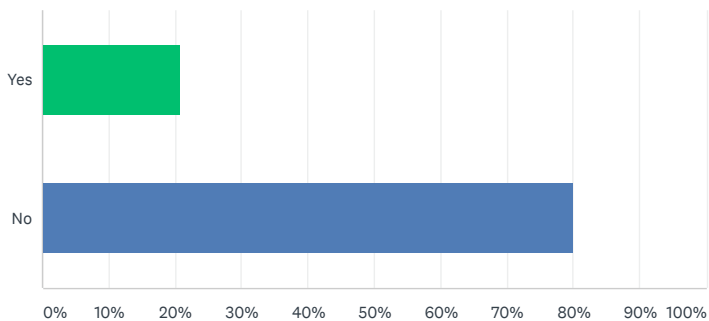

Total Respondents: 623

Q2

A school uniform policy increases school pride and creates a sense of community?

Answered: 622 Skipped: 1

ANSWER CHOICES	RESPONSES
Yes	26.21% 163
No	74.76% 465
Total Respondents: 622	

Q3

Implementing a school uniform policy would be financially beneficial for my parents?

Answered: 621 Skipped: 2

ANSWER CHOICES	RESPONSES
Yes	23.35% 145
No	78.10% 485
Total Respondents: 621	

Q4

I am in favor of school uniforms for PRS learners?

Answered: 622 Skipped: 1

Total Respondents: 622

Powered by  SurveyMonkey®

Check out our [sample surveys](#) and [create your own now!](#)