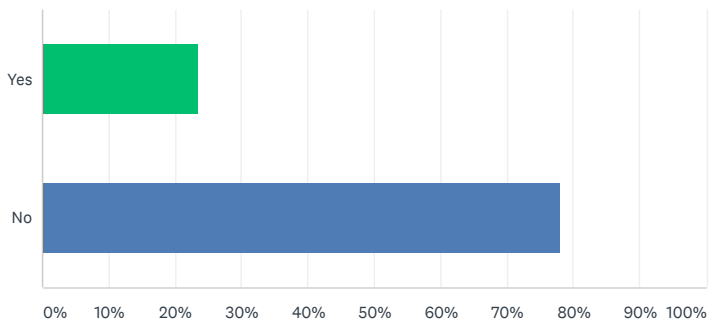

Q3

Implementing a school uniform policy would be financially beneficial for my parents?

Answered: 621 Skipped: 2