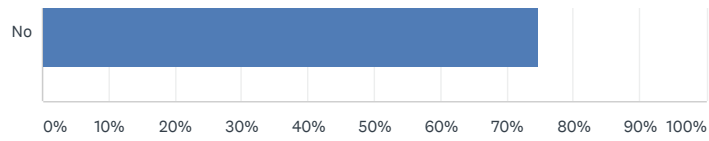

Total Respondents: 623

Q2

A school uniform policy increases school pride and creates a sense of community?

Answered: 622 Skipped: 1

ANSWER CHOICES	RESPONSES
Yes	26.21% 163
No	74.76% 465
Total Respondents: 622	