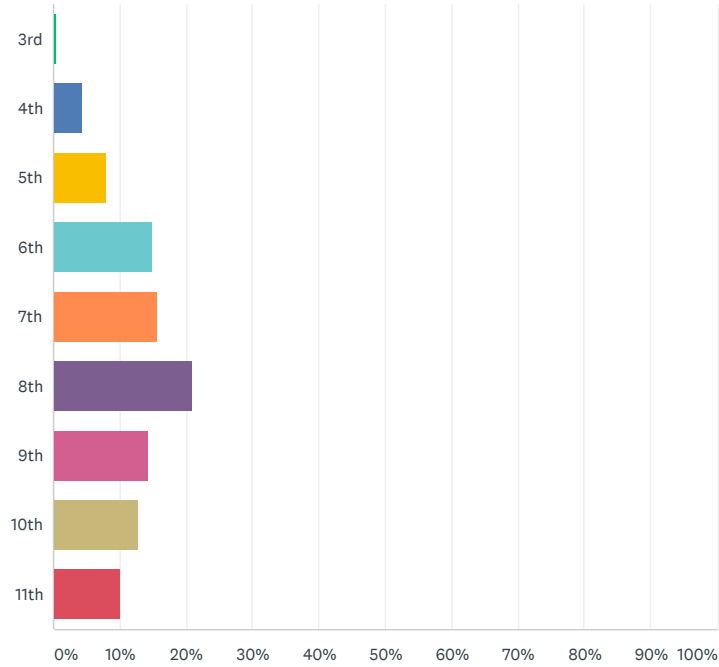

Student Uniform Survey

Q1

I am in the following grade:

Answered: 623 Skipped: 0

ANSWER CHOICES

RESPONSES

3rd	0.48%	3
4th	4.33%	27
5th	7.87%	49
6th	14.93%	93
7th	15.73%	98
8th	20.87%	130
9th	14.29%	89
10th	12.84%	80
11th	10.11%	63

Total Respondents: 623

Q2

A school uniform policy increases school pride and creates a sense of community?

Answered: 622 Skipped: 1

ANSWER CHOICES	RESPONSES
Yes	26.21% 163
No	74.76% 465
Total Respondents: 622	