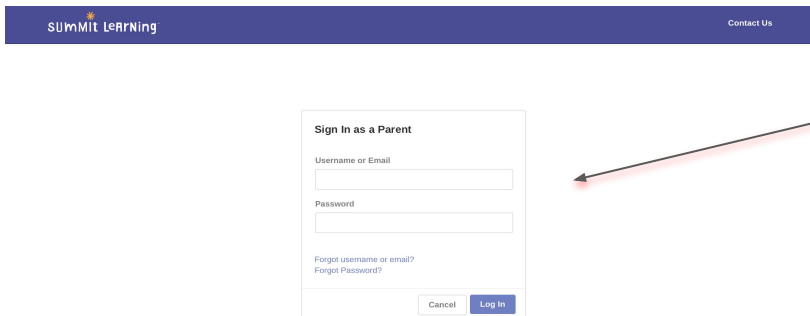

3) Sign-in with your username and password. This must be obtained through the office at school.