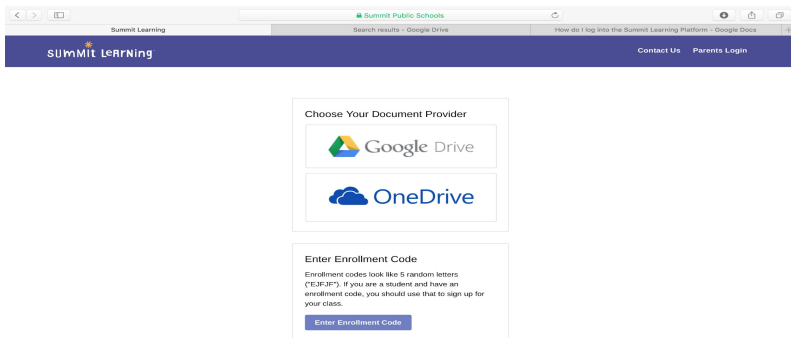

# HOW DO I LOG IN TO SUMMIT LEARNING PLATFORM?

To log in to the Summit Learning Platform as a Parent/Guardian:

- 1) Go to [www.summitlearning.org](http://www.summitlearning.org) , click on Log in

- 2) Click the parents login in the upper right hand corner.