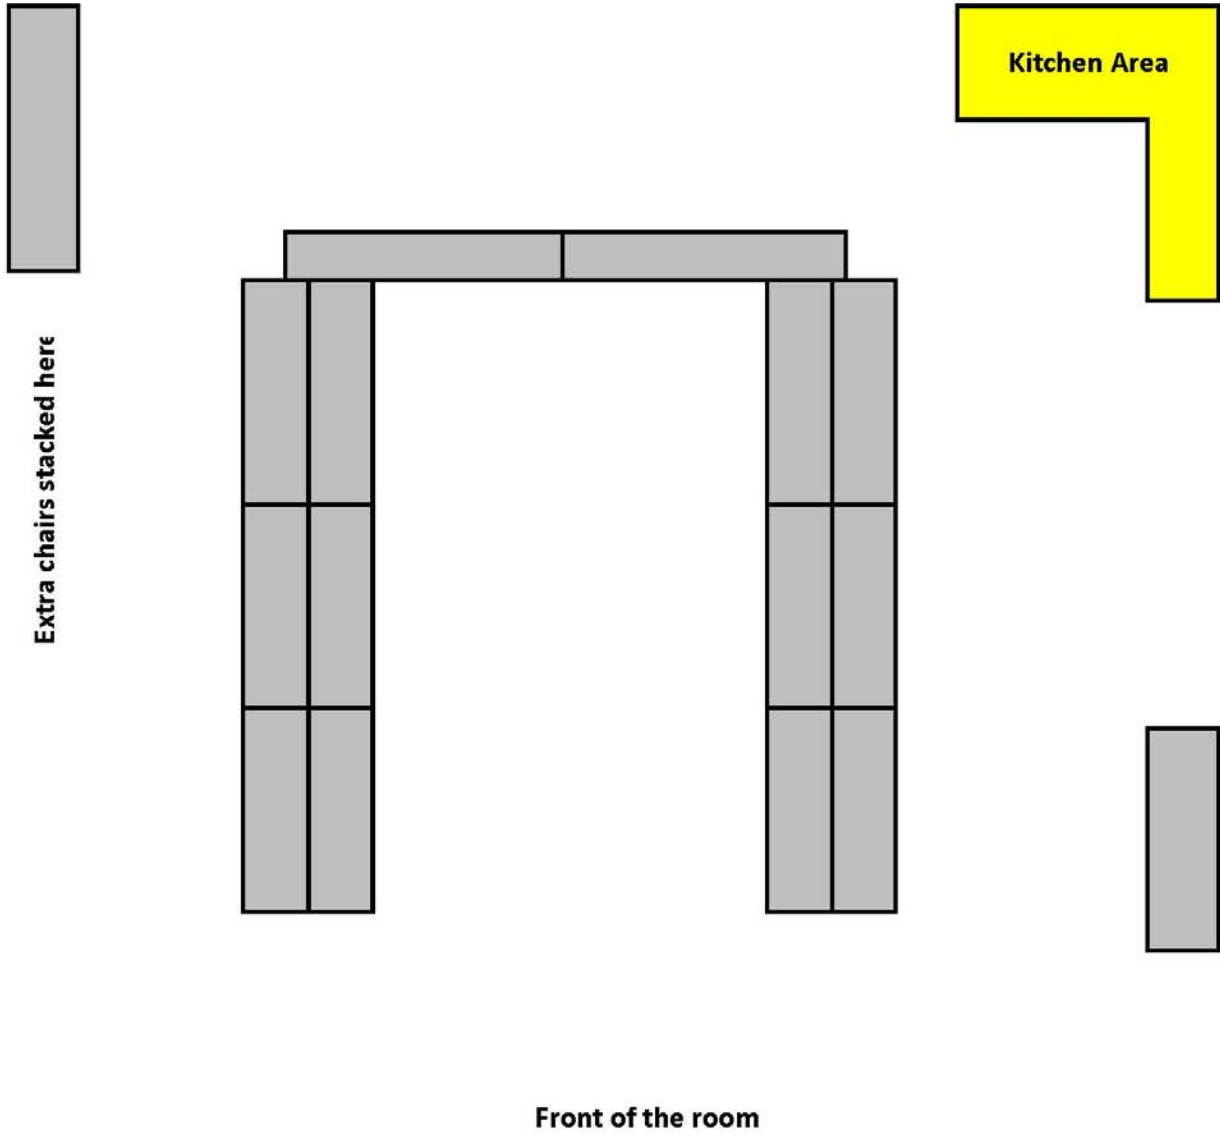

RESA 8 Conference Room Arrangement

- We provide 16 tables, 40 chairs and a podium for your use.

- You are welcome to arrange them in any way that meets your needs.

- Please put them back in the original configuration before you leave.

RESA 8 proudly serves Berkeley, Grant, Hampshire, Hardy, Jefferson, Mineral, Morgan and Pendleton counties in WV.

RESA 8 Conference Room Layout

RESA 8 proudly serves Berkeley, Grant, Hampshire, Hardy, Jefferson, Mineral, Morgan and Pendleton counties in WV.